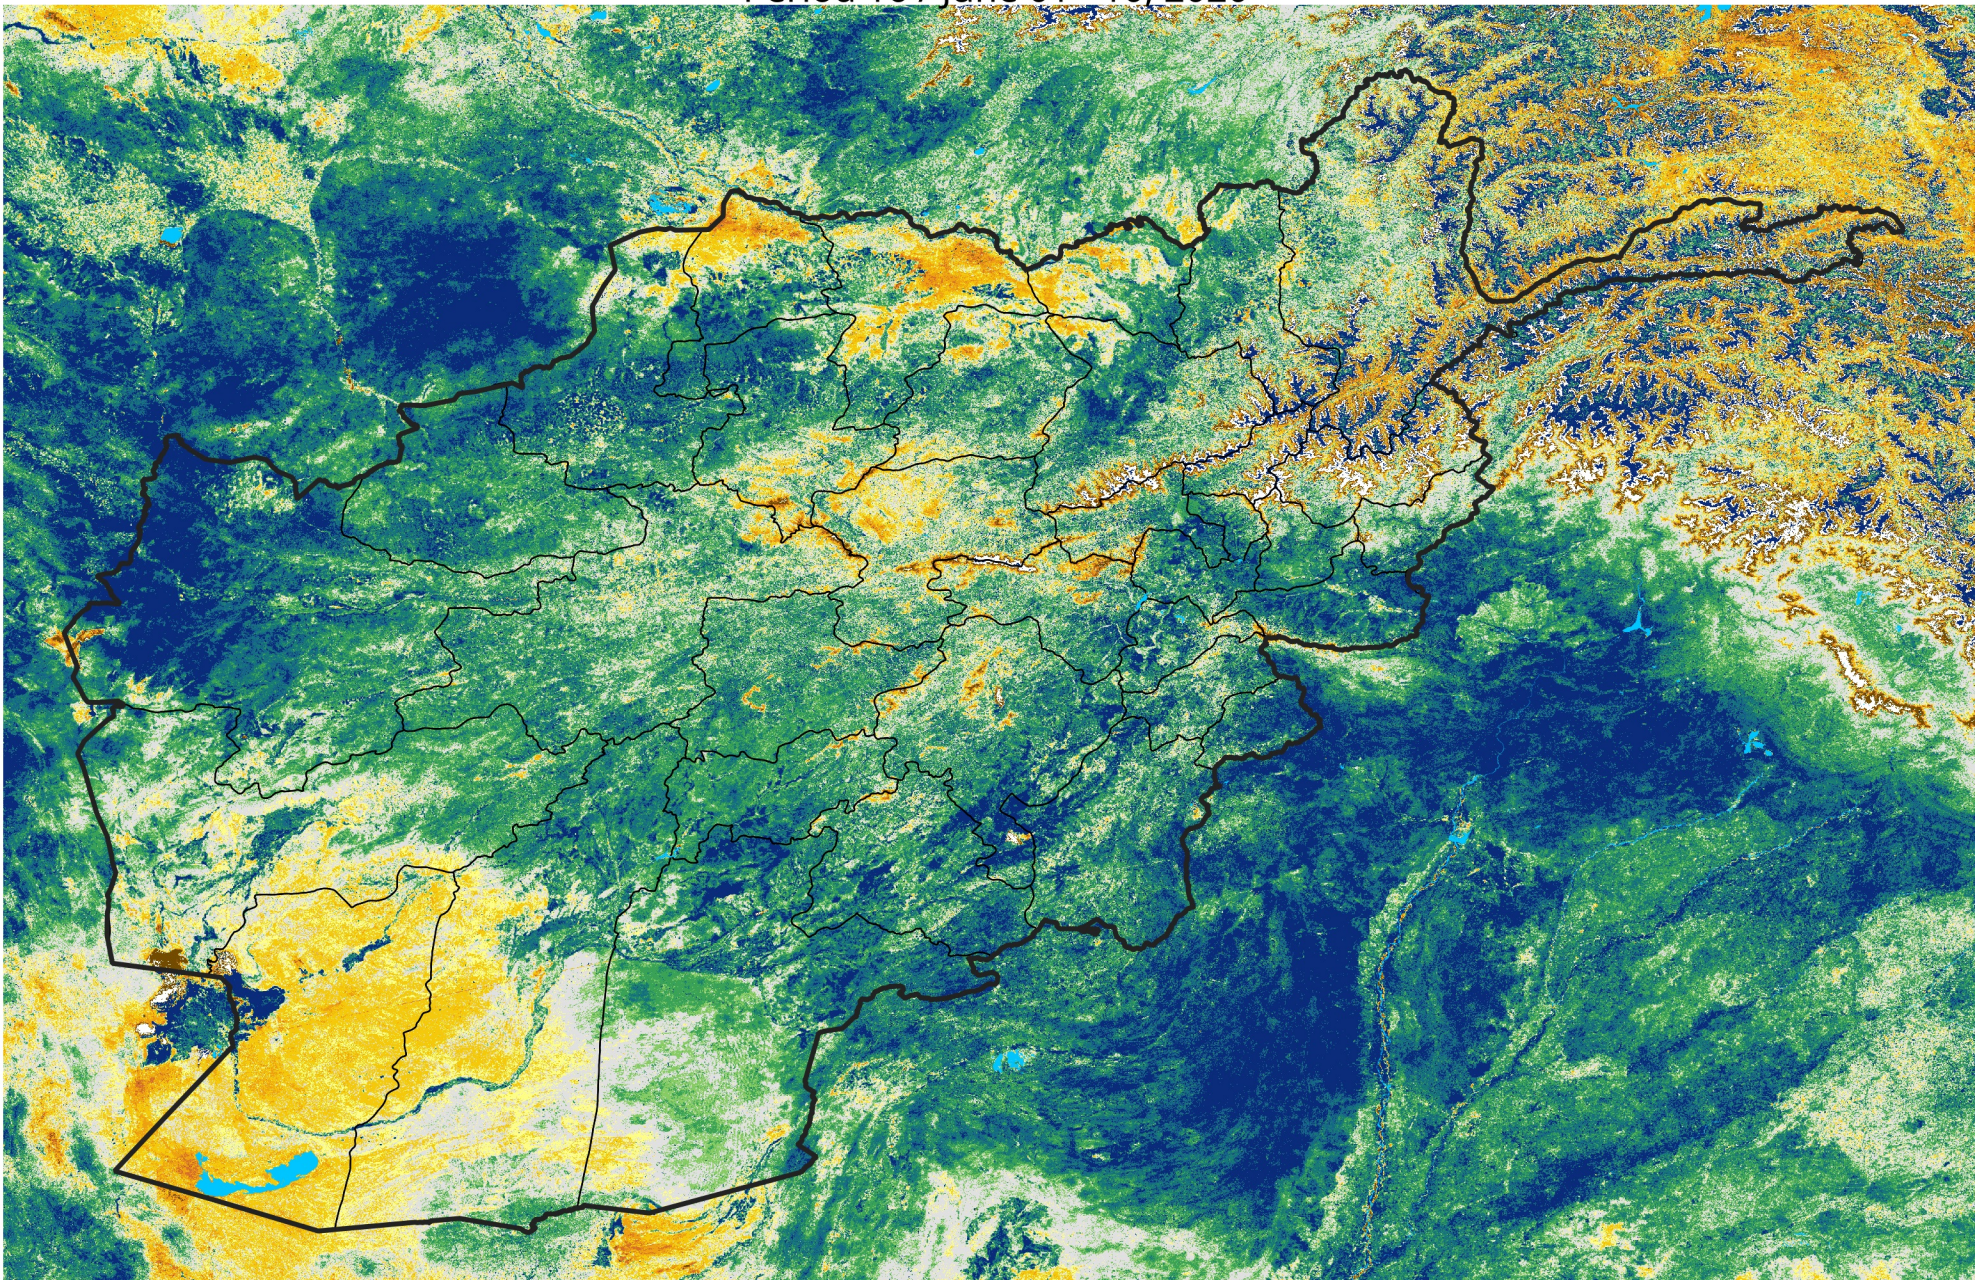

Afghanistan

Percent of Mean NDVI

2020 / mean (2003 - 2022)

Period 16 / June 01 - 10, 2020

Percent of Normal