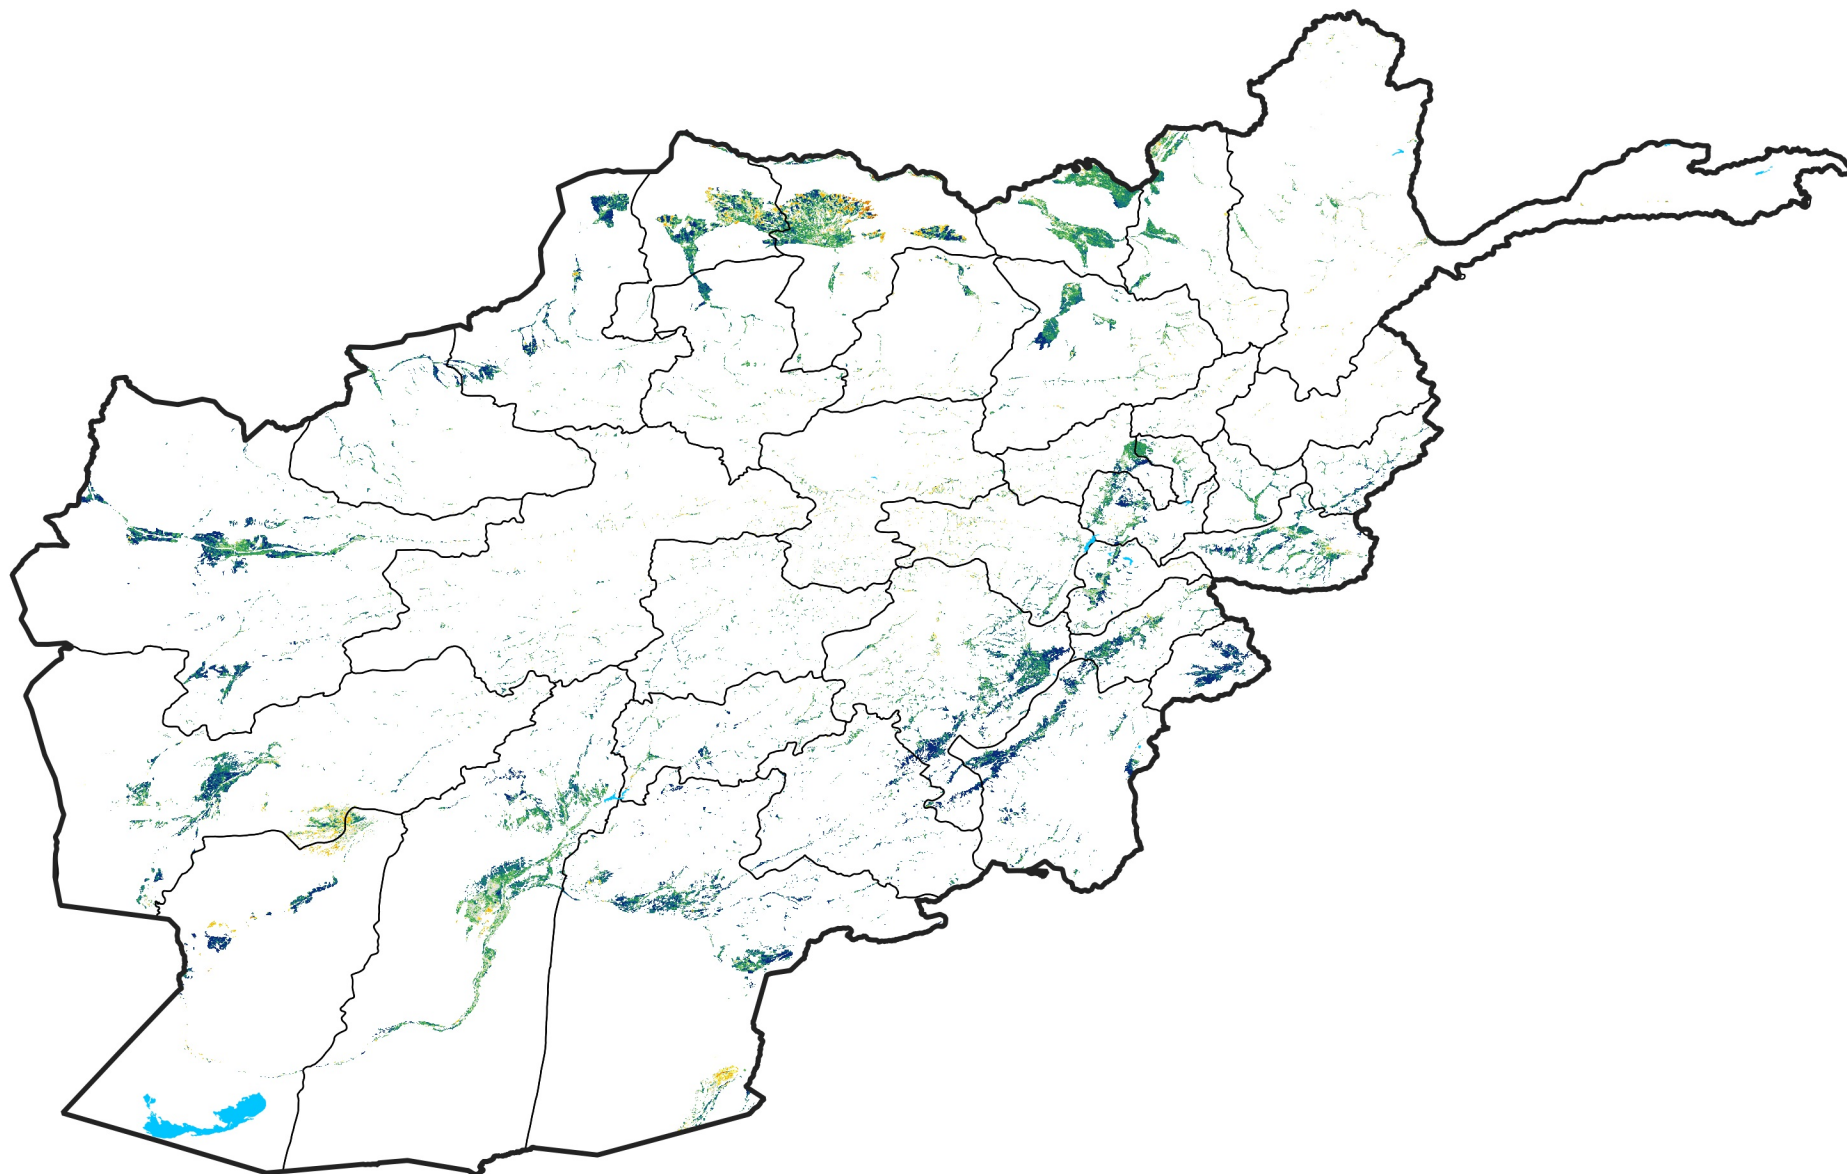

Afghanistan Irrigated Agricultural Areas

Percent of Mean NDVI

2020 / mean (2003 - 2022)

Period 16 / June 01 - 10, 2020

Percent of Normal