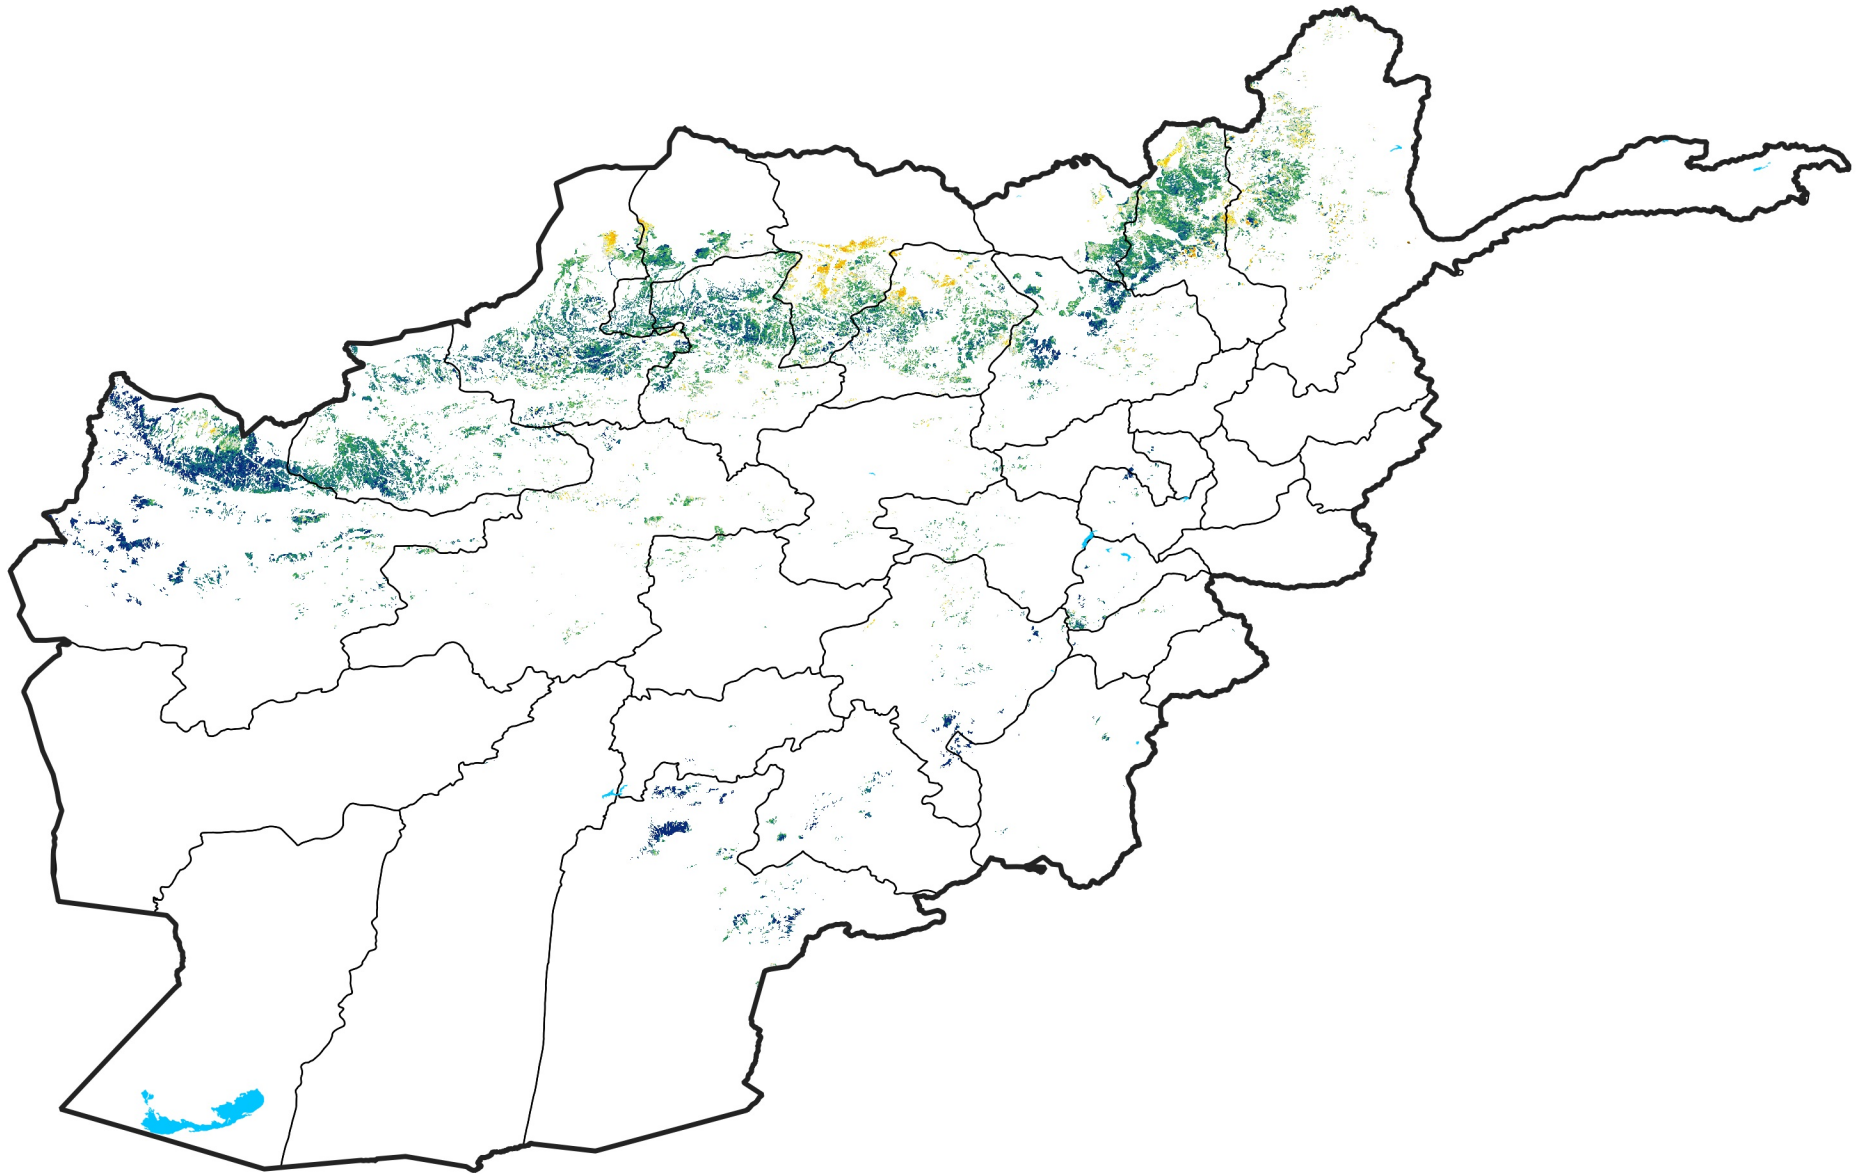

Afghanistan Rainfed Agricultural Areas

Percent of Mean NDVI

2020 / mean (2003 - 2022)

Period 17 / June 11 - 20, 2020

Percent of Normal