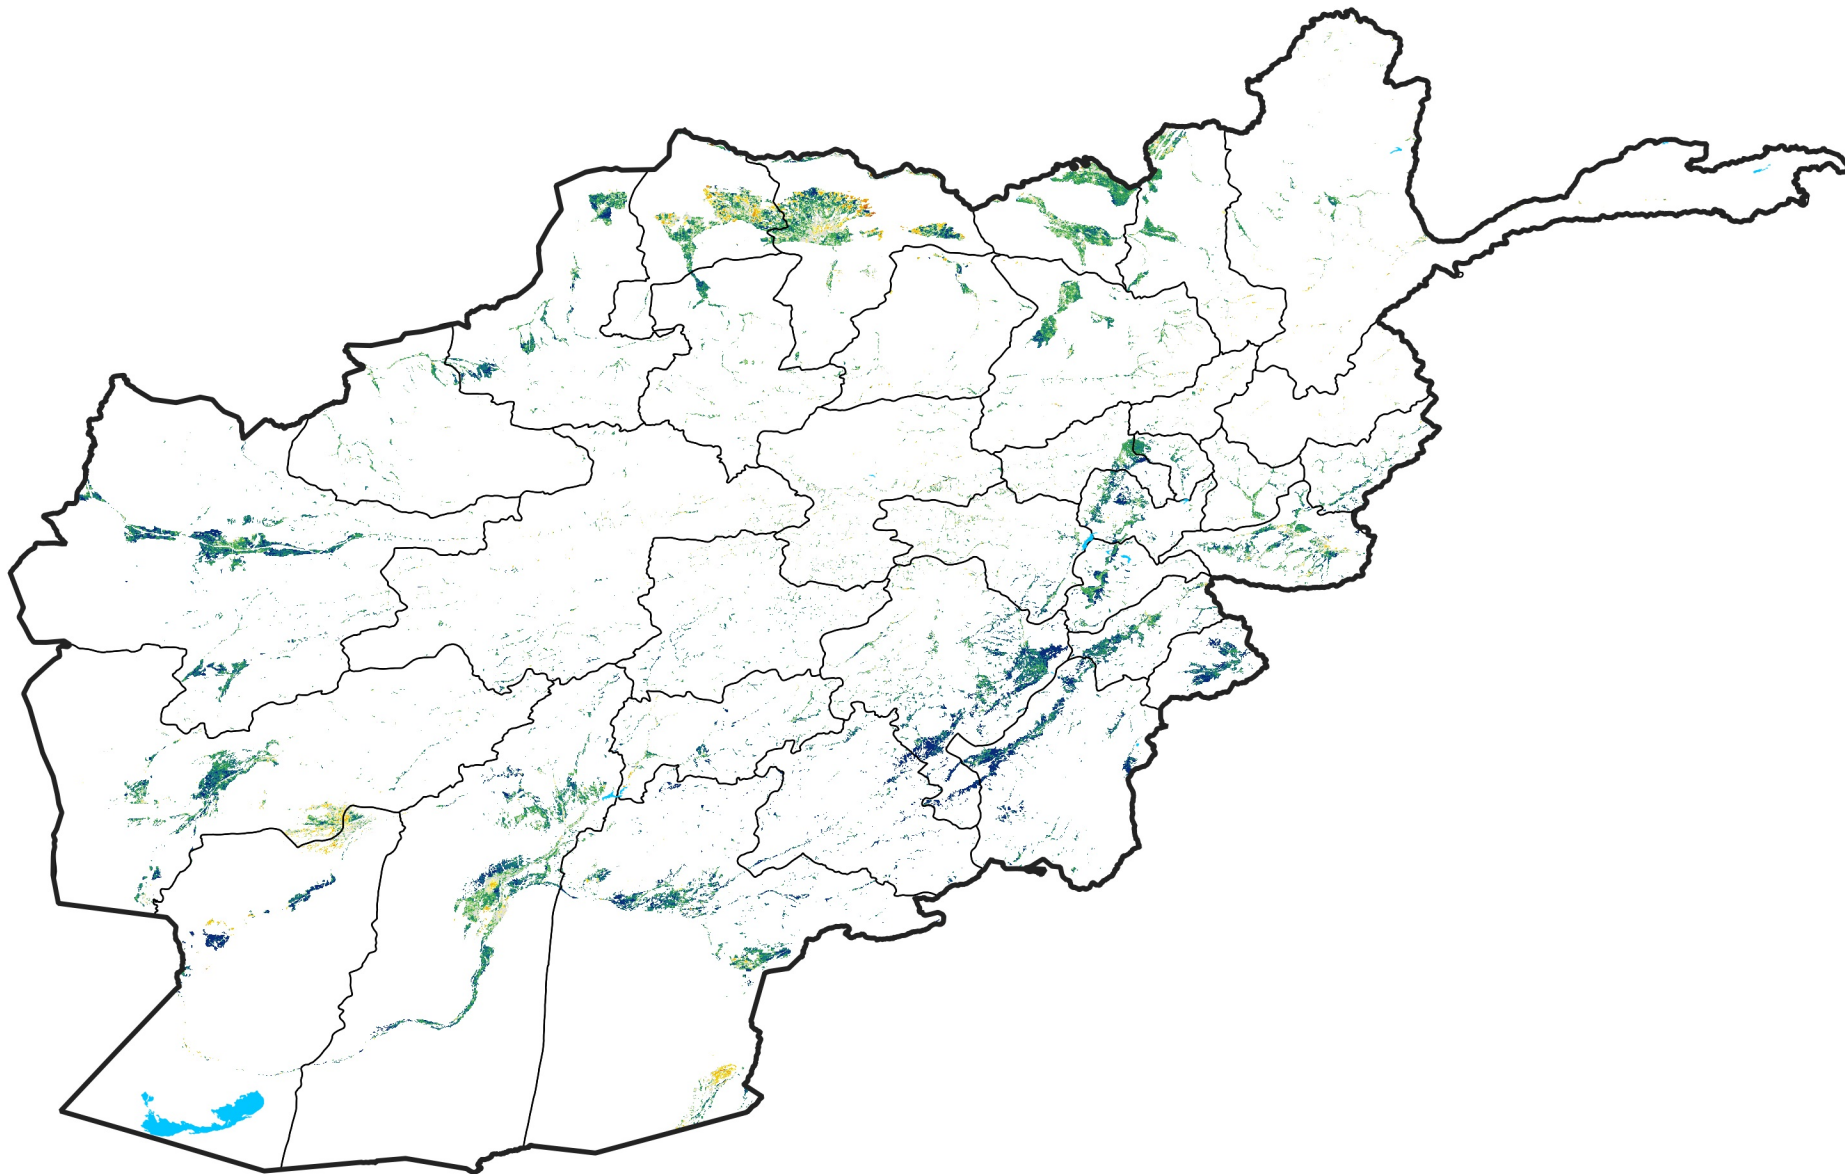

Afghanistan Irrigated Agricultural Areas

Percent of Mean NDVI

2020 / mean (2003 - 2022)

Period 18 / June 21 - 30, 2020

Percent of Normal