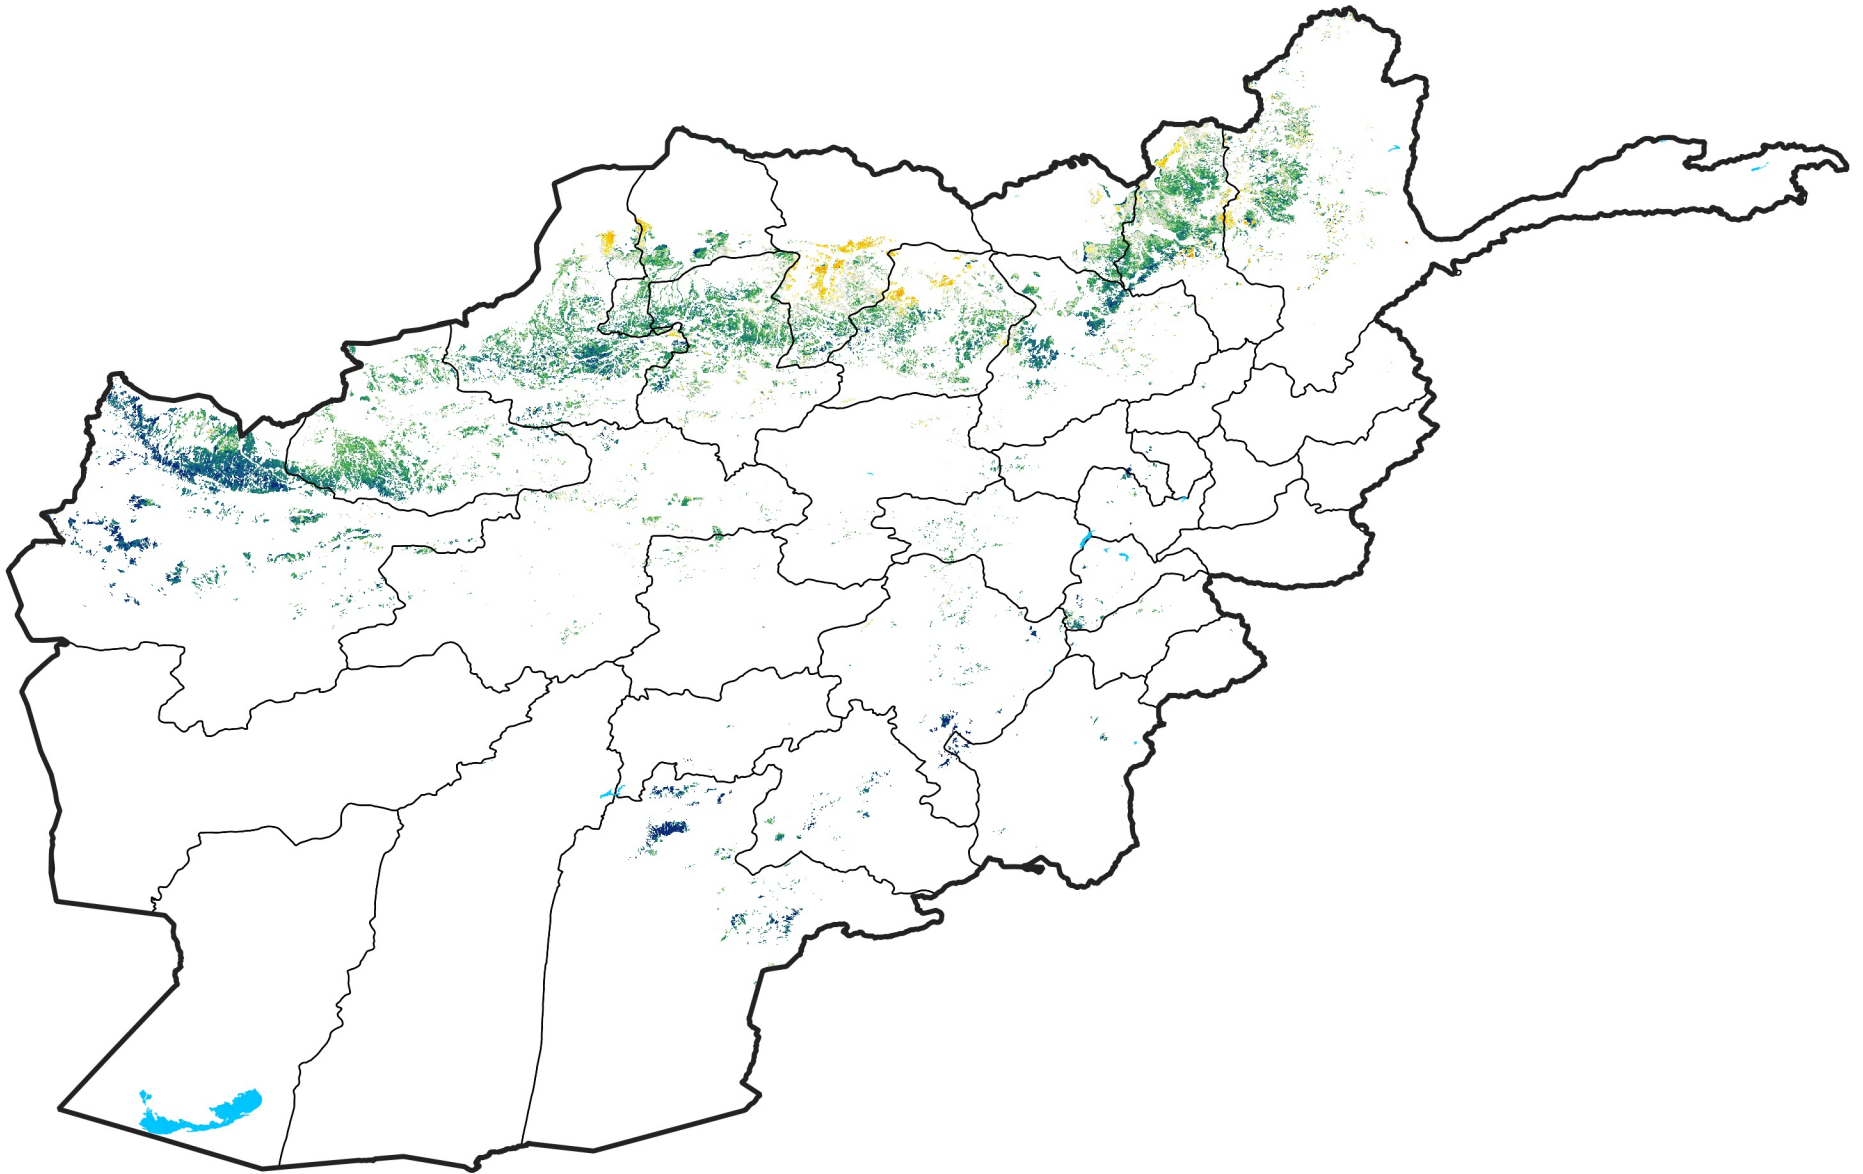

Afghanistan Rainfed Agricultural Areas

Percent of Mean NDVI

2020 / mean (2003 - 2022)

Period 18 / June 21 - 30, 2020

Percent of Normal