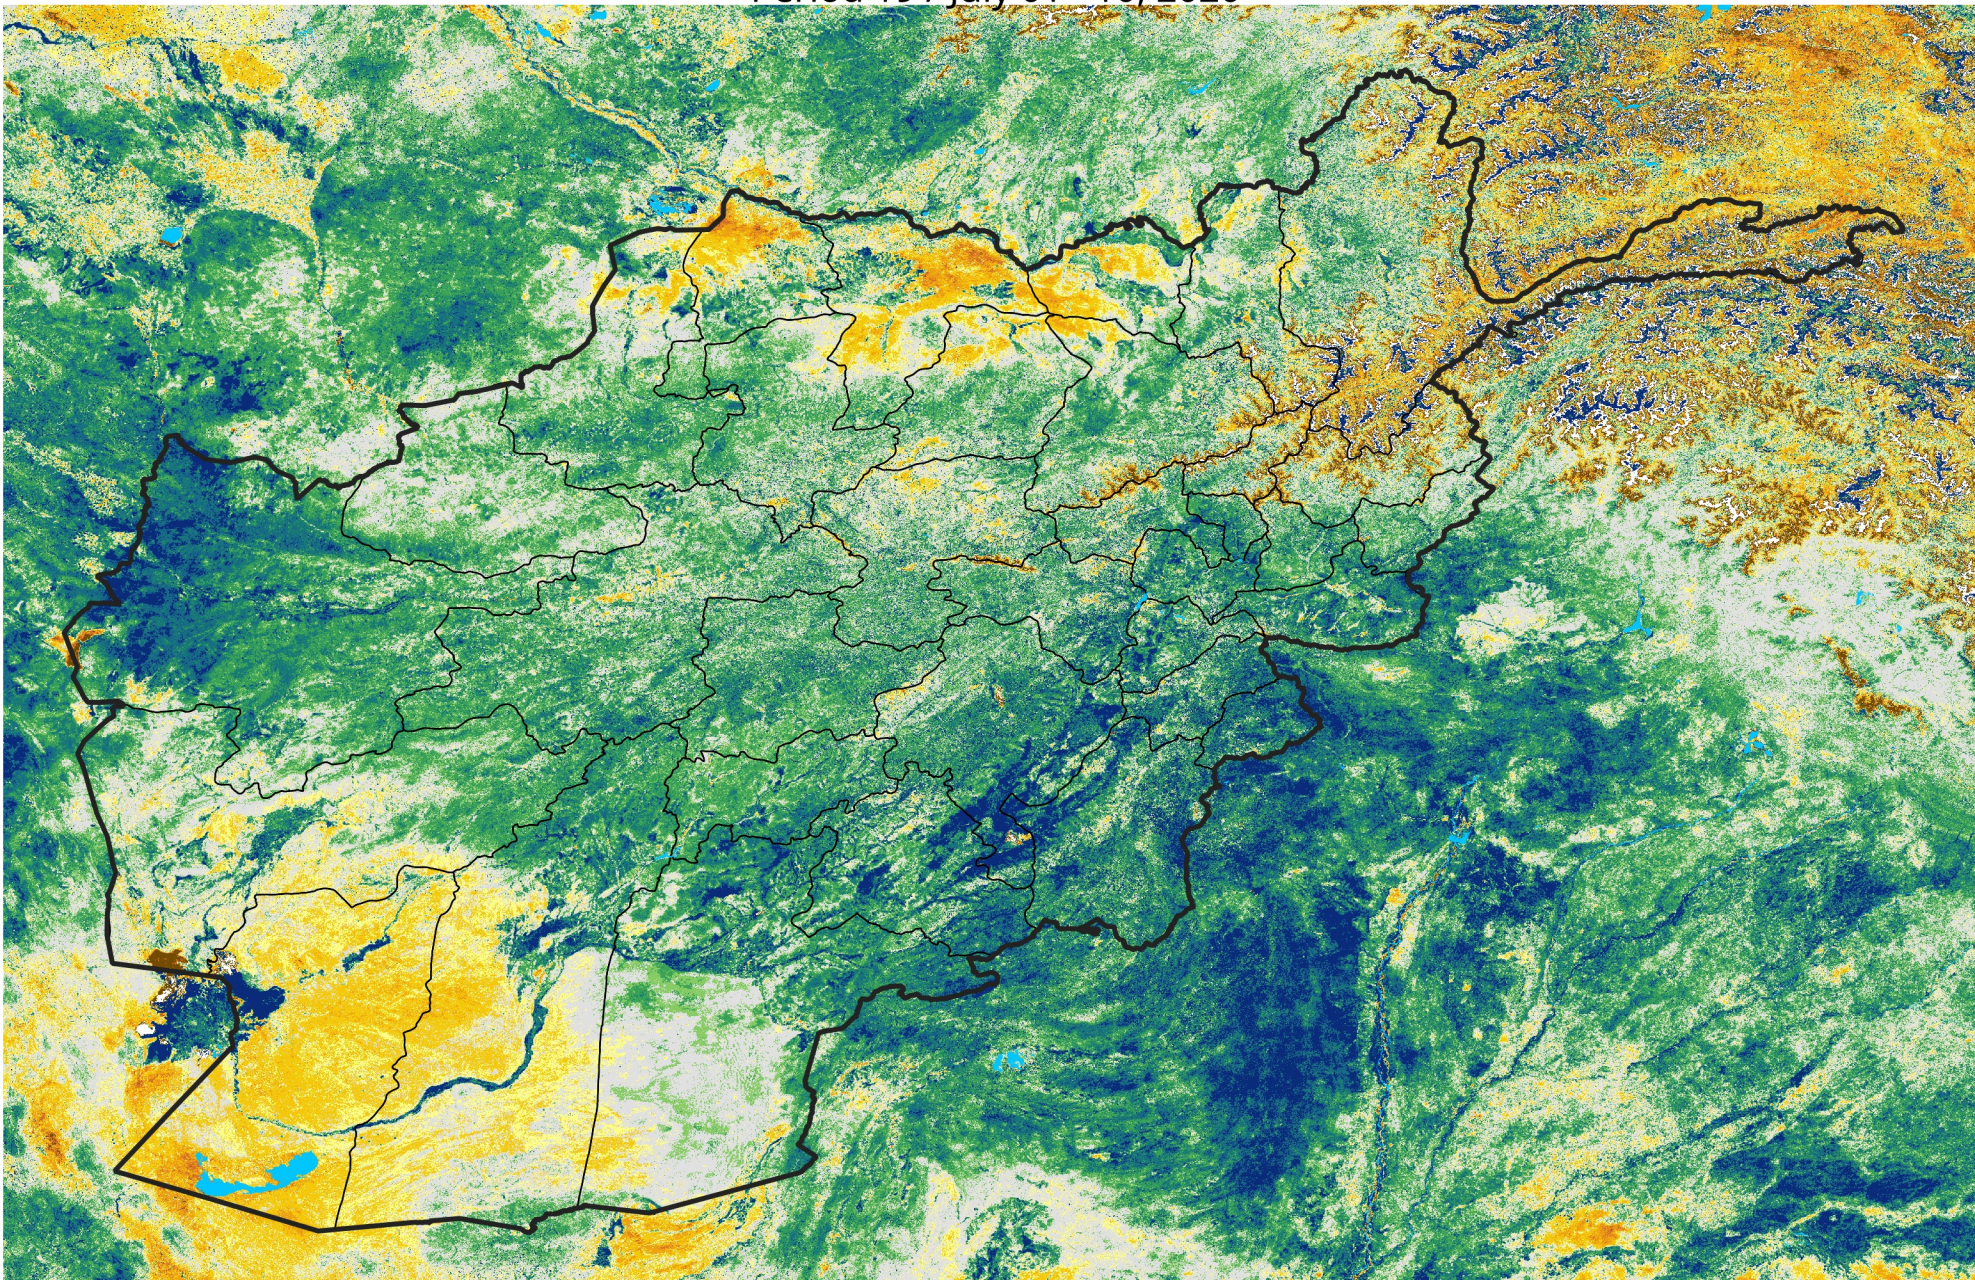

Afghanistan

Percent of Mean NDVI

2020 / mean (2003 - 2022)

Period 19 / July 01 - 10, 2020

Percent of Normal