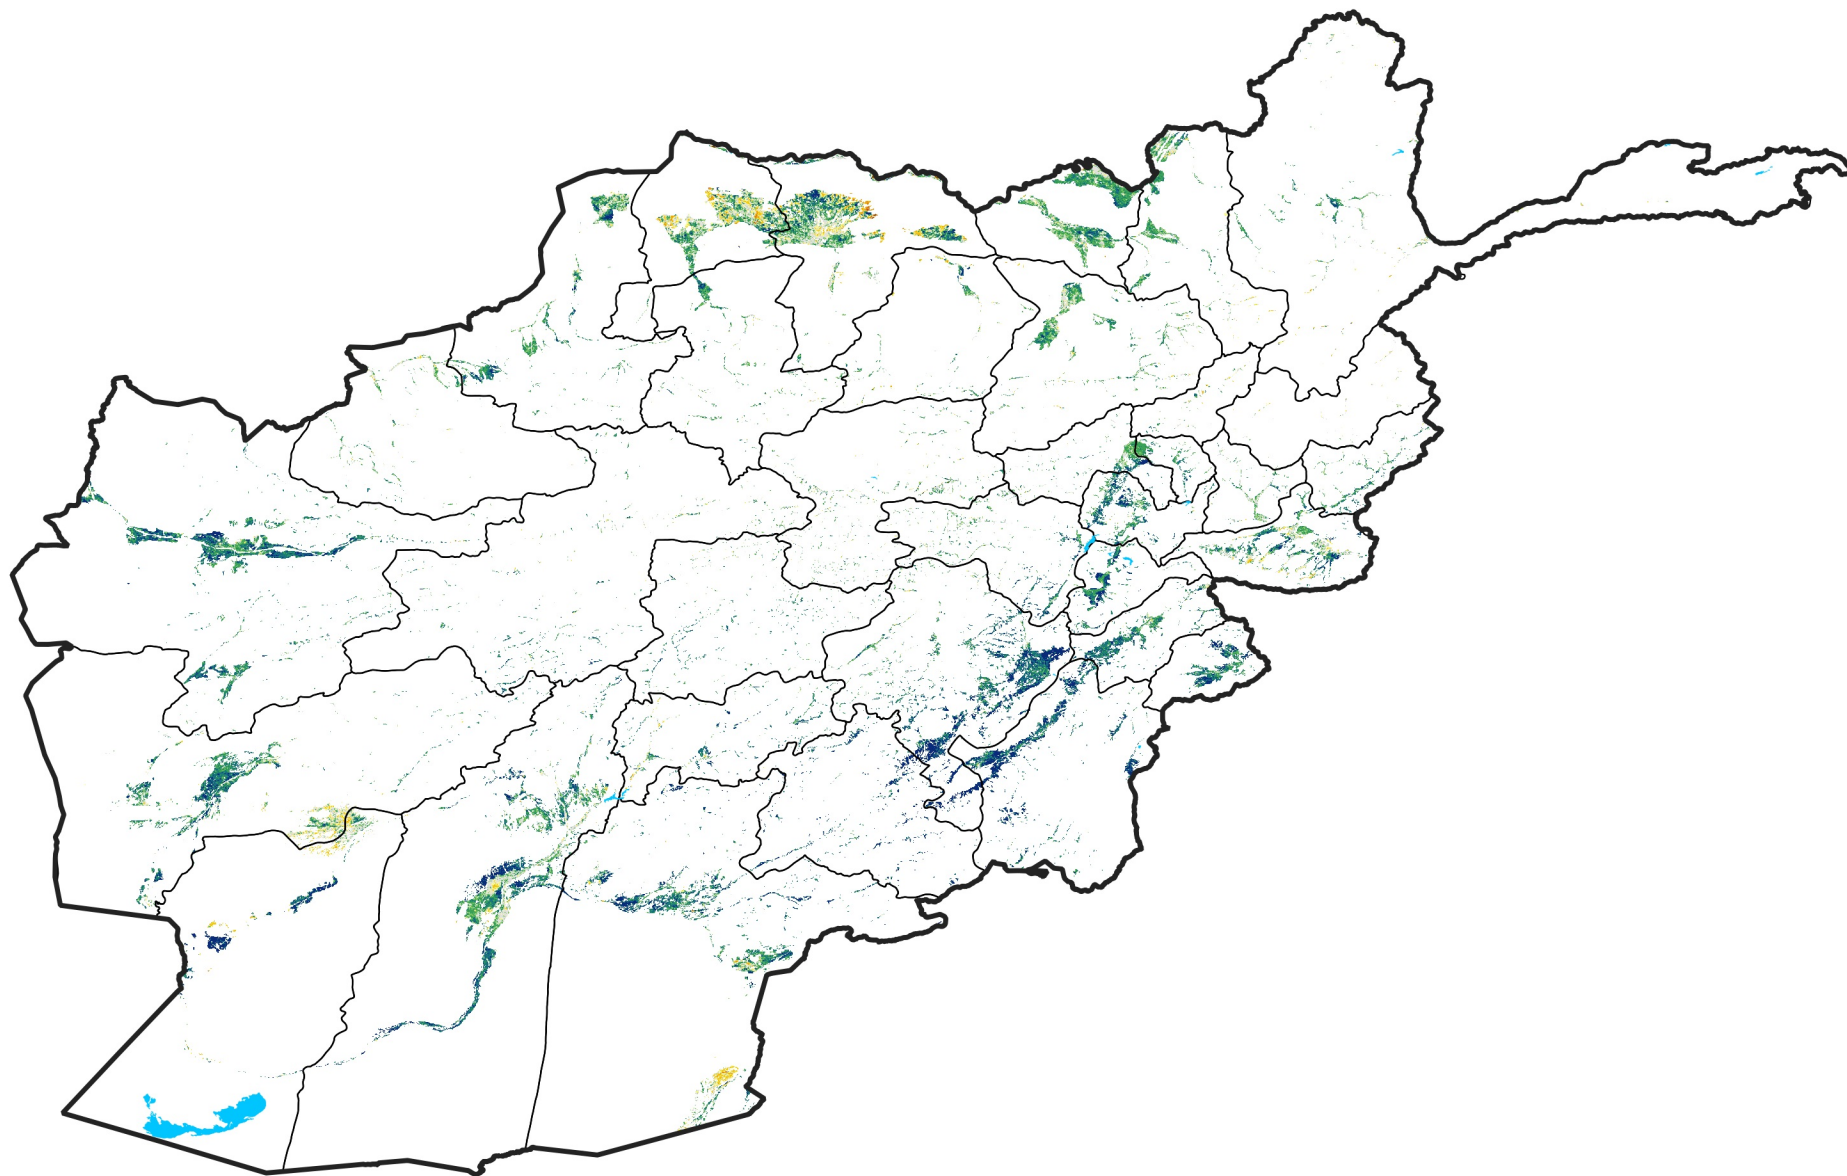

Afghanistan Irrigated Agricultural Areas

Percent of Mean NDVI

2020 / mean (2003 - 2022)

Period 19 / July 01 - 10, 2020

Percent of Normal