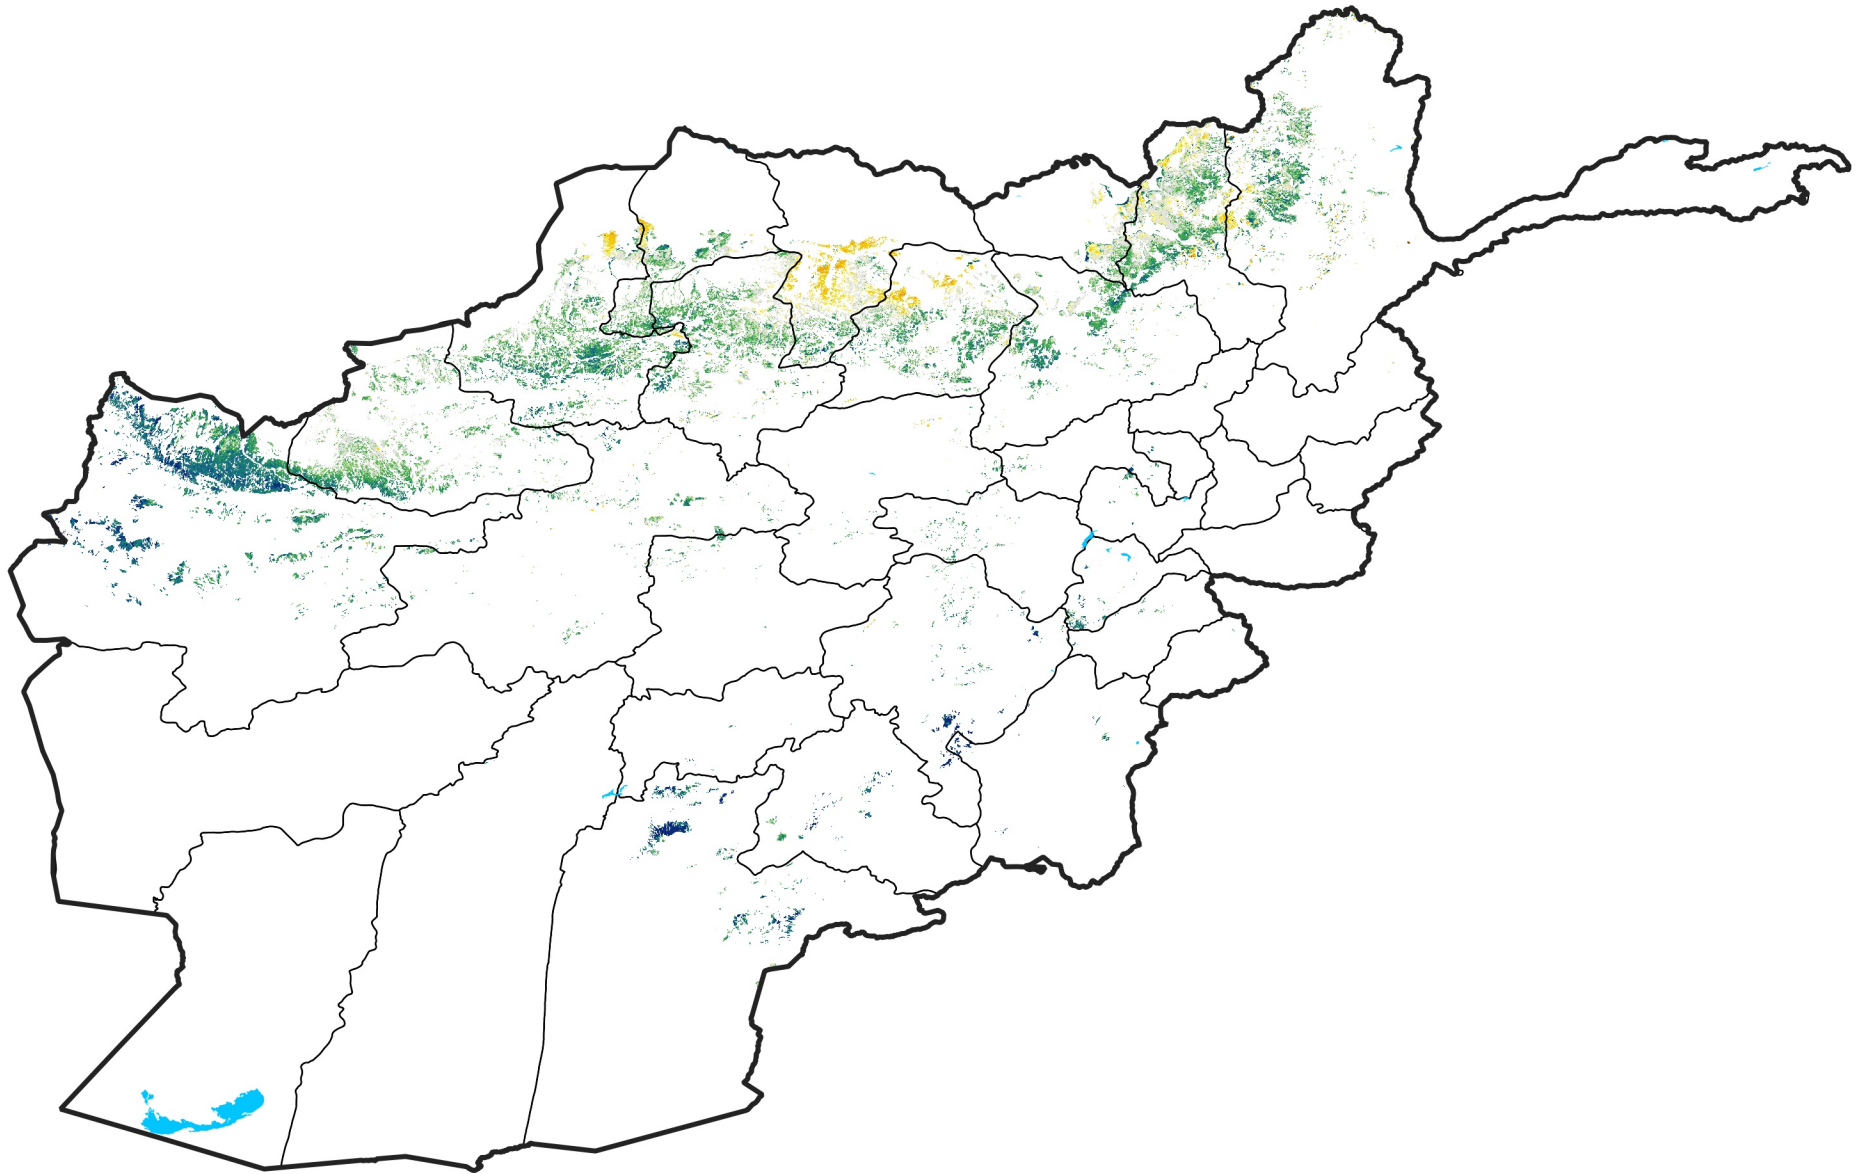

Afghanistan Rainfed Agricultural Areas

Percent of Mean NDVI

2020 / mean (2003 - 2022)

Period 19 / July 01 - 10, 2020

Percent of Normal