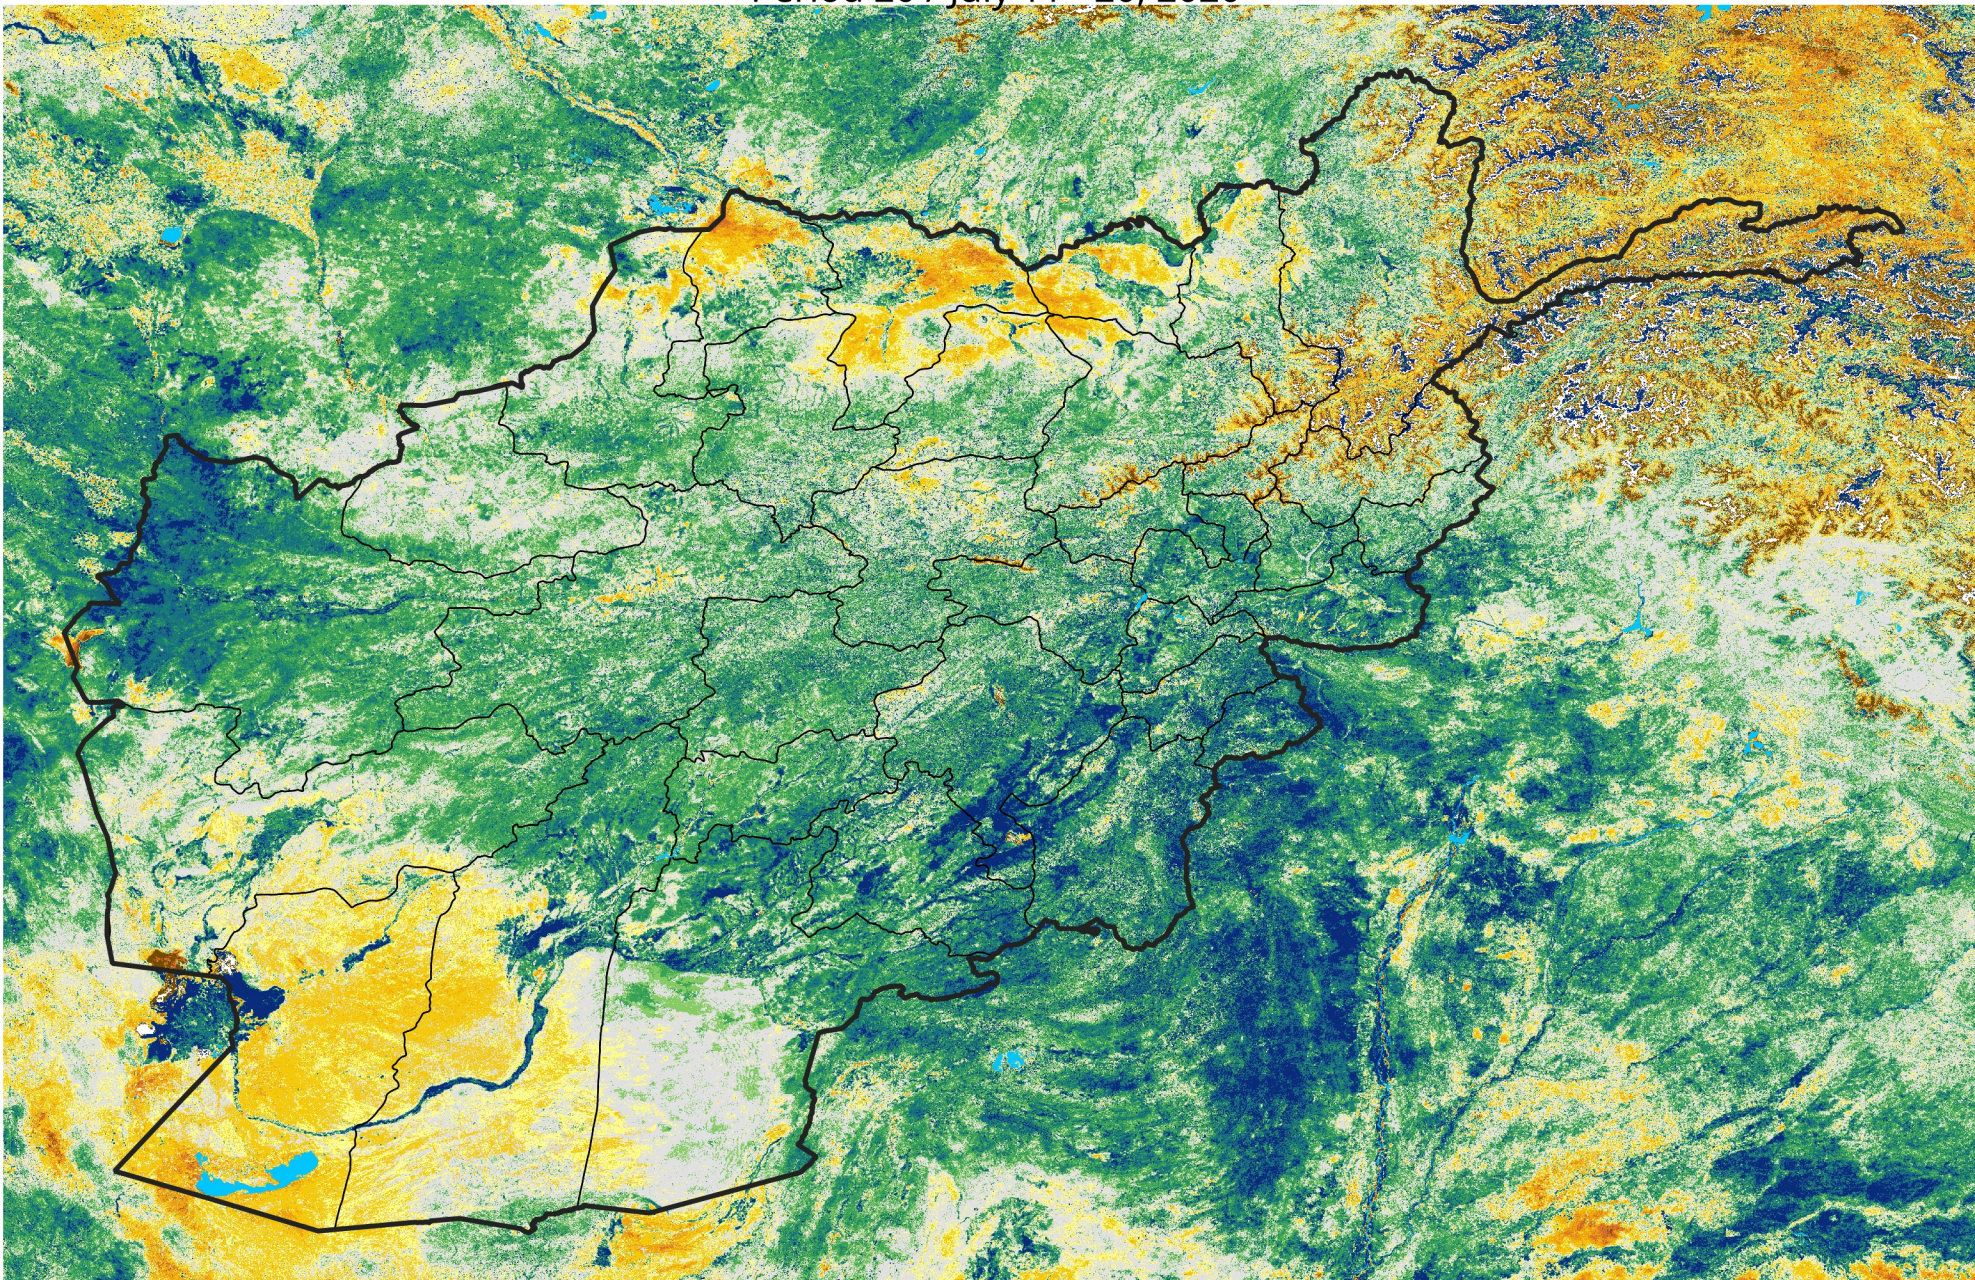

Afghanistan

Percent of Mean NDVI

2020 / mean (2003 - 2022)

Period 20 / July 11 - 20, 2020

Percent of Normal