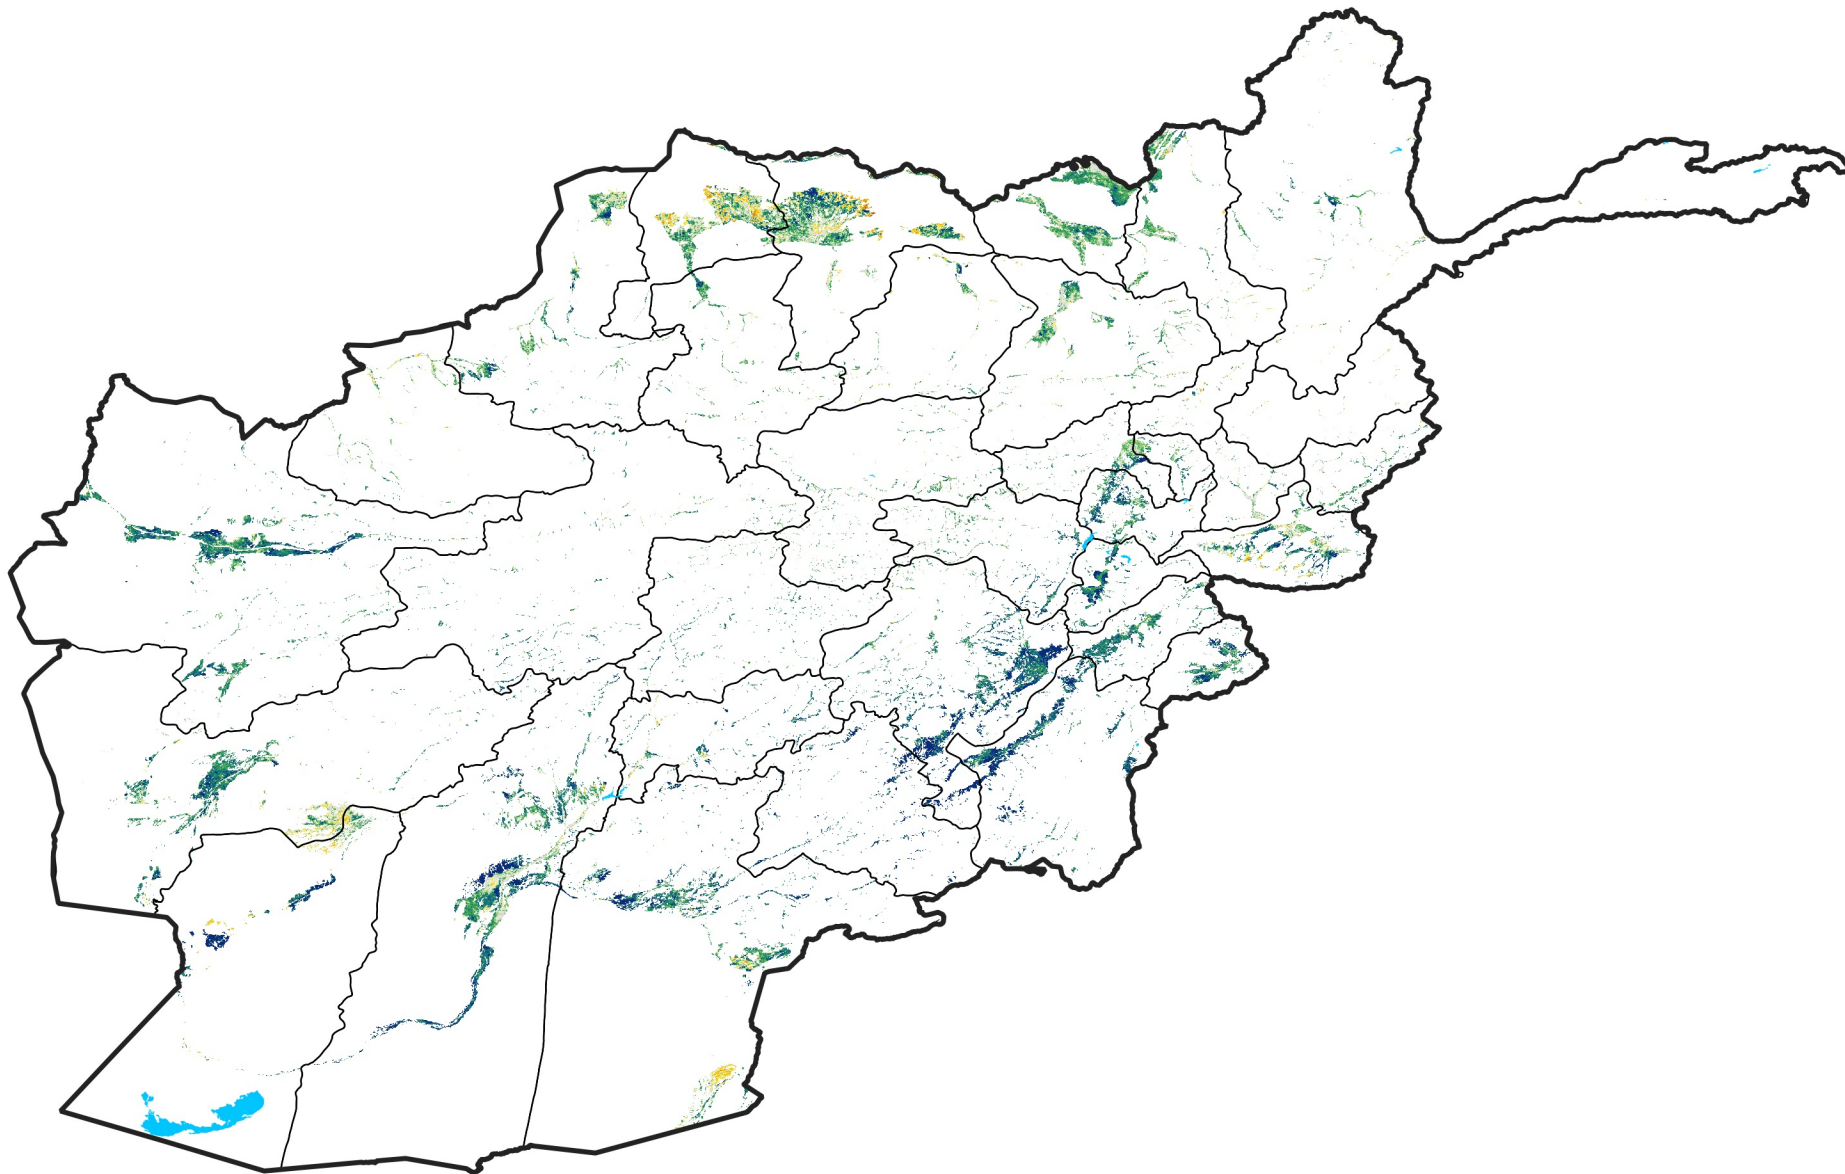

Afghanistan Irrigated Agricultural Areas

Percent of Mean NDVI

2020 / mean (2003 - 2022)

Period 20 / July 11 - 20, 2020

Percent of Normal