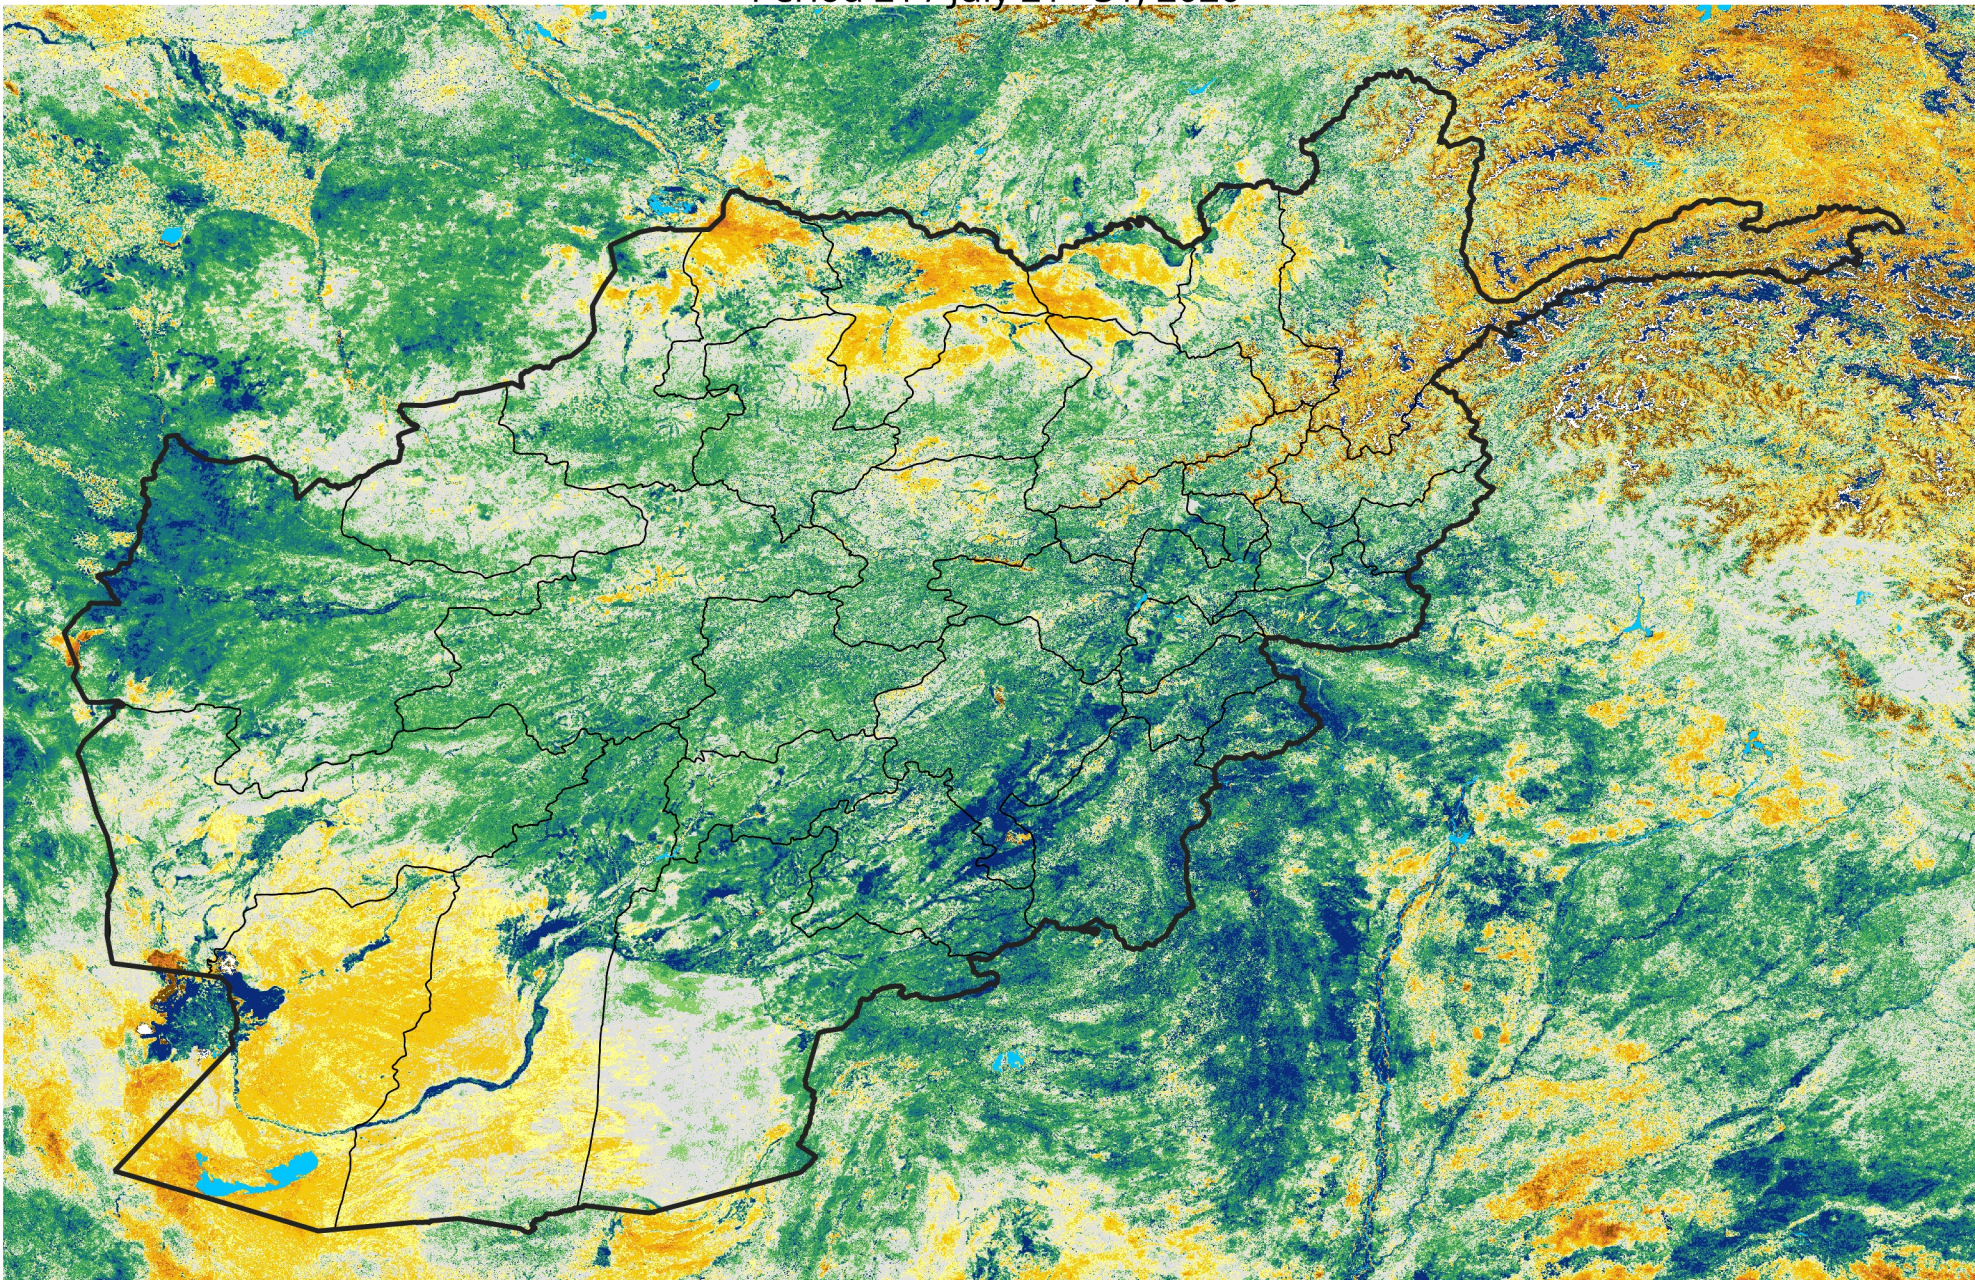

Afghanistan

Percent of Mean NDVI

2020 / mean (2003 - 2022)

Period 21 / July 21 - 31, 2020

Percent of Normal