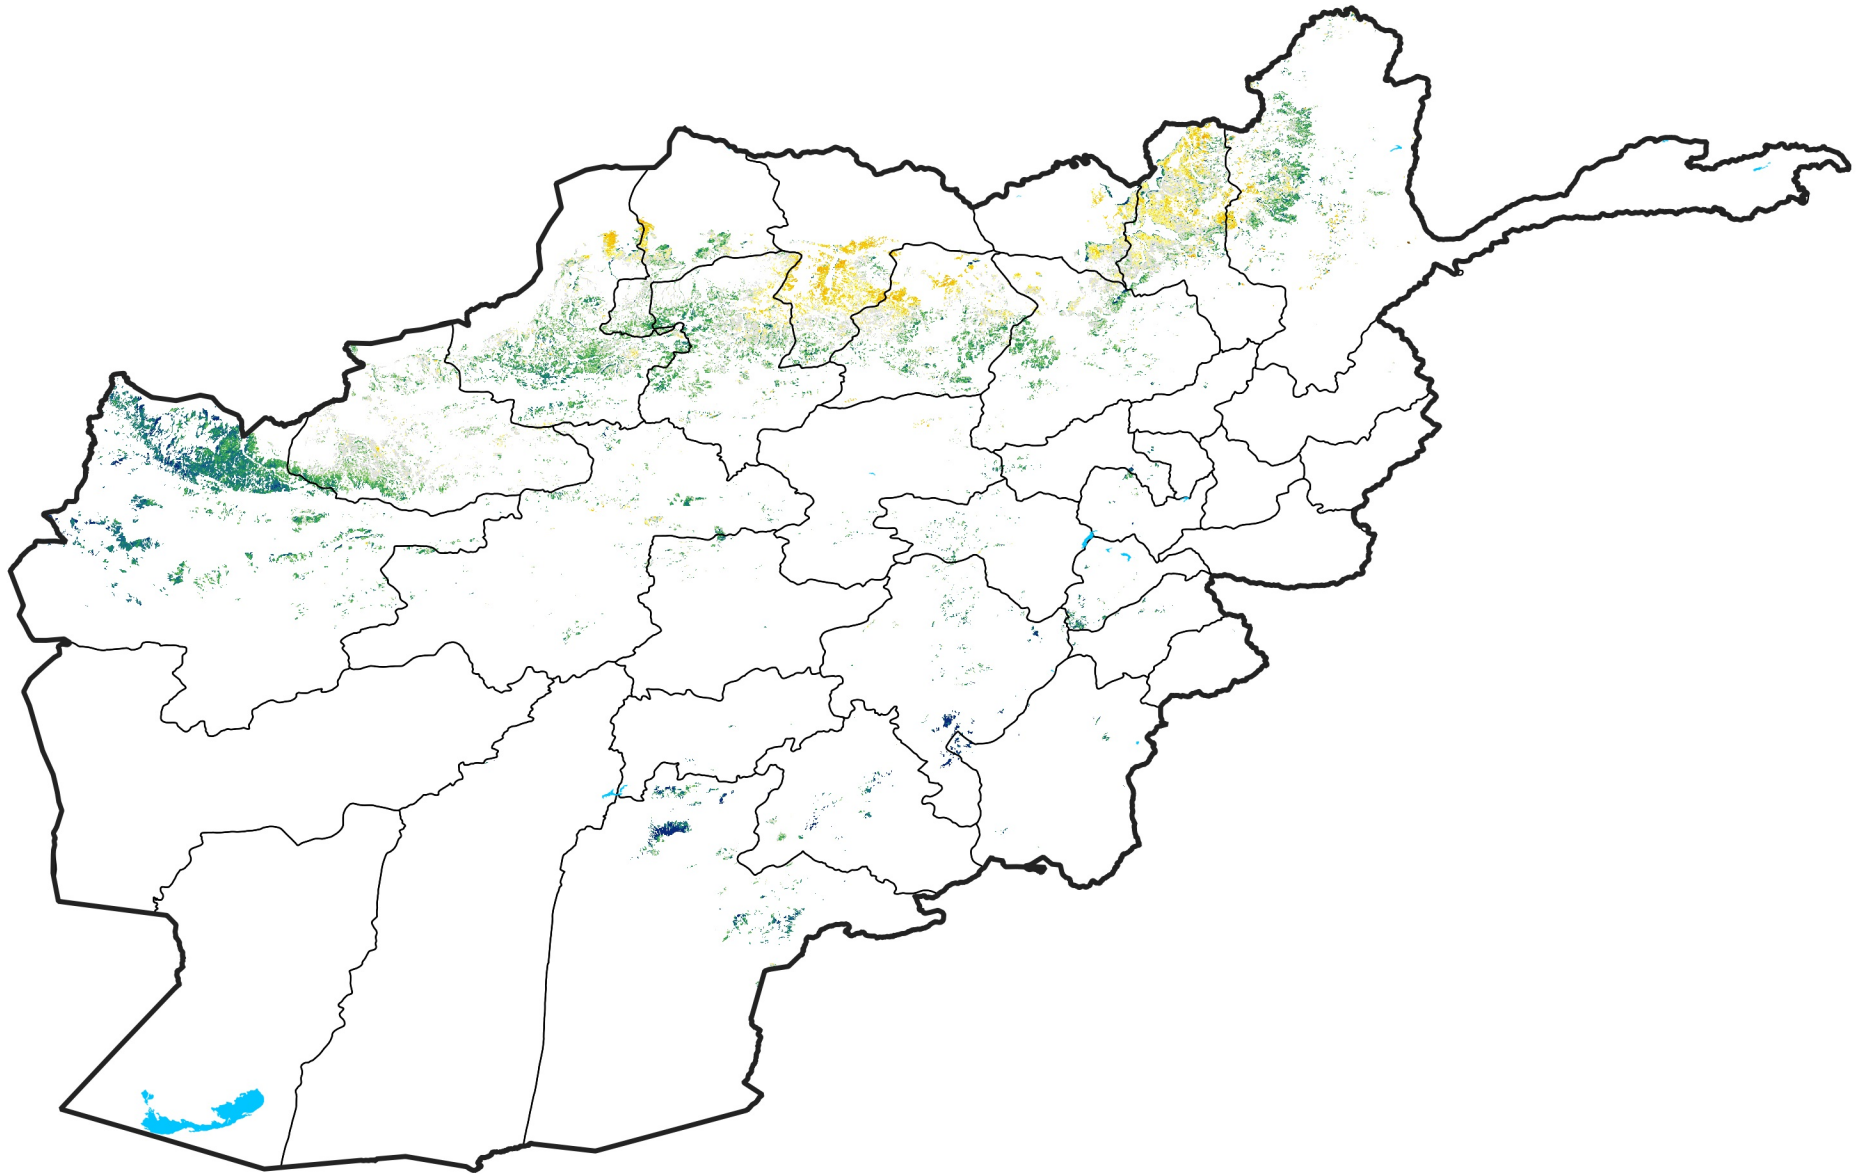

Afghanistan Rainfed Agricultural Areas

Percent of Mean NDVI

2020 / mean (2003 - 2022)

Period 21 / July 21 - 31, 2020

Percent of Normal