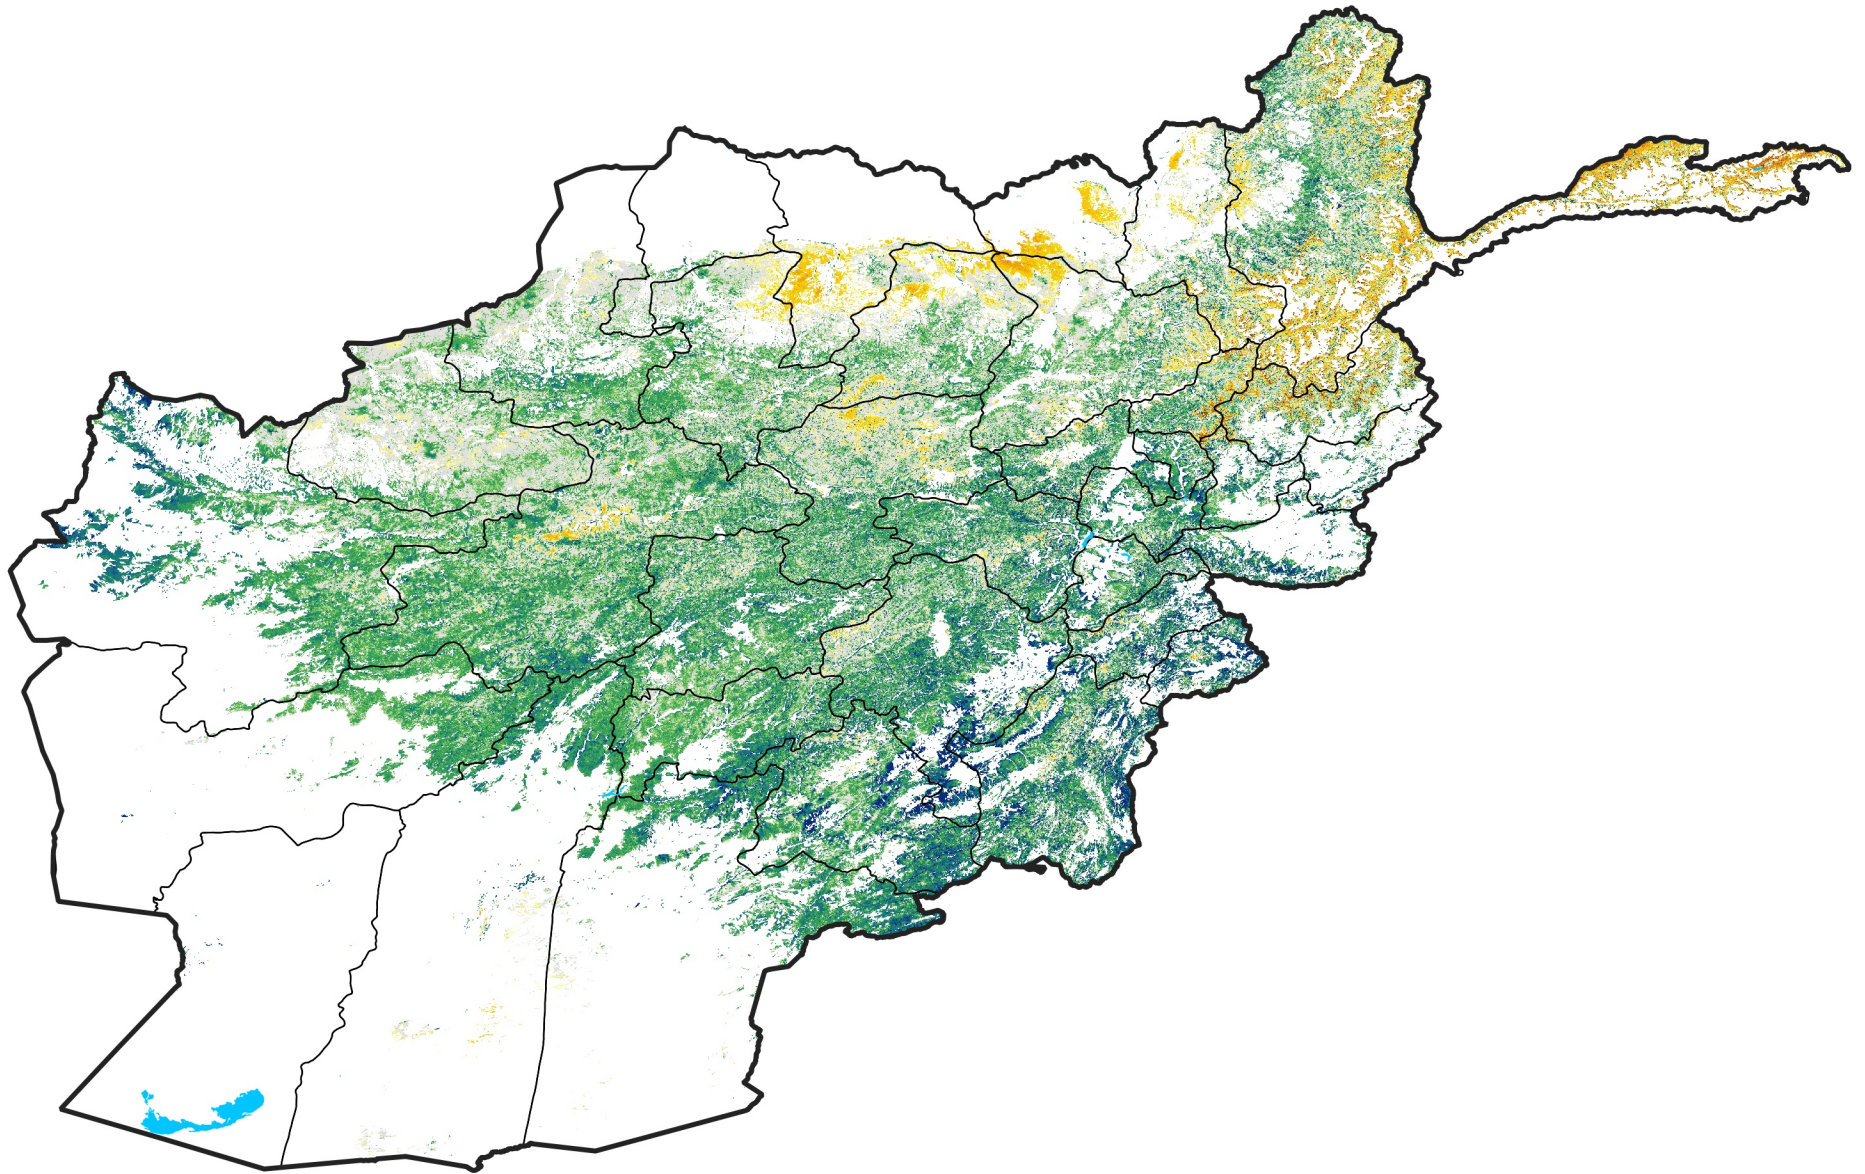

Afghanistan Rangeland Agricultural Areas

Percent of Mean NDVI

2020 / mean (2003 - 2022)

Period 21 / July 21 - 31, 2020

Percent of Normal