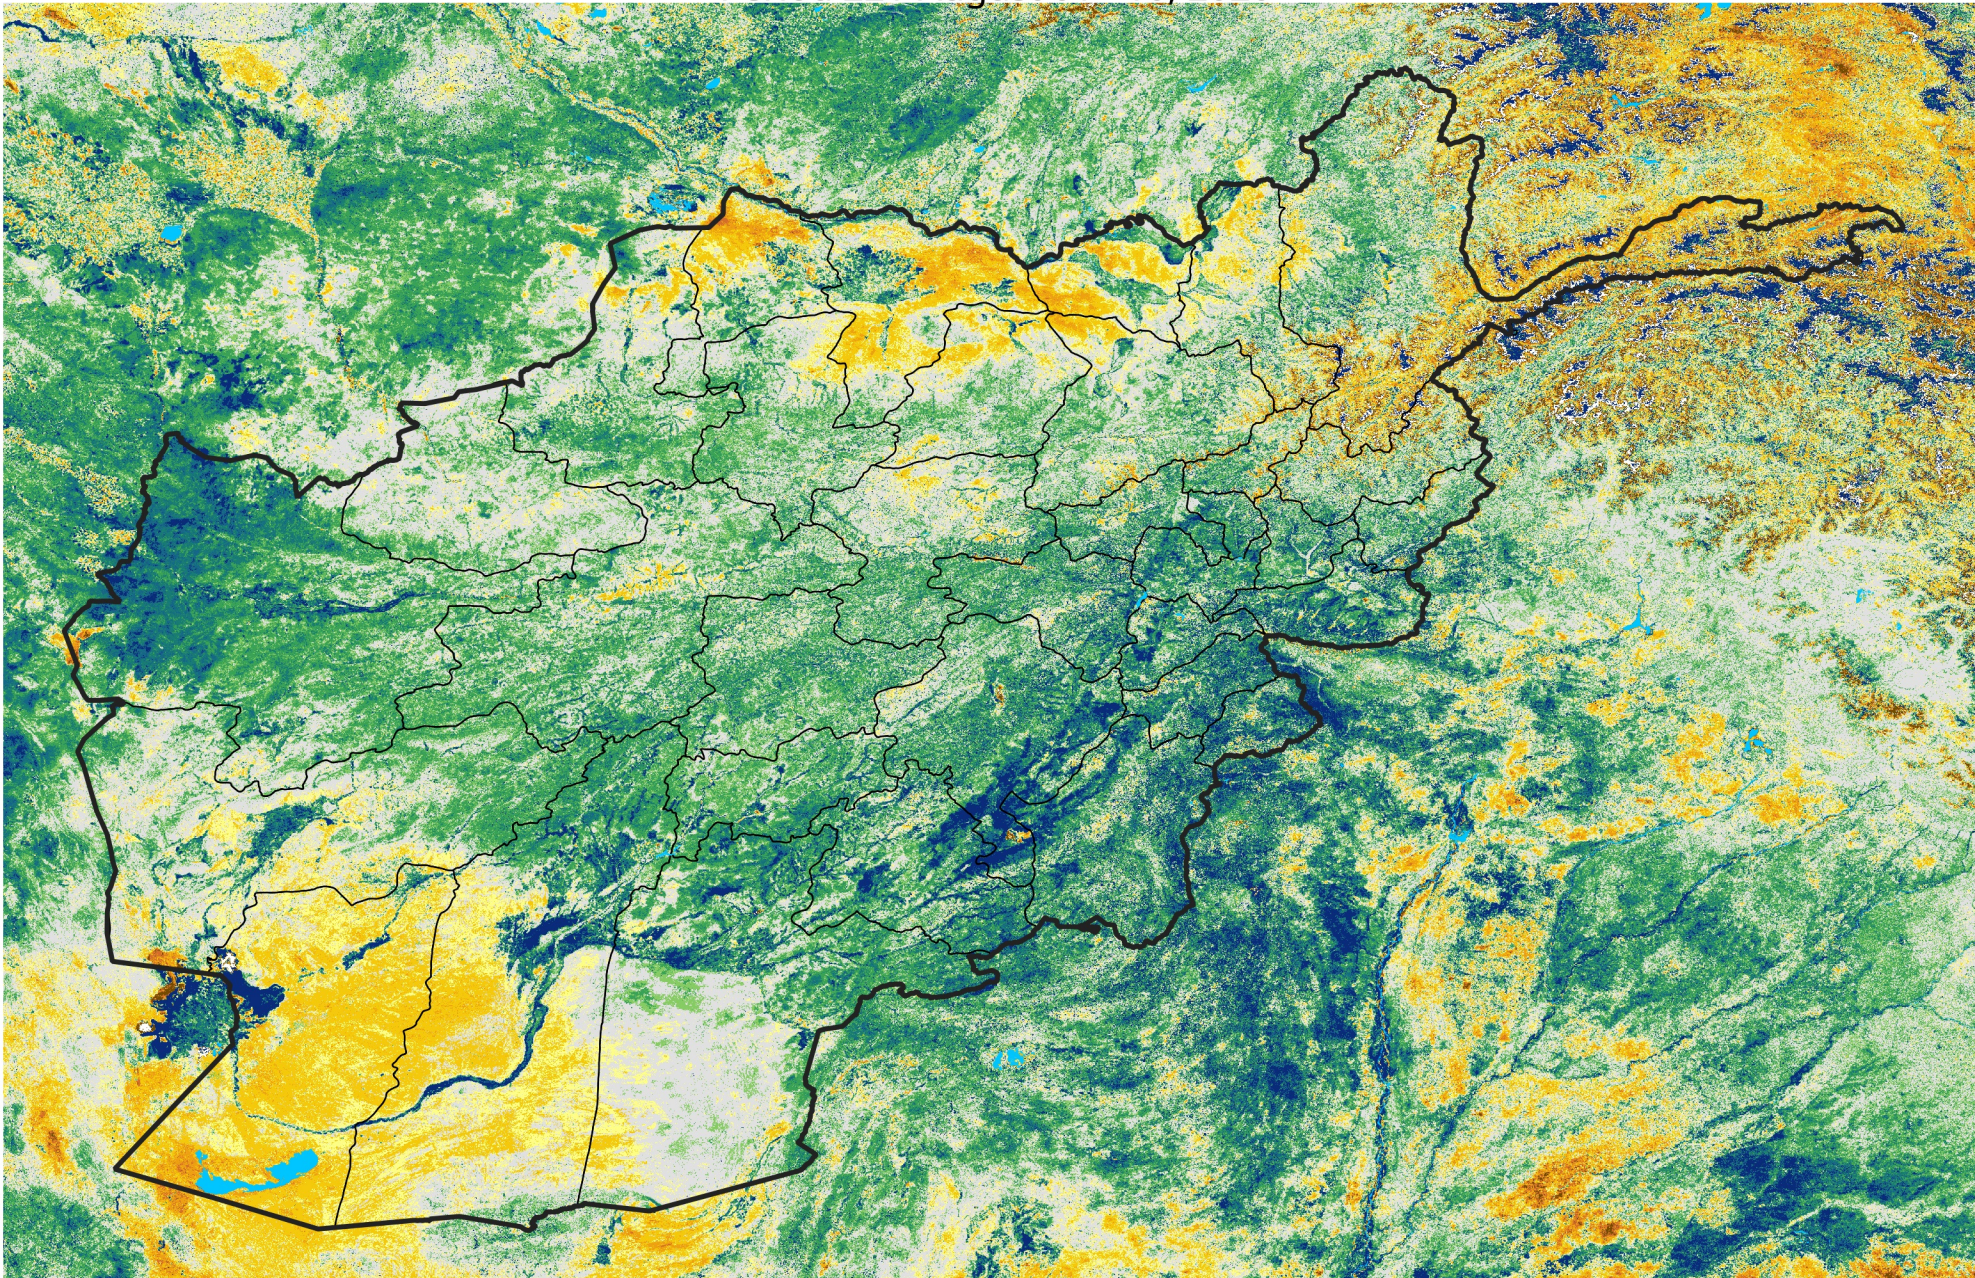

Afghanistan

Percent of Mean NDVI

2020 / mean (2003 - 2022)

Period 22 / August 01 - 10, 2020

Percent of Normal