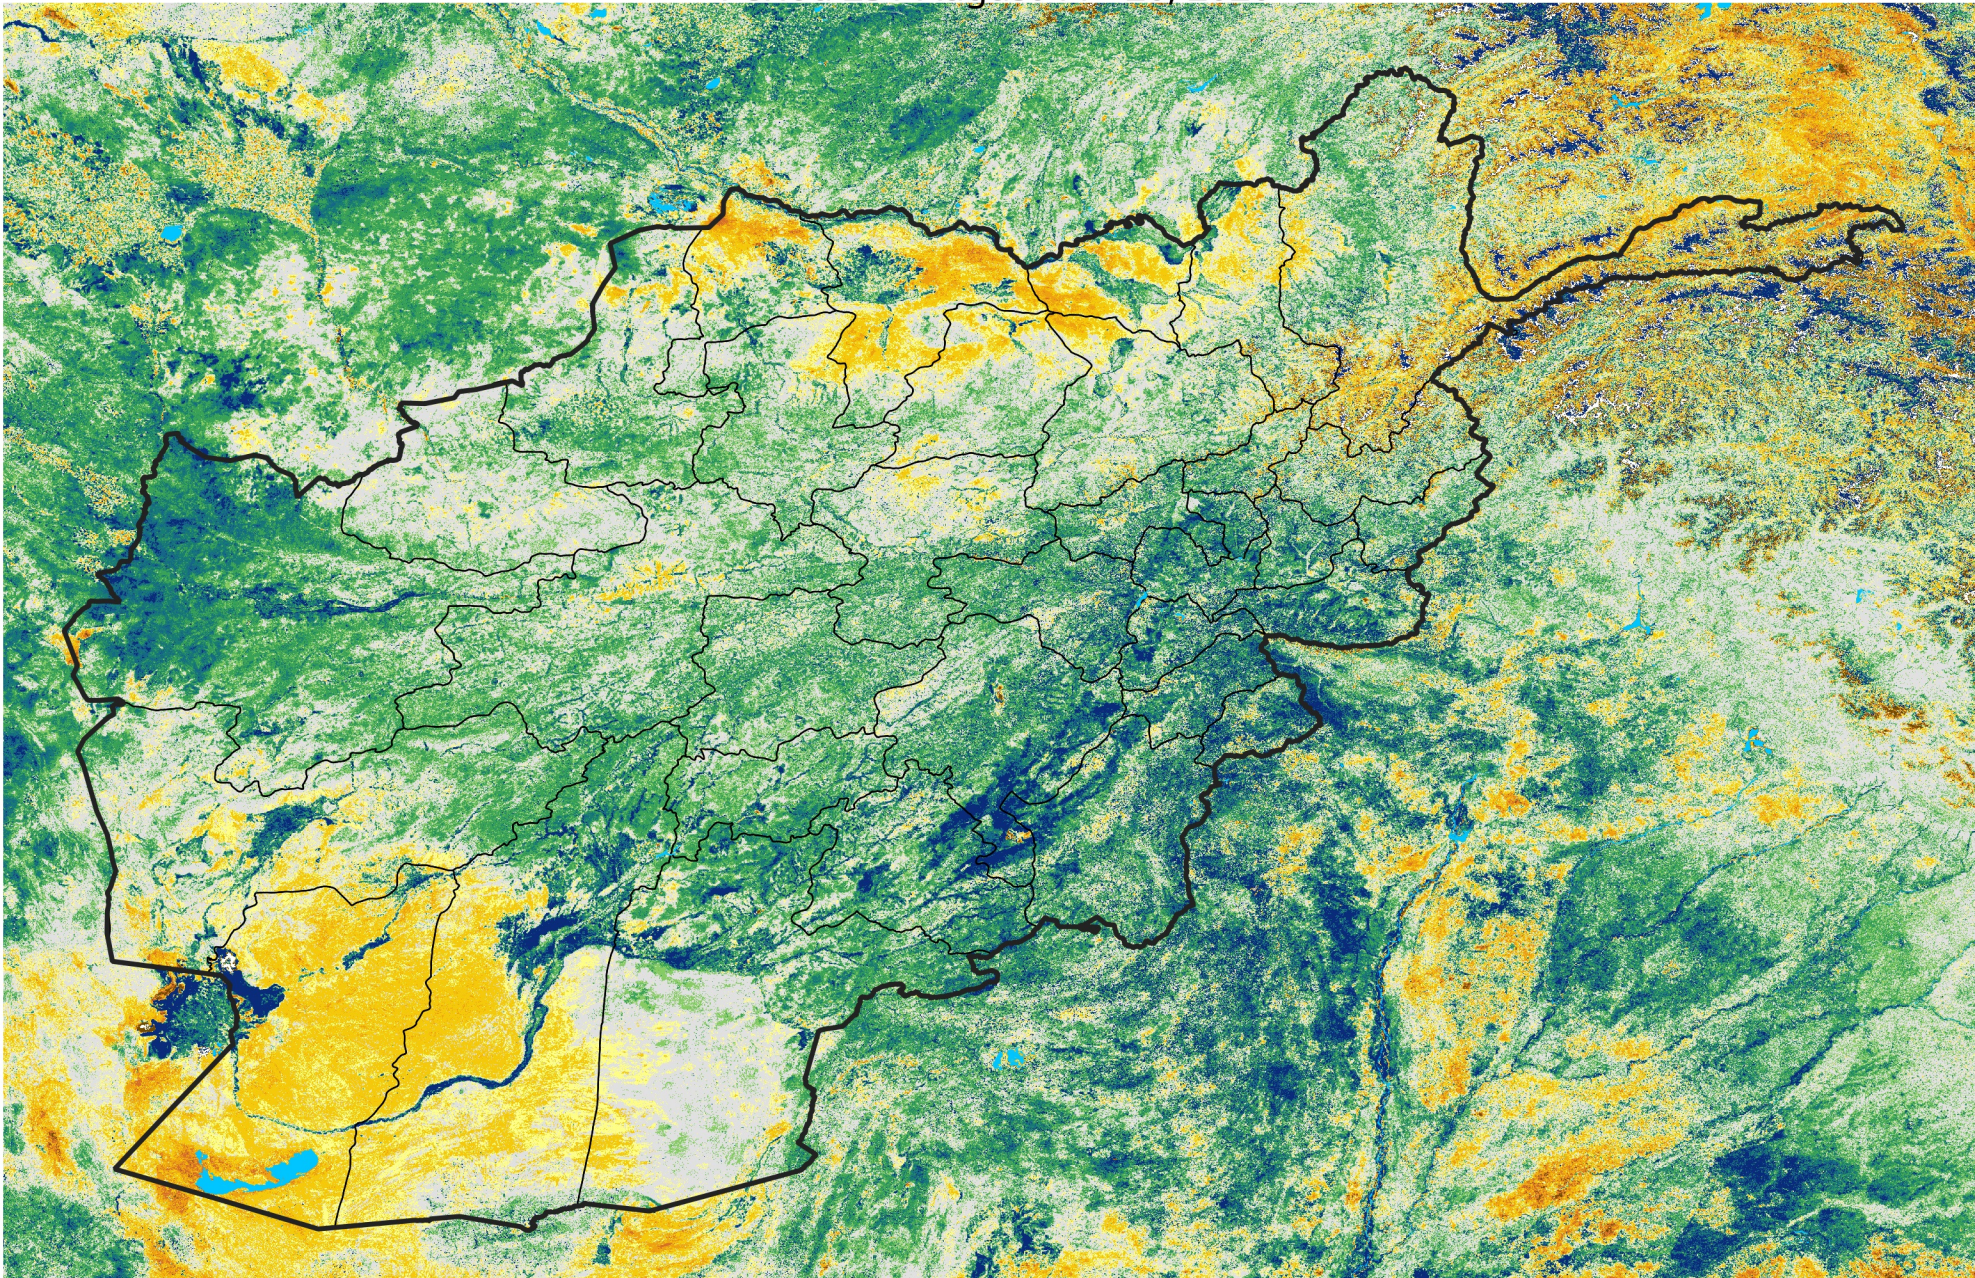

Afghanistan

Percent of Mean NDVI

2020 / mean (2003 - 2022)

Period 23 / August 11 - 20, 2020

Percent of Normal