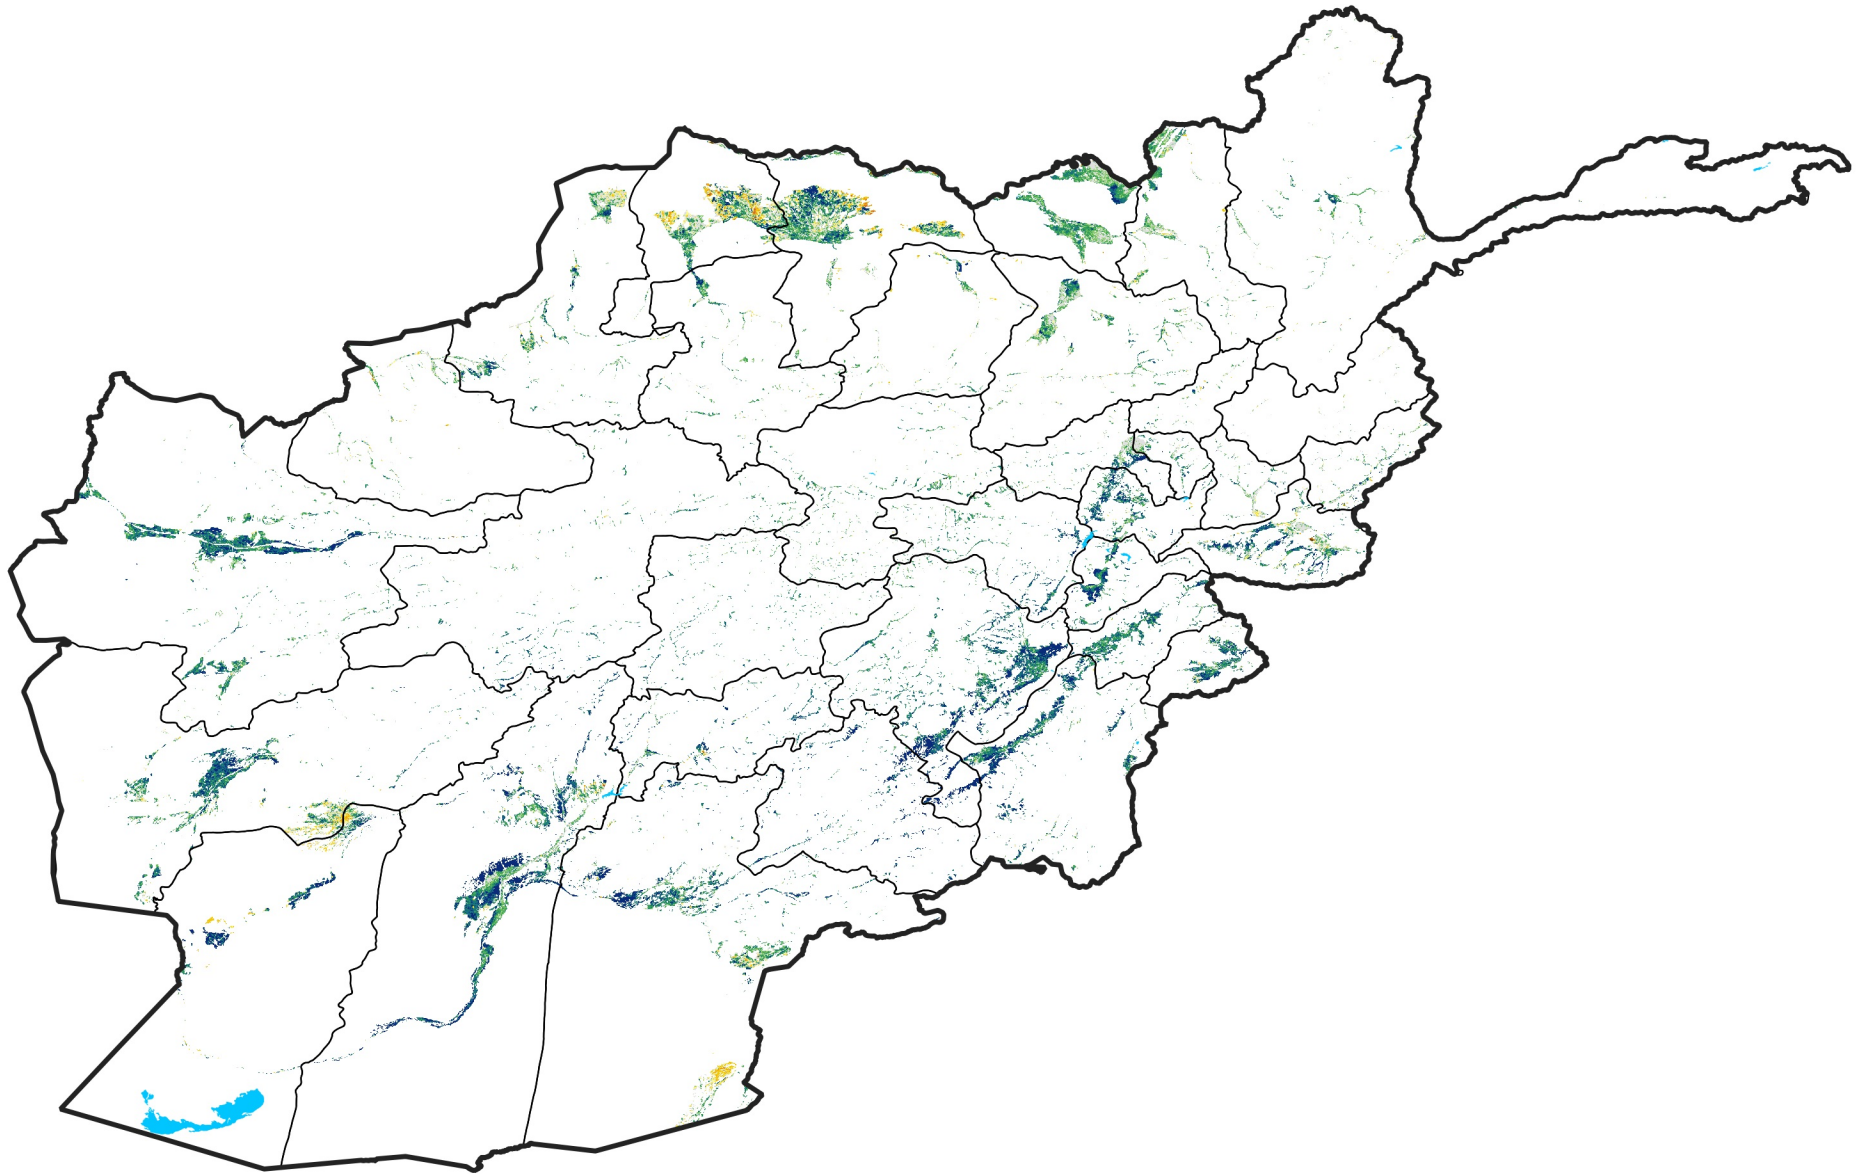

Afghanistan Irrigated Agricultural Areas

Percent of Mean NDVI

2020 / mean (2003 - 2022)

Period 23 / August 11 - 20, 2020

Percent of Normal