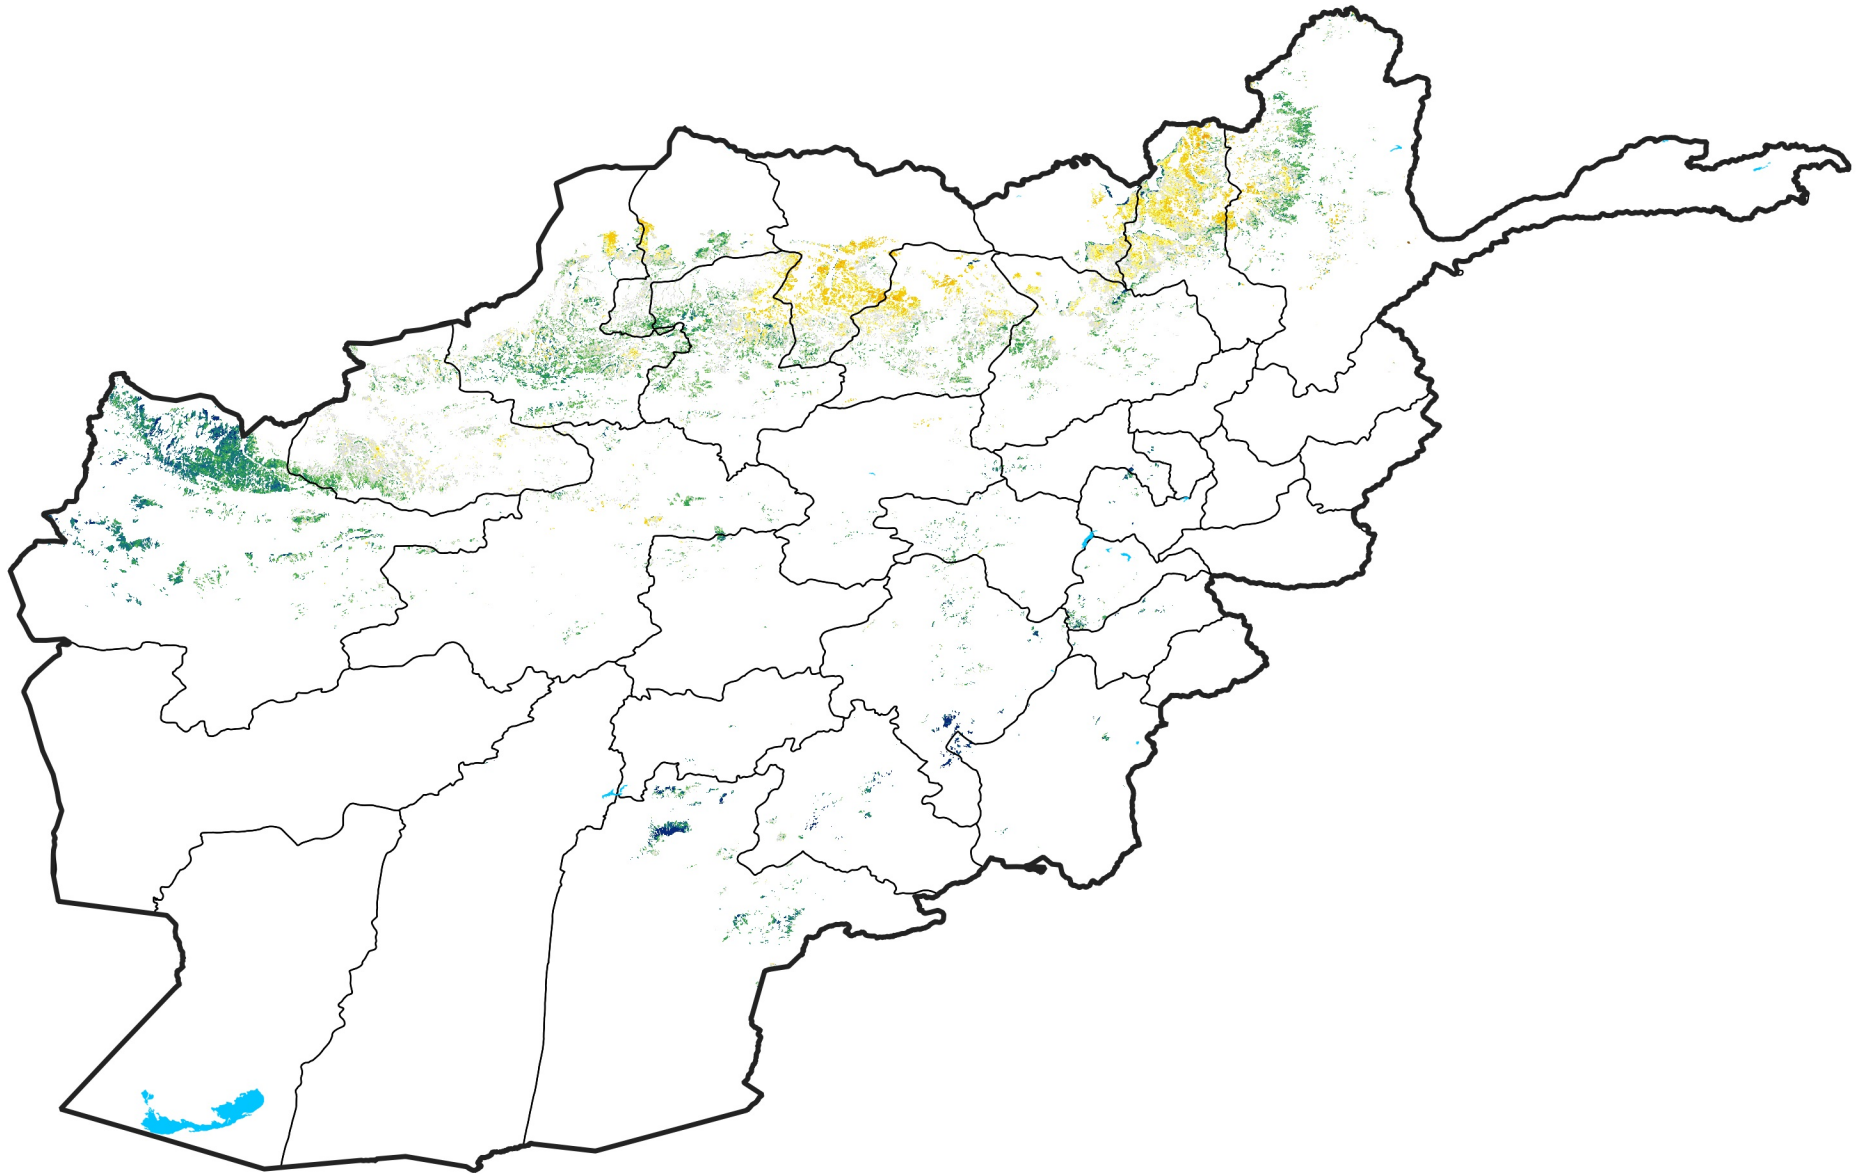

Afghanistan Rainfed Agricultural Areas

Percent of Mean NDVI

2020 / mean (2003 - 2022)

Period 23 / August 11 - 20, 2020

Percent of Normal