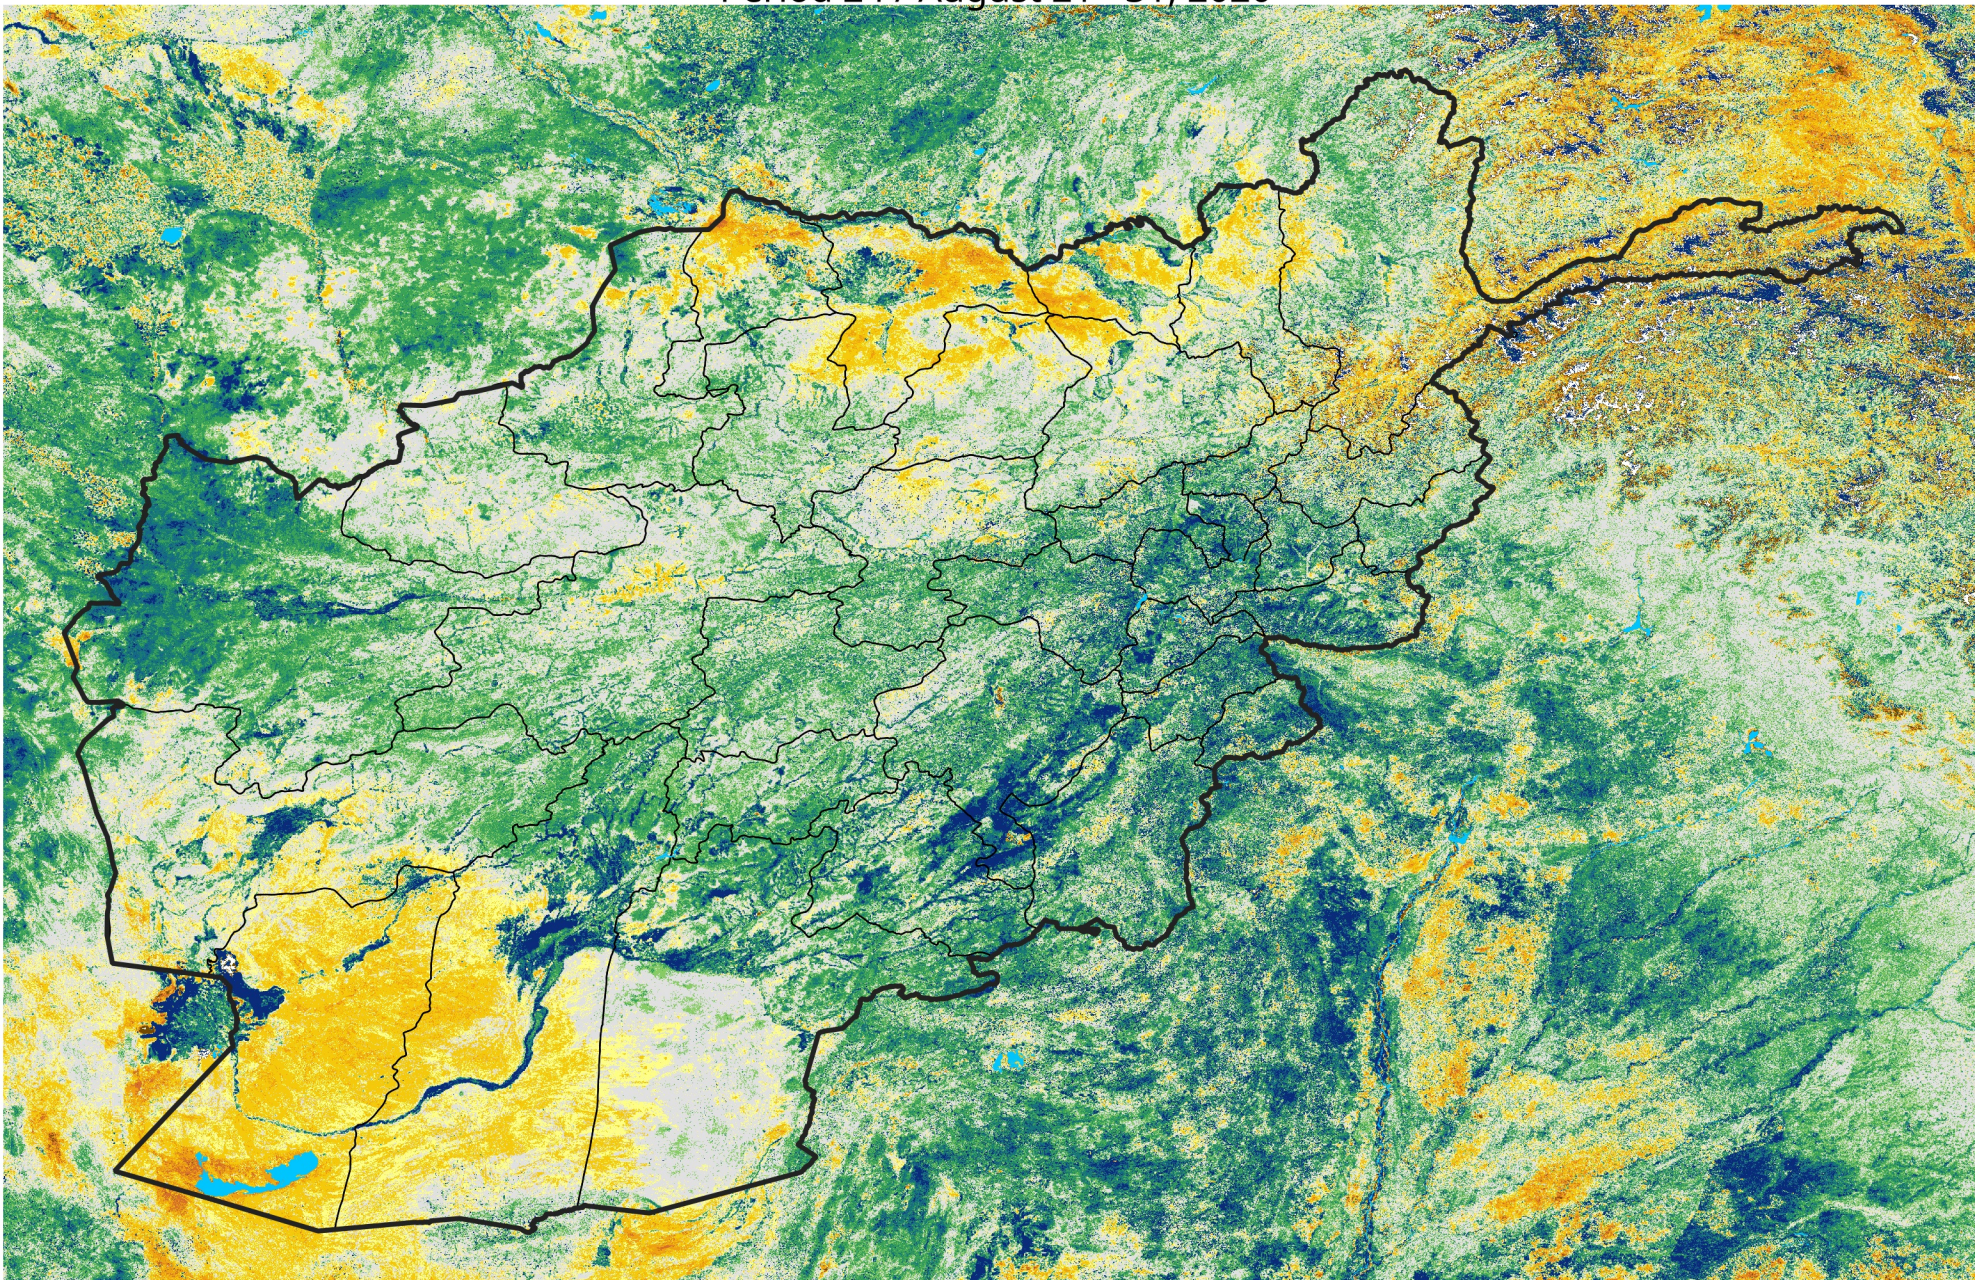

Afghanistan

Percent of Mean NDVI

2020 / mean (2003 - 2022)

Period 24 / August 21 - 31, 2020

Percent of Normal