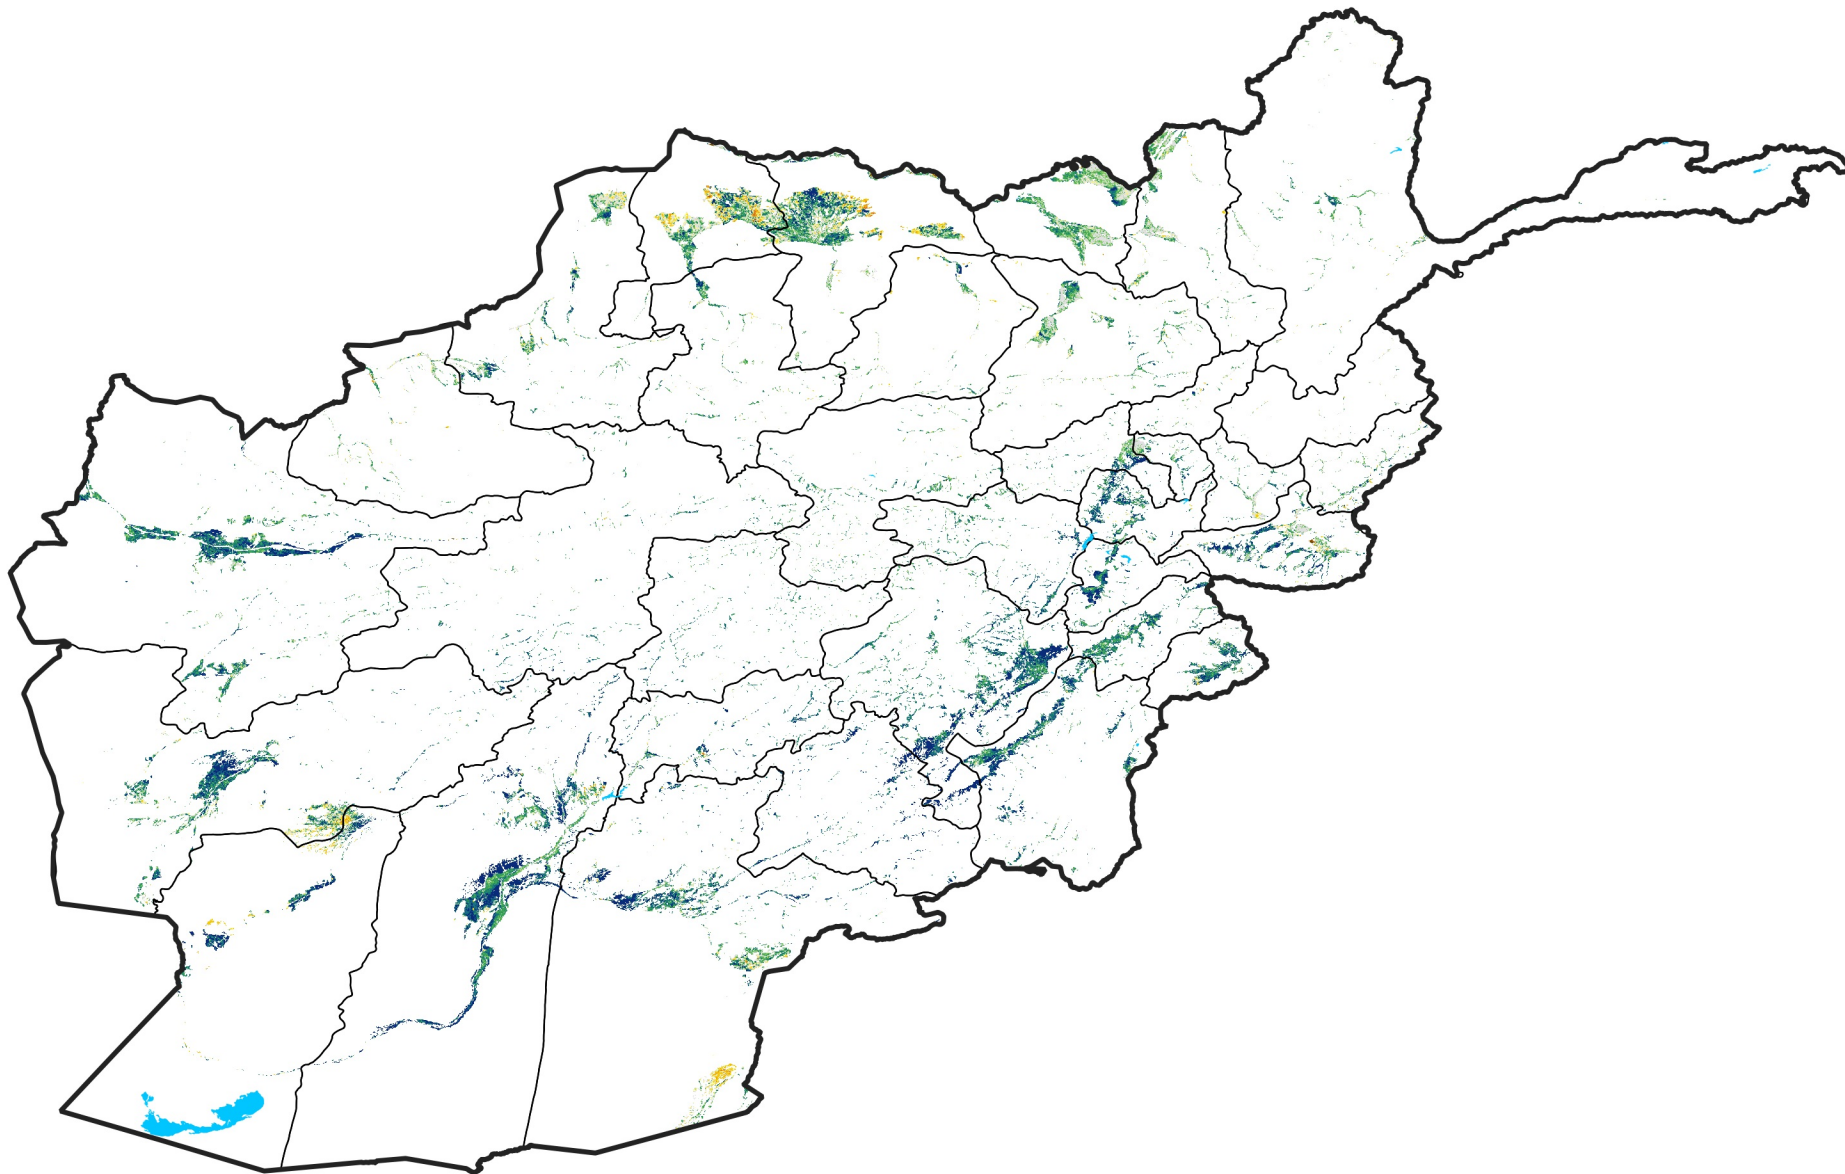

Afghanistan Irrigated Agricultural Areas

Percent of Mean NDVI

2020 / mean (2003 - 2022)

Period 24 / August 21 - 31, 2020

Percent of Normal