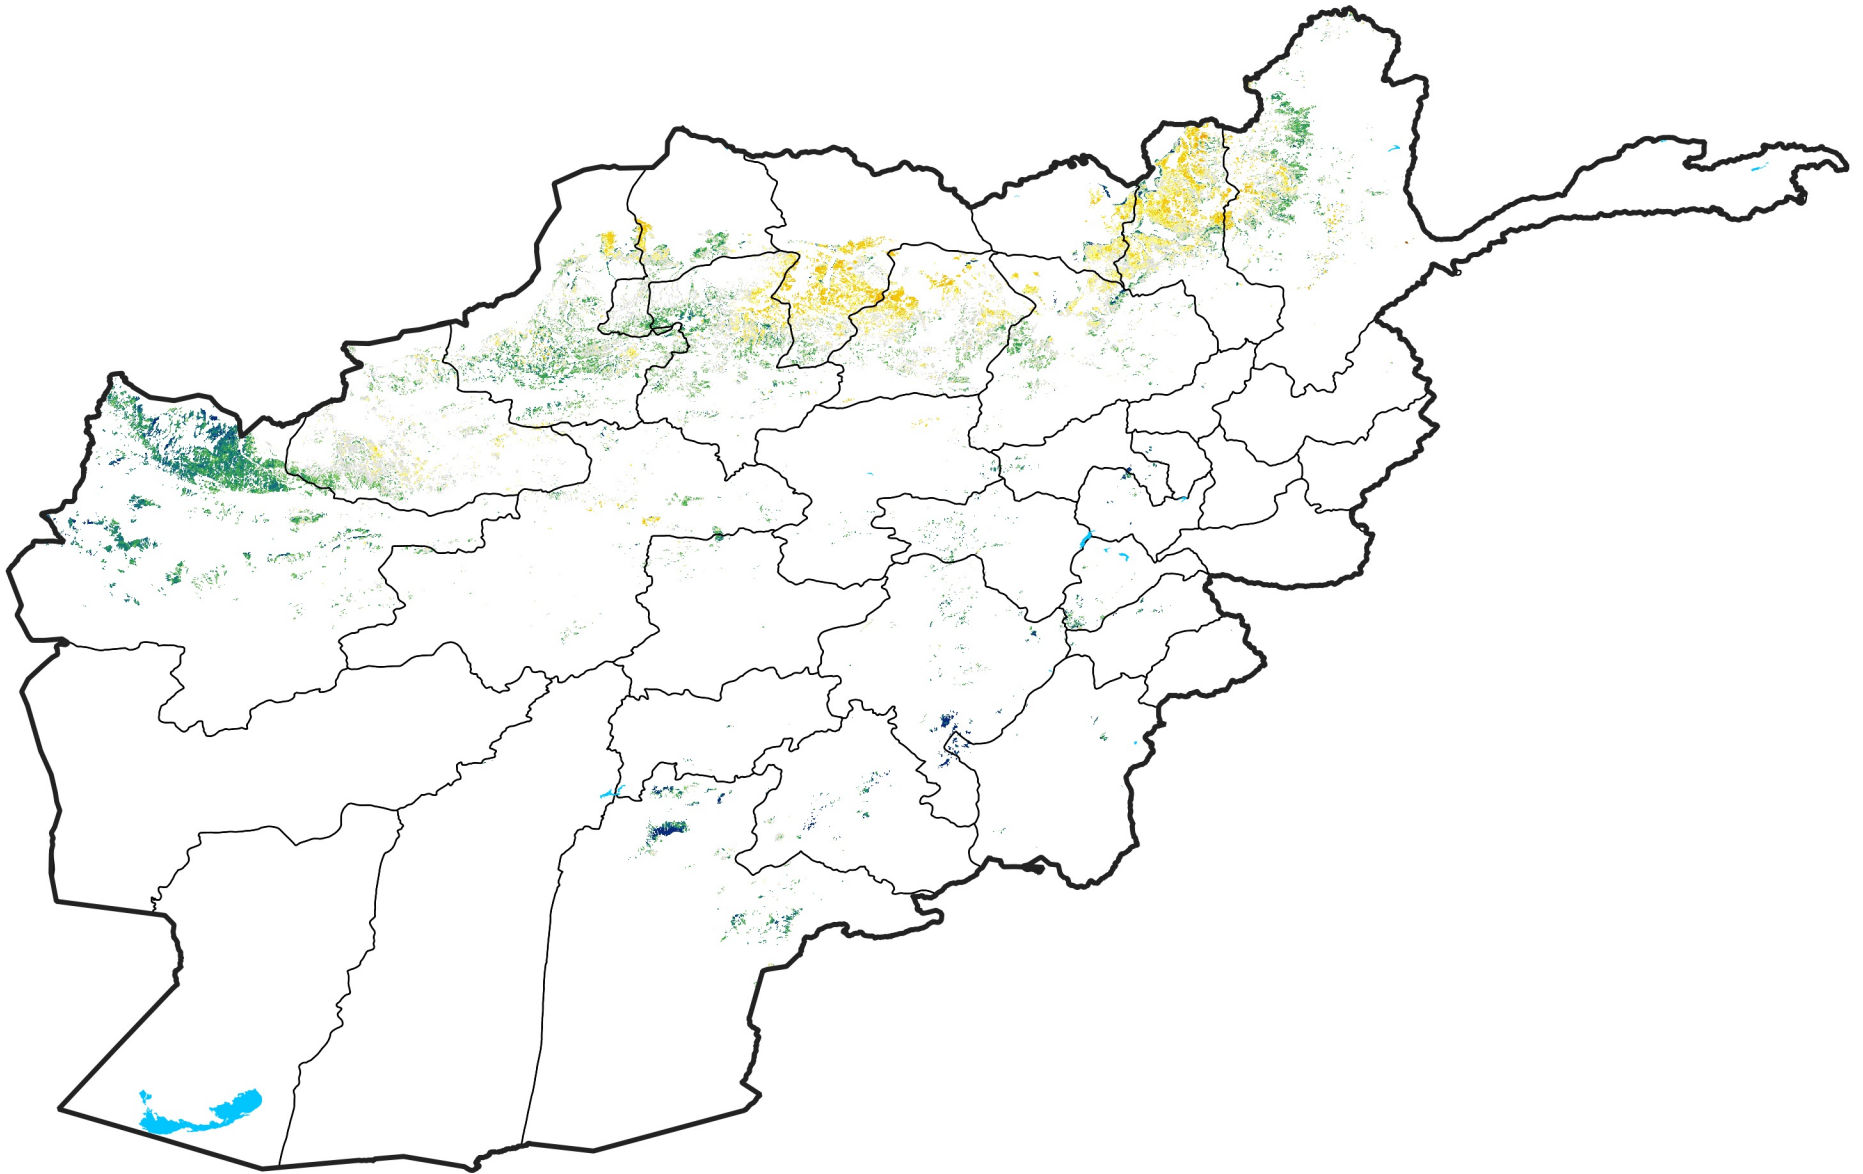

Afghanistan Rainfed Agricultural Areas

Percent of Mean NDVI

2020 / mean (2003 - 2022)

Period 24 / August 21 - 31, 2020

Percent of Normal