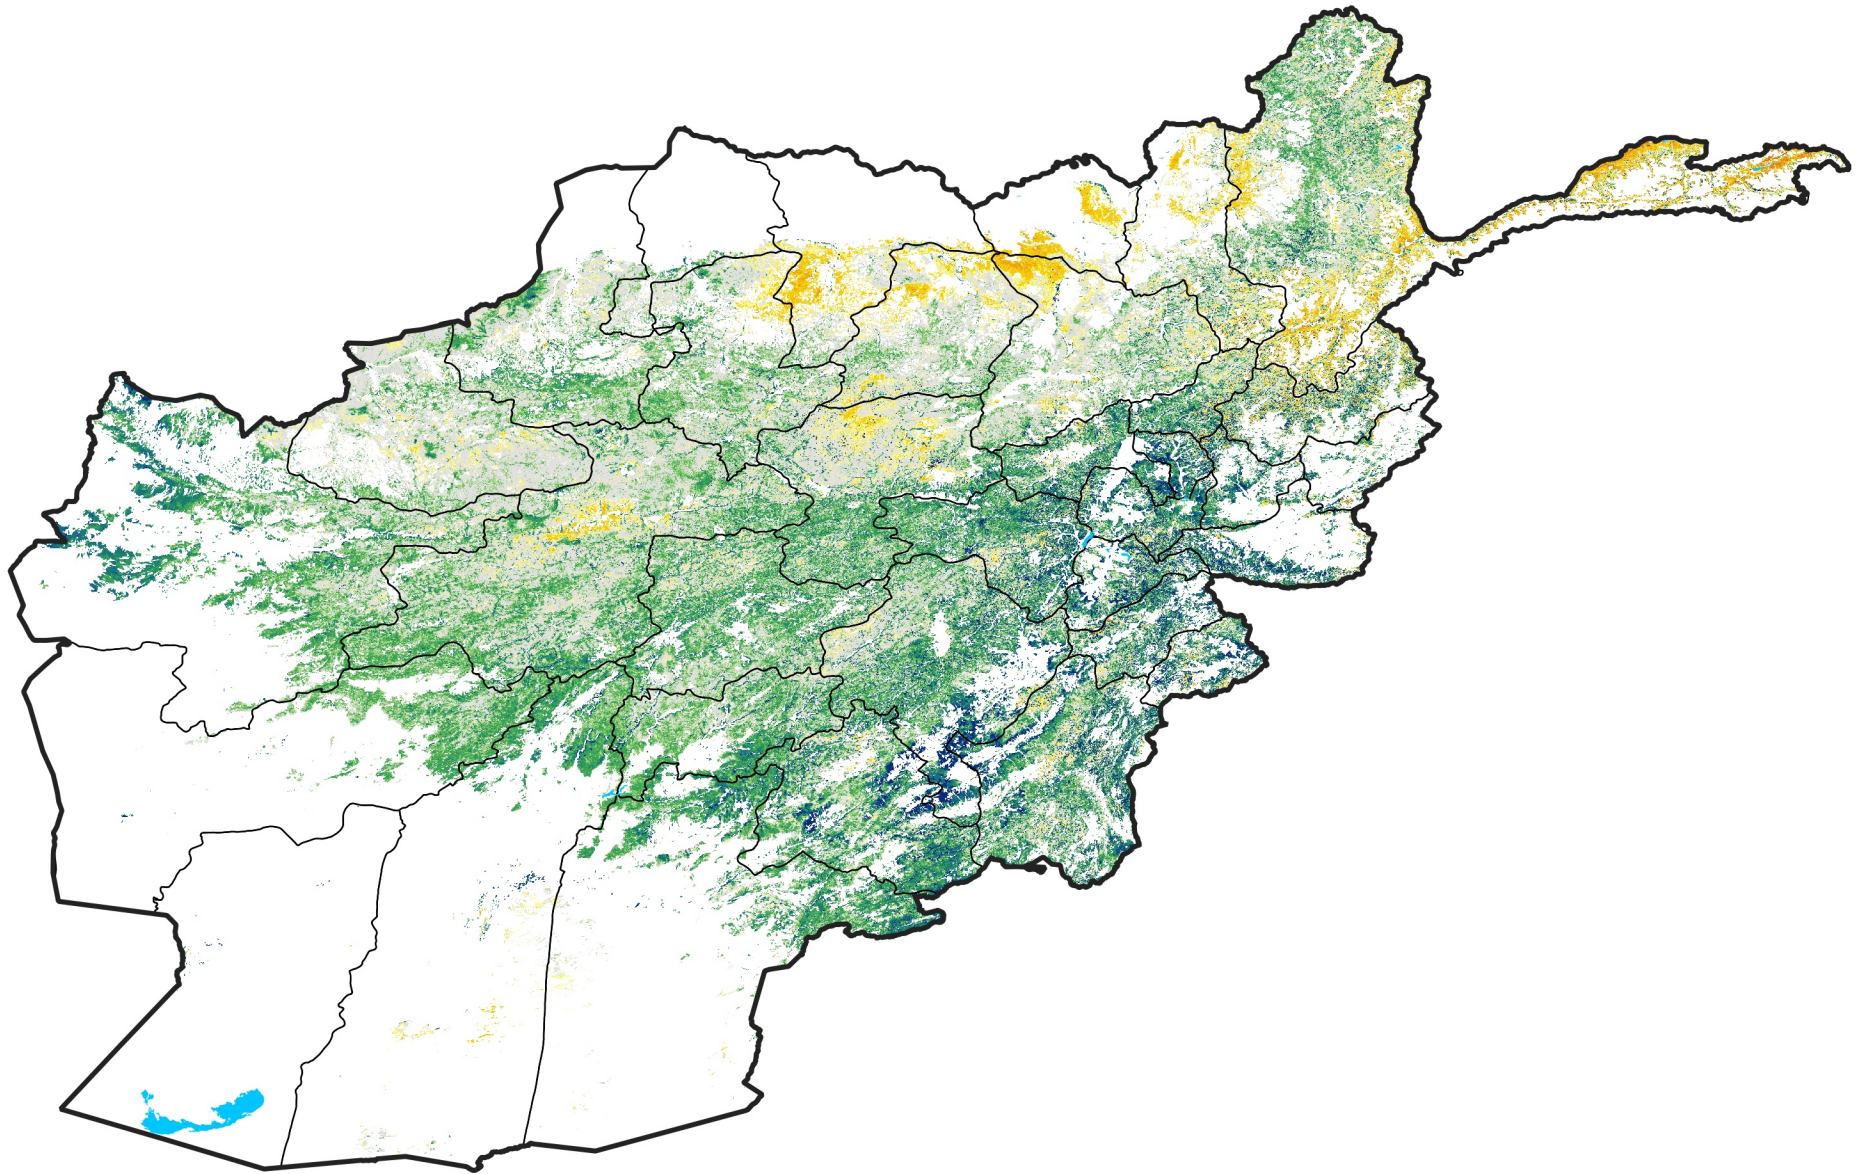

Afghanistan Rangeland Agricultural Areas

Percent of Mean NDVI

2020 / mean (2003 - 2022)

Period 24 / August 21 - 31, 2020

Percent of Normal