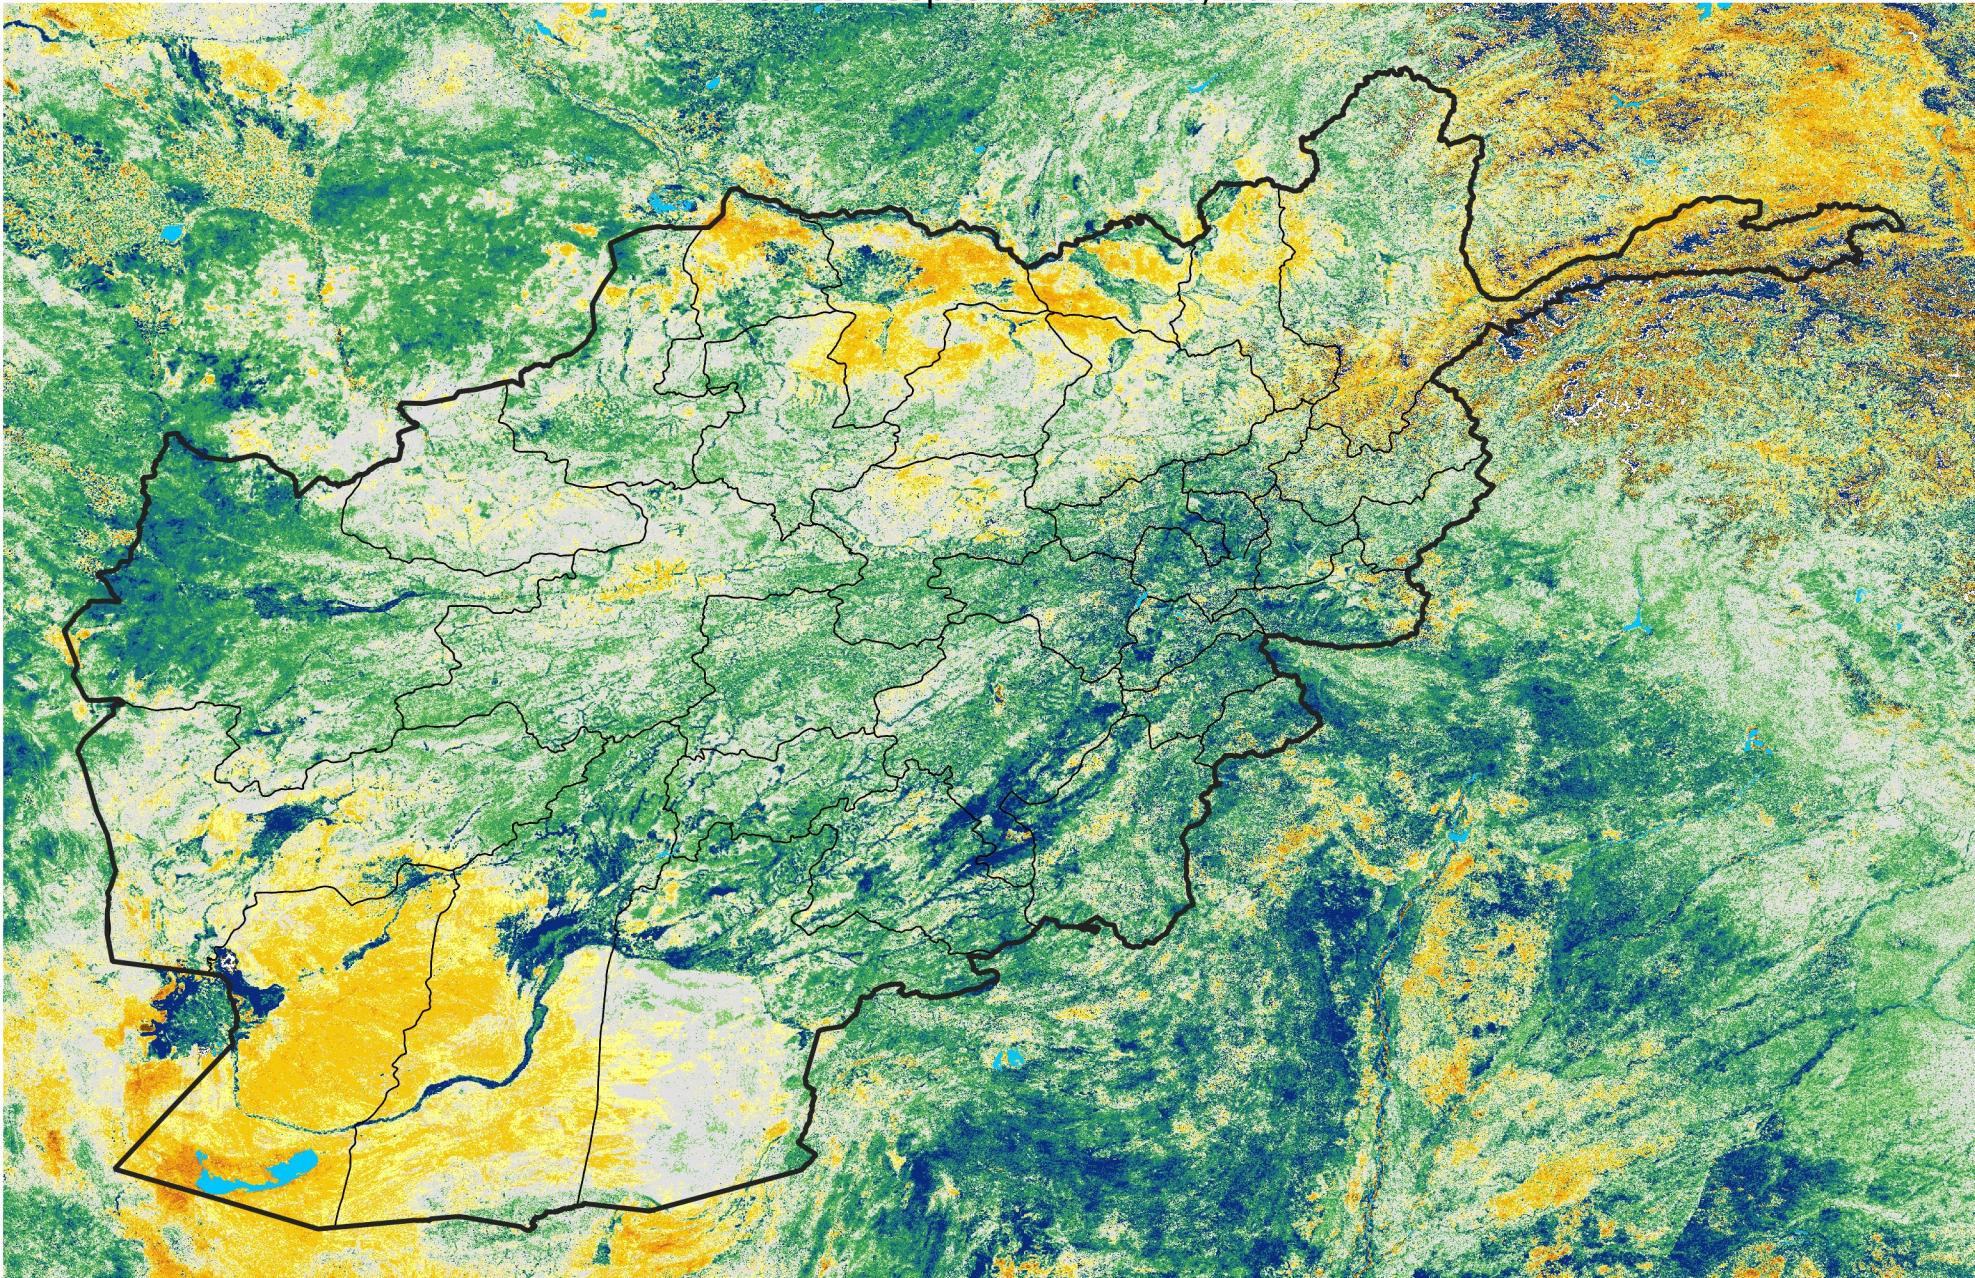

Afghanistan

Percent of Mean NDVI

2020 / mean (2003 - 2022)

Period 25 / September 01 - 10, 2020

Percent of Normal