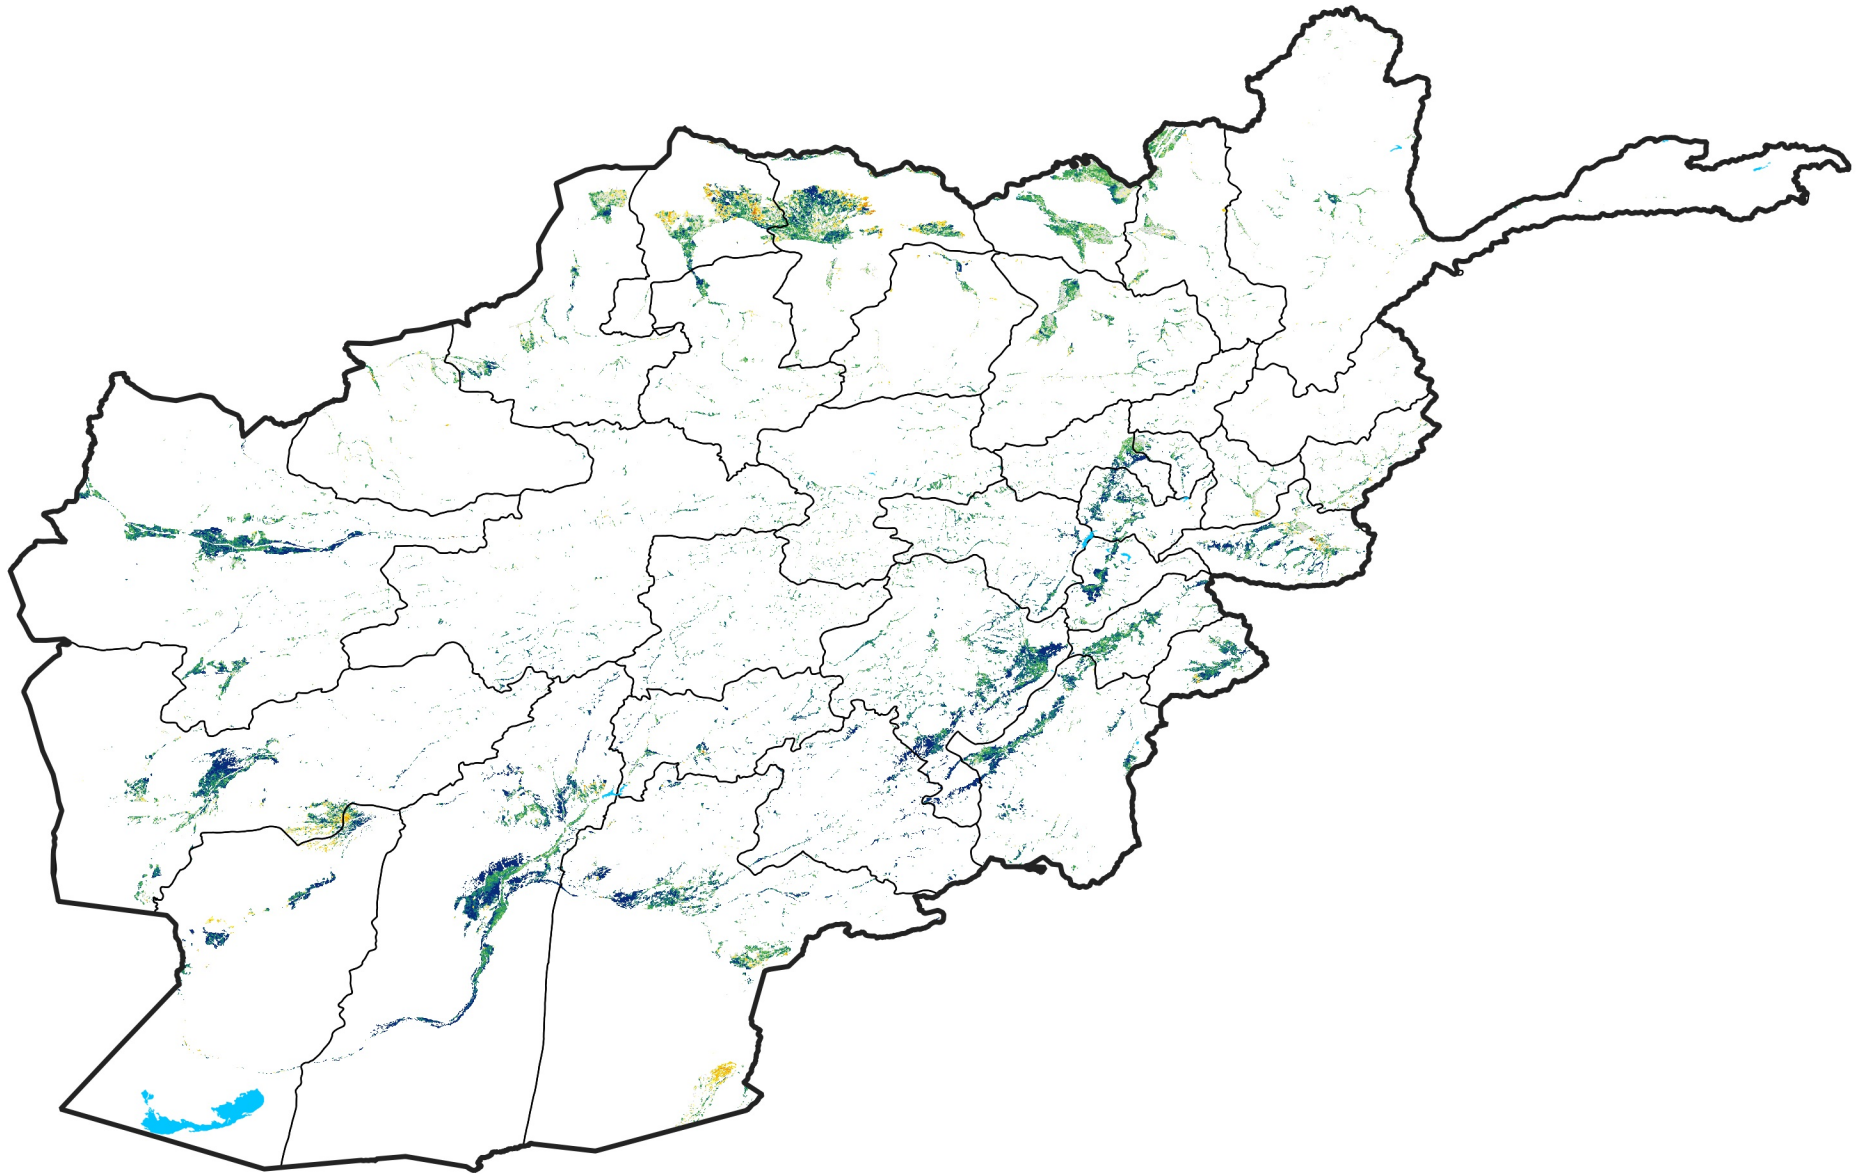

Afghanistan Irrigated Agricultural Areas

Percent of Mean NDVI

2020 / mean (2003 - 2022)

Period 25 / September 01 - 10, 2020

Percent of Normal