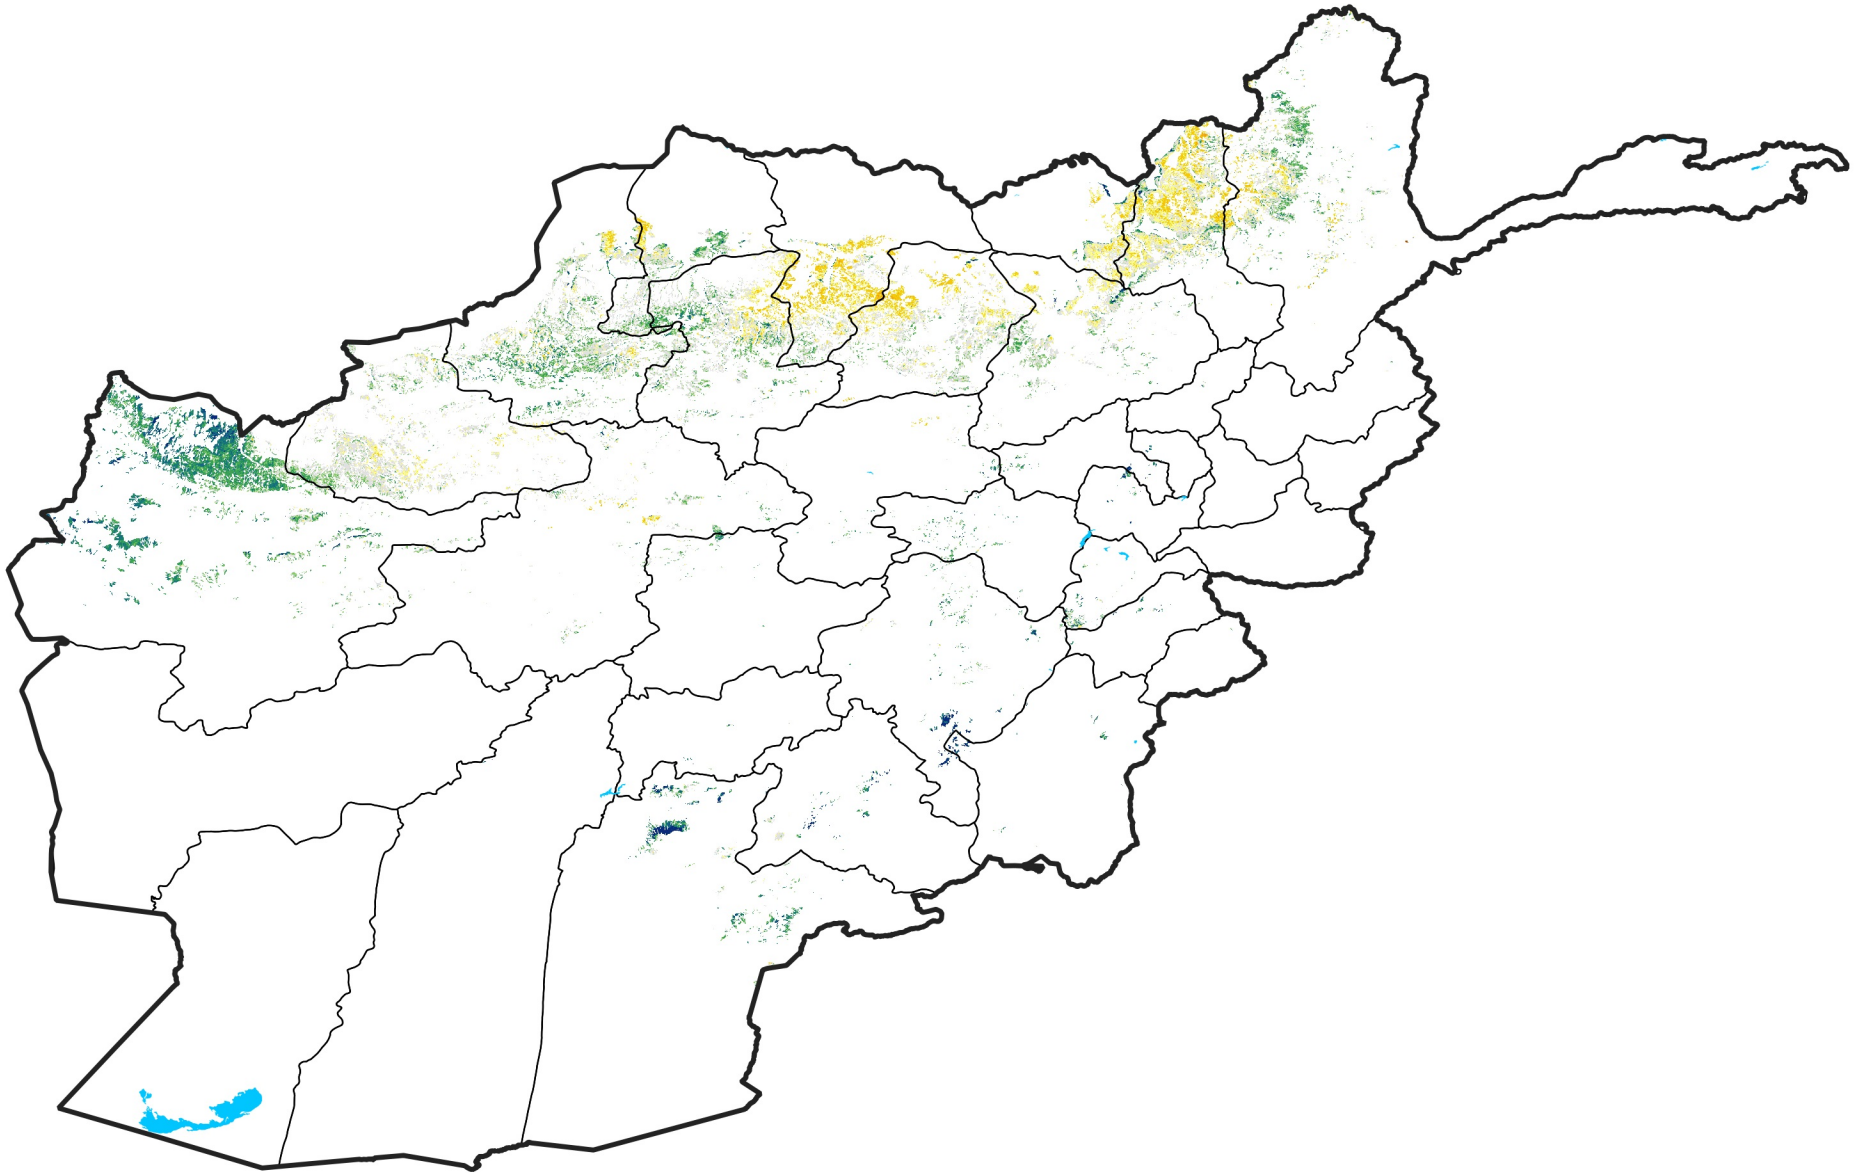

Afghanistan Rainfed Agricultural Areas

Percent of Mean NDVI

2020 / mean (2003 - 2022)

Period 25 / September 01 - 10, 2020

Percent of Normal