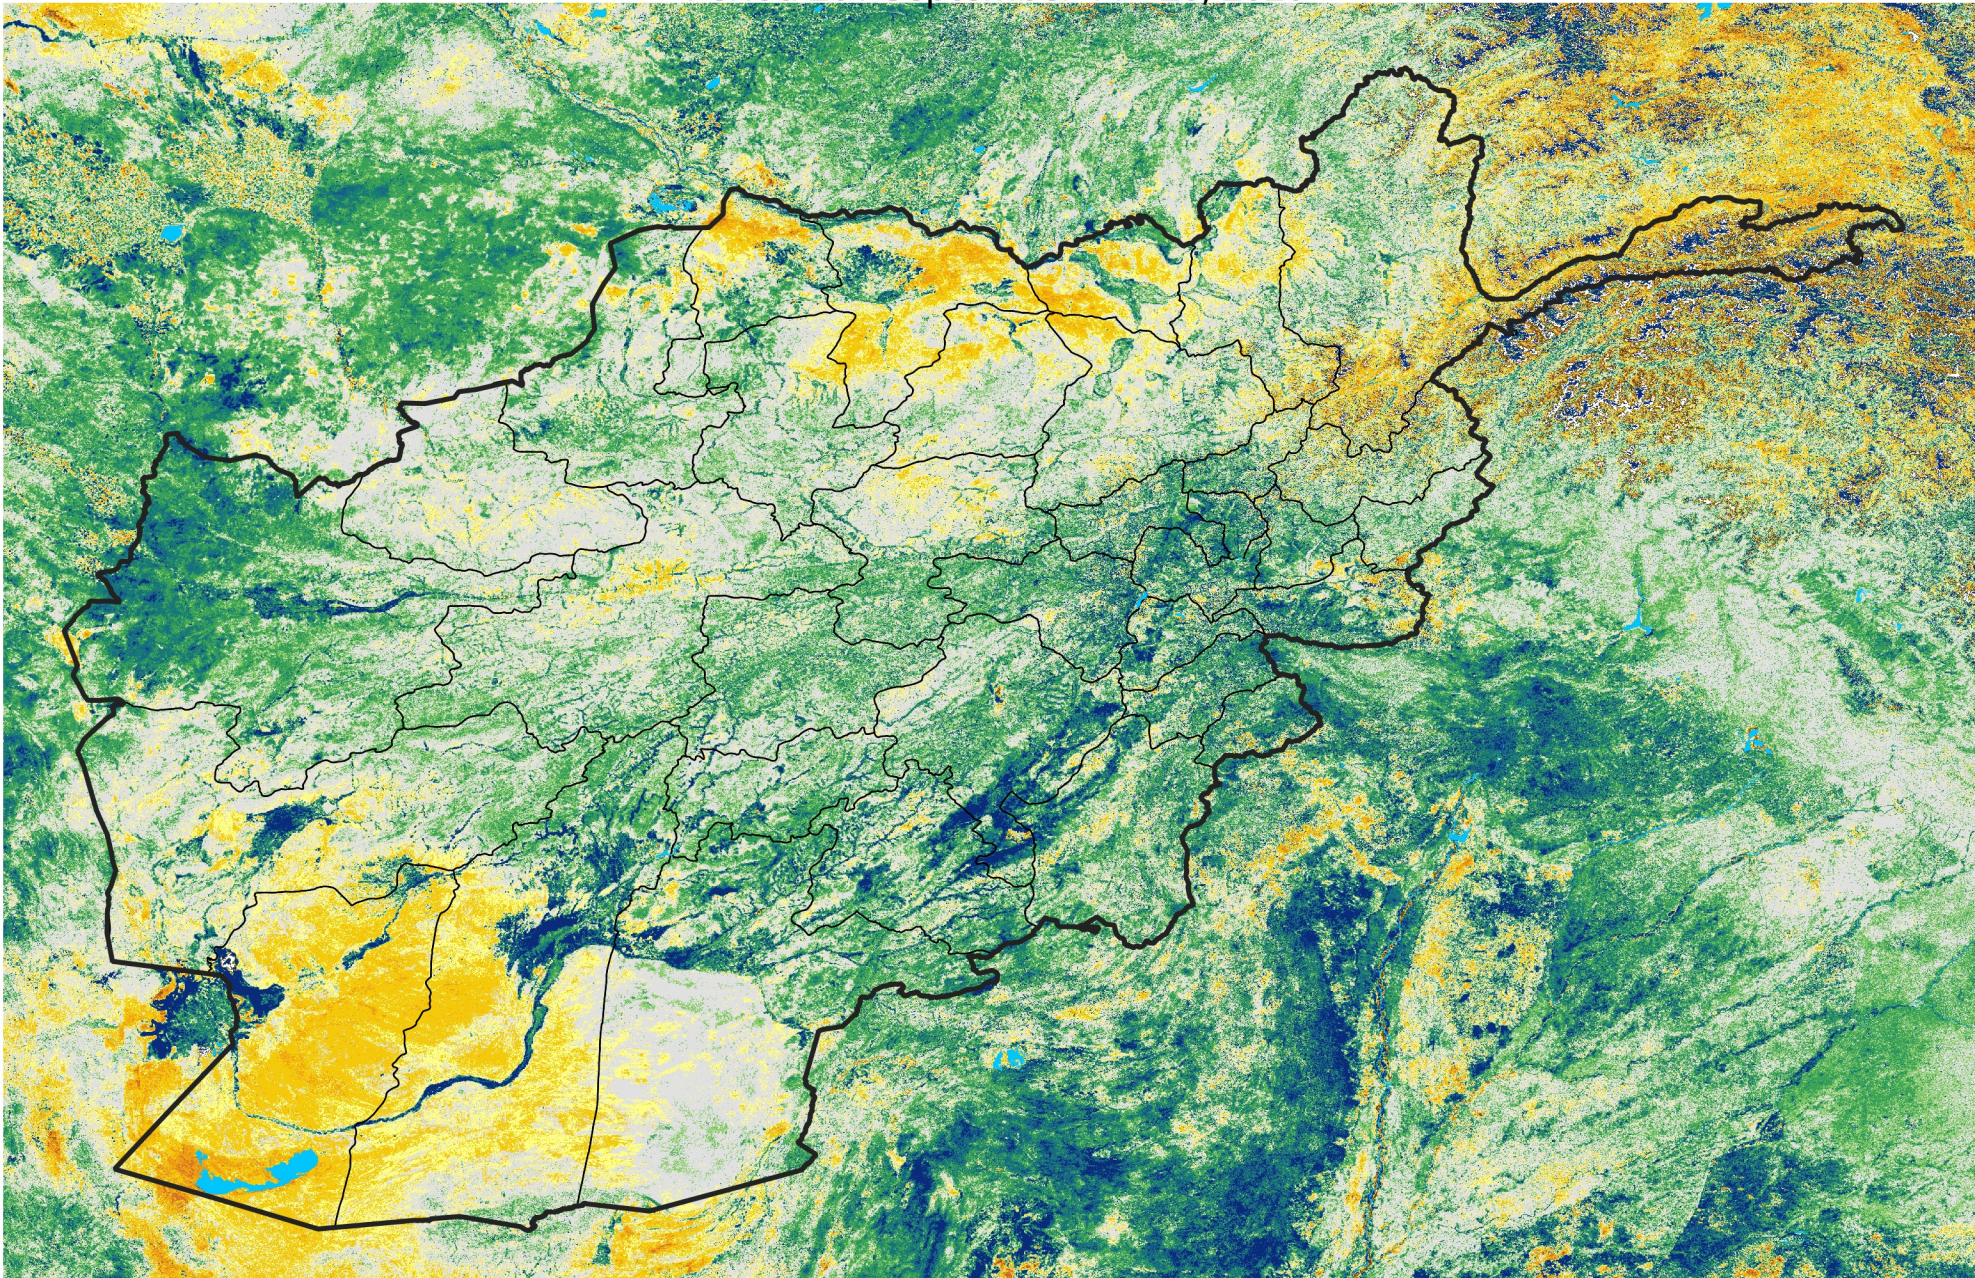

Afghanistan

Percent of Mean NDVI

2020 / mean (2003 - 2022)

Period 26 / September 11 - 20, 2020

Percent of Normal