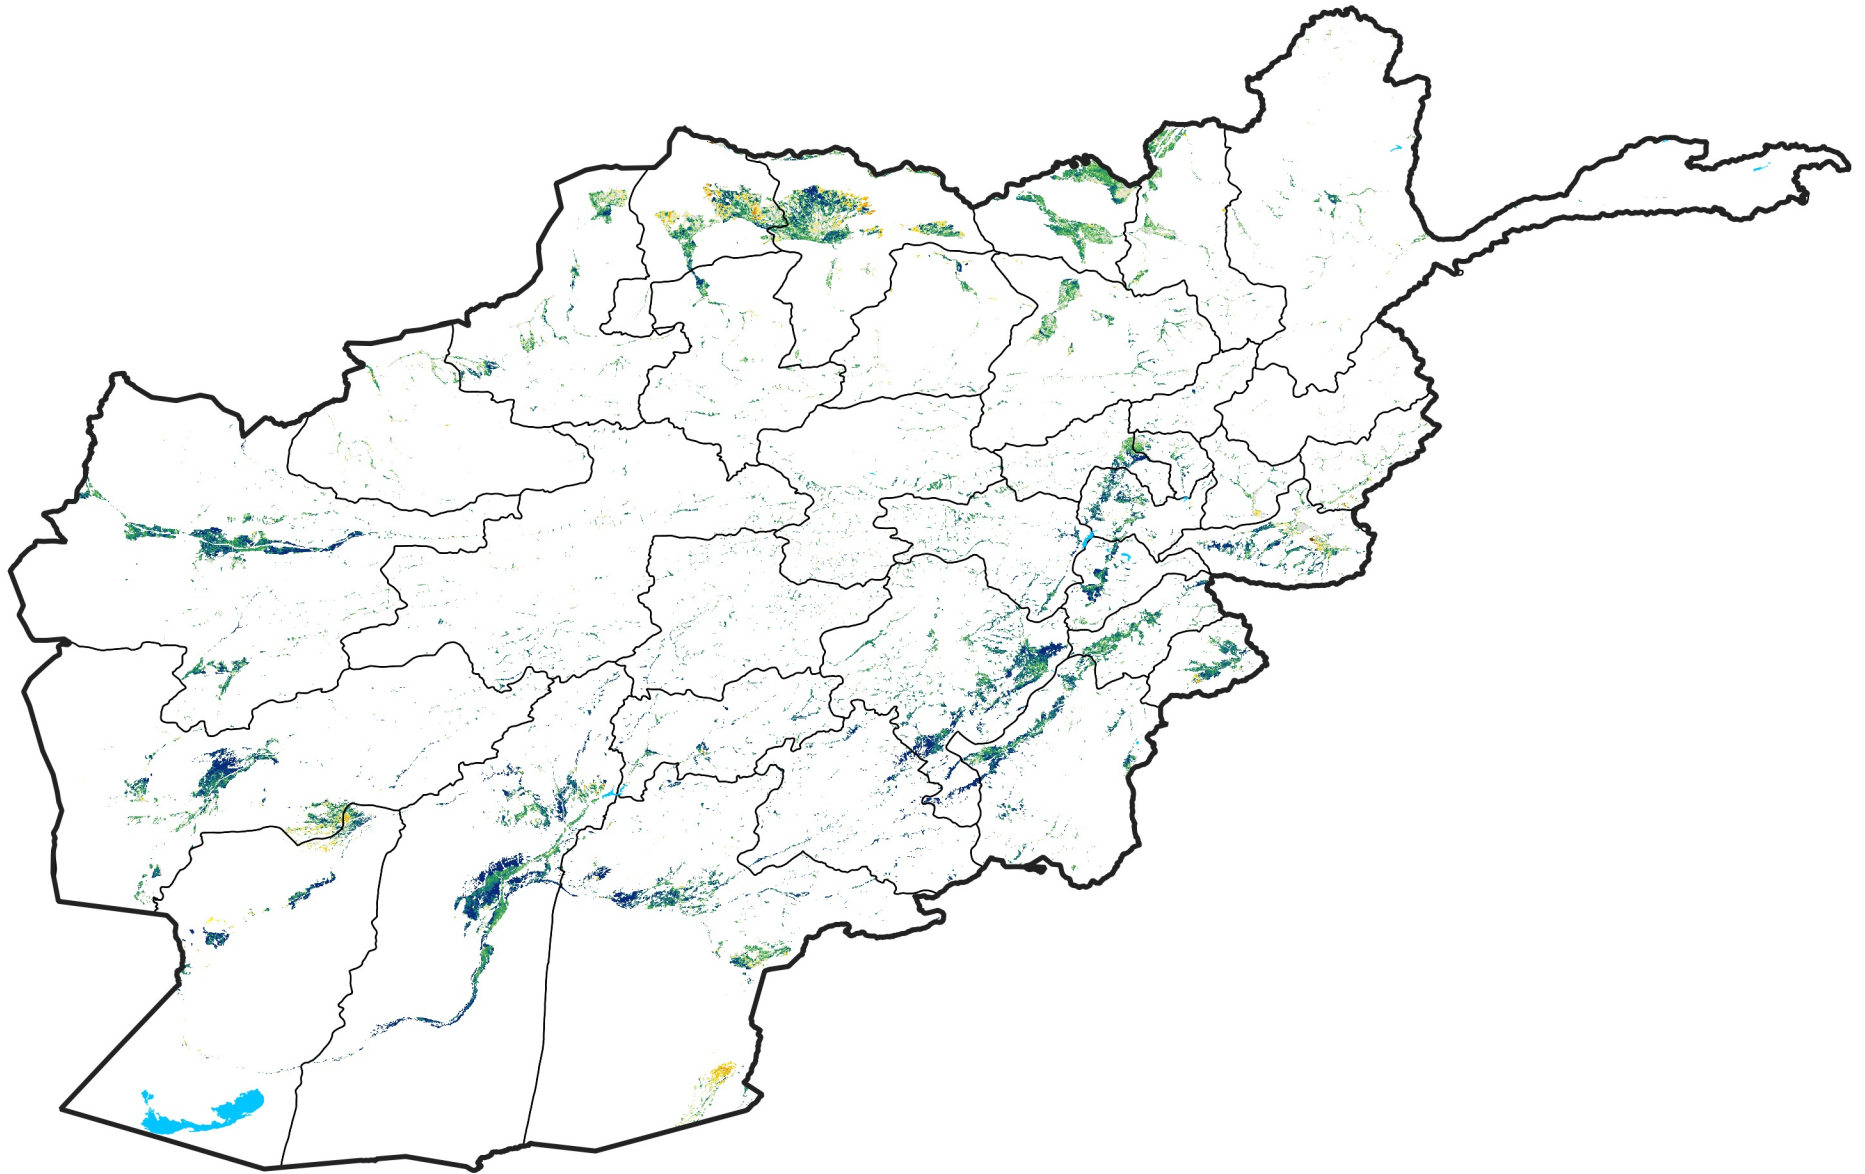

Afghanistan Irrigated Agricultural Areas

Percent of Mean NDVI

2020 / mean (2003 - 2022)

Period 26 / September 11 - 20, 2020

Percent of Normal