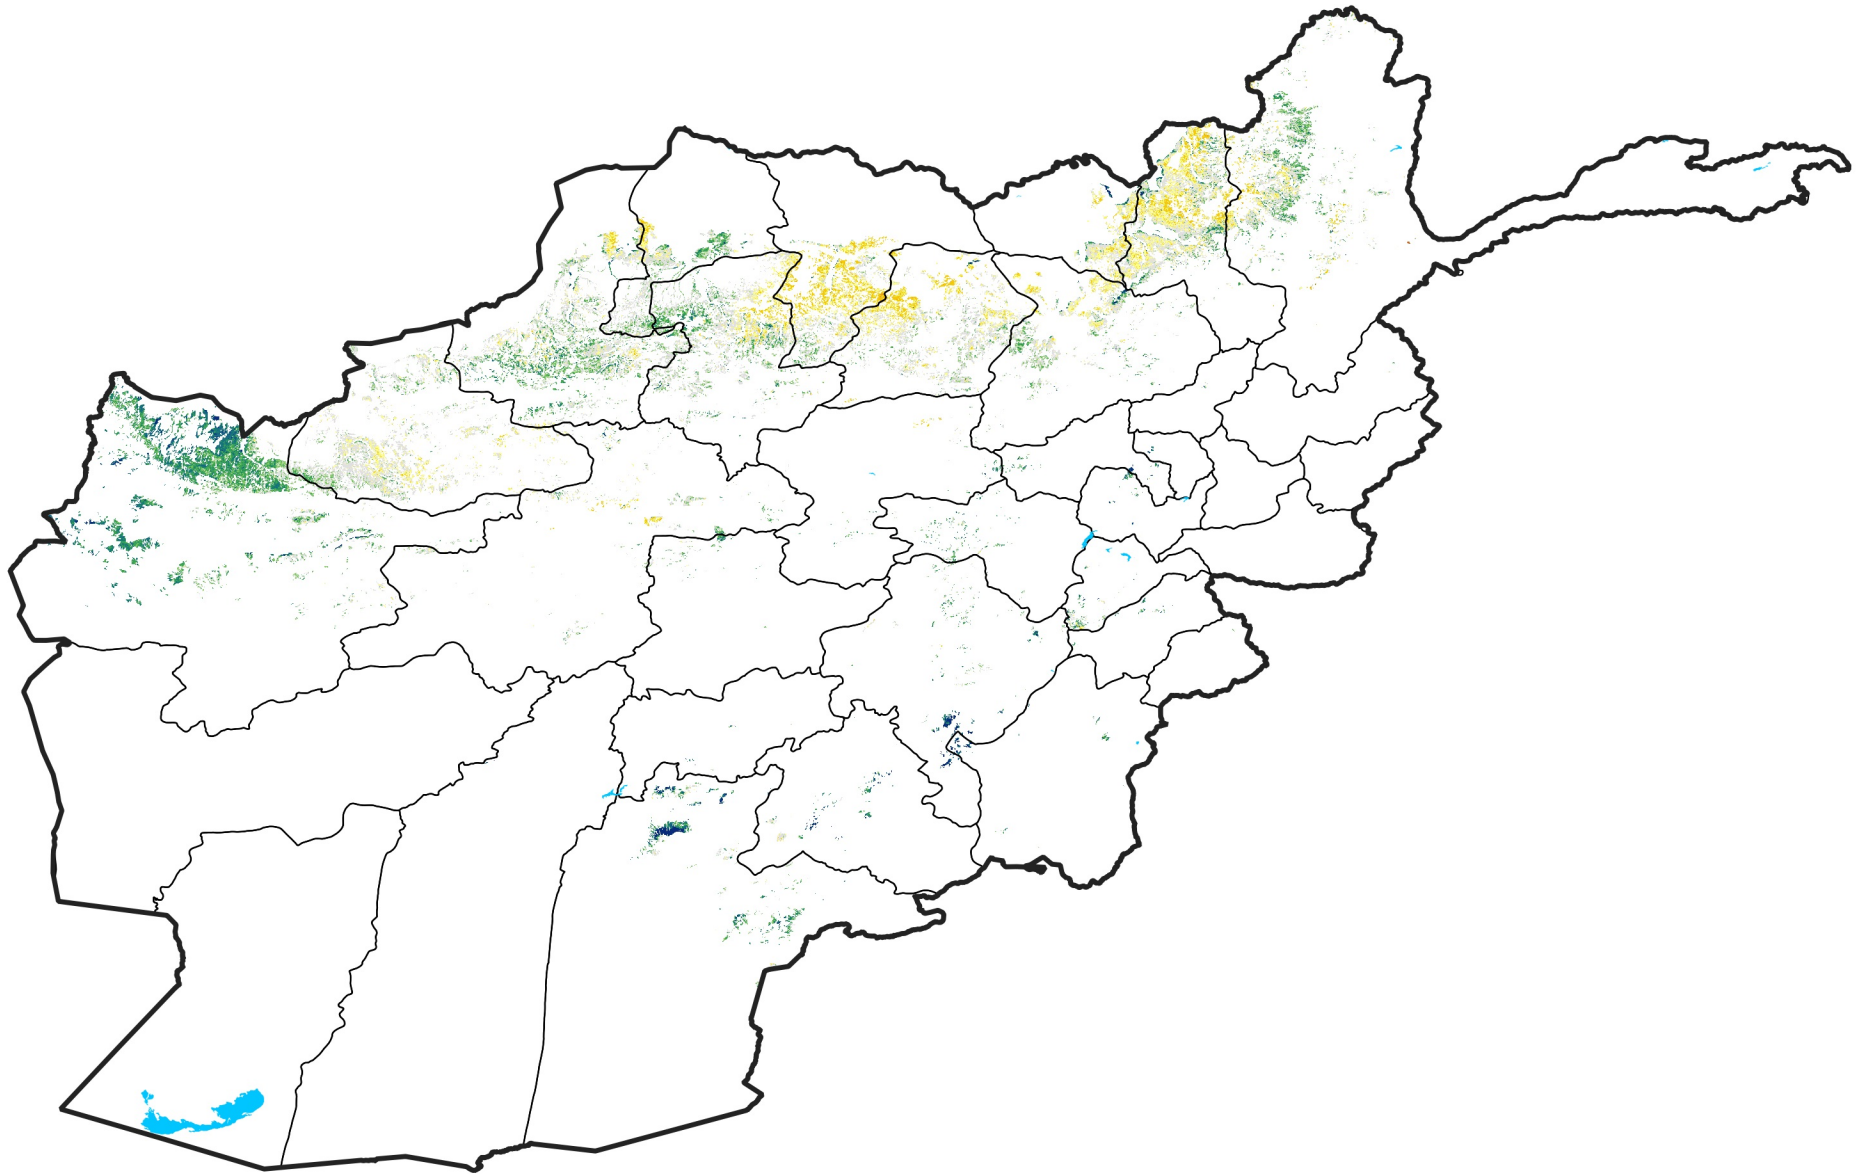

Afghanistan Rainfed Agricultural Areas

Percent of Mean NDVI

2020 / mean (2003 - 2022)

Period 26 / September 11 - 20, 2020

Percent of Normal