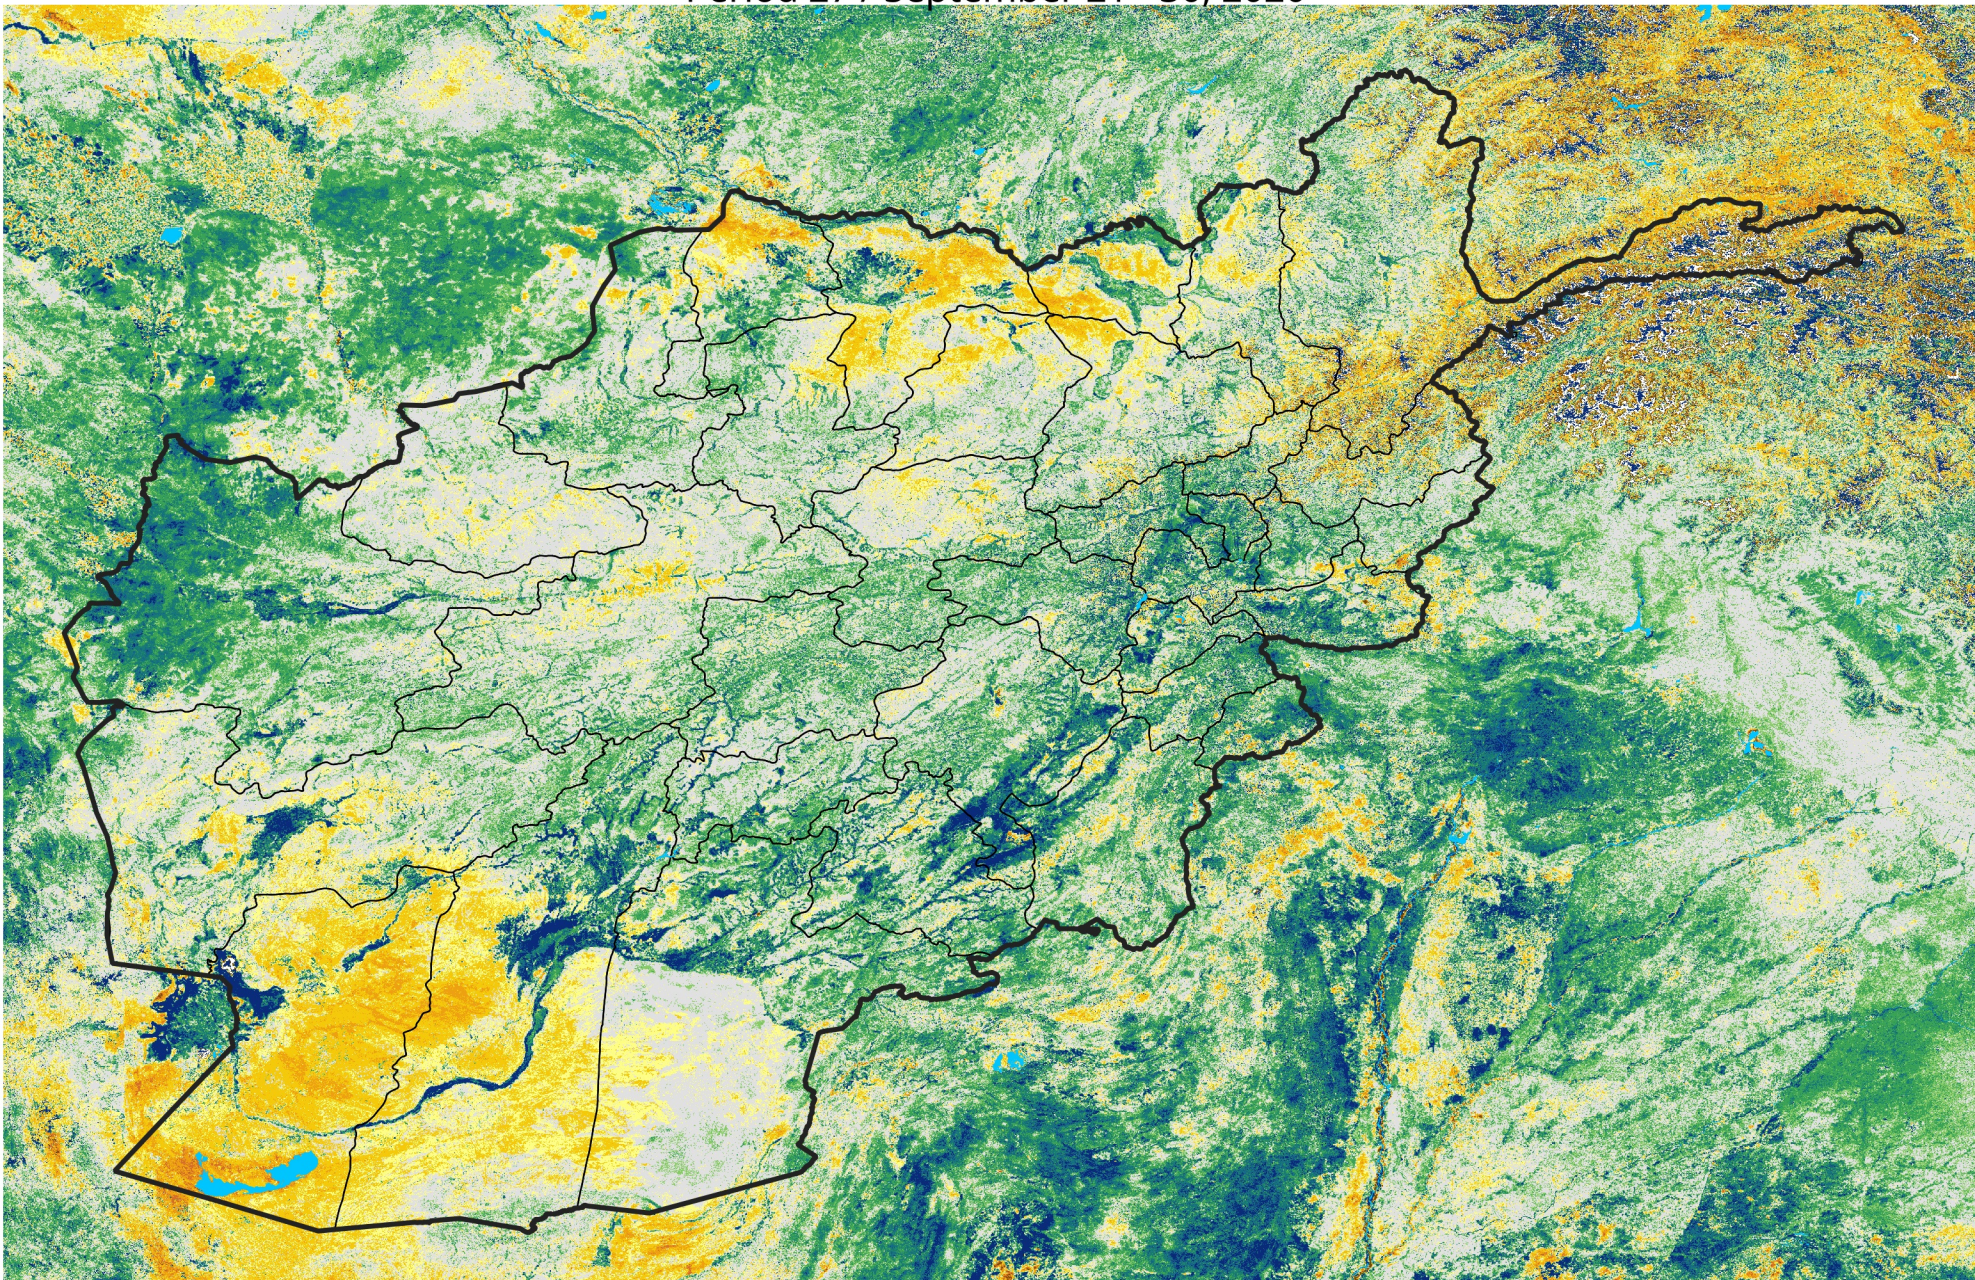

Afghanistan

Percent of Mean NDVI

2020 / mean (2003 - 2022)

Period 27 / September 21 - 30, 2020

Percent of Normal