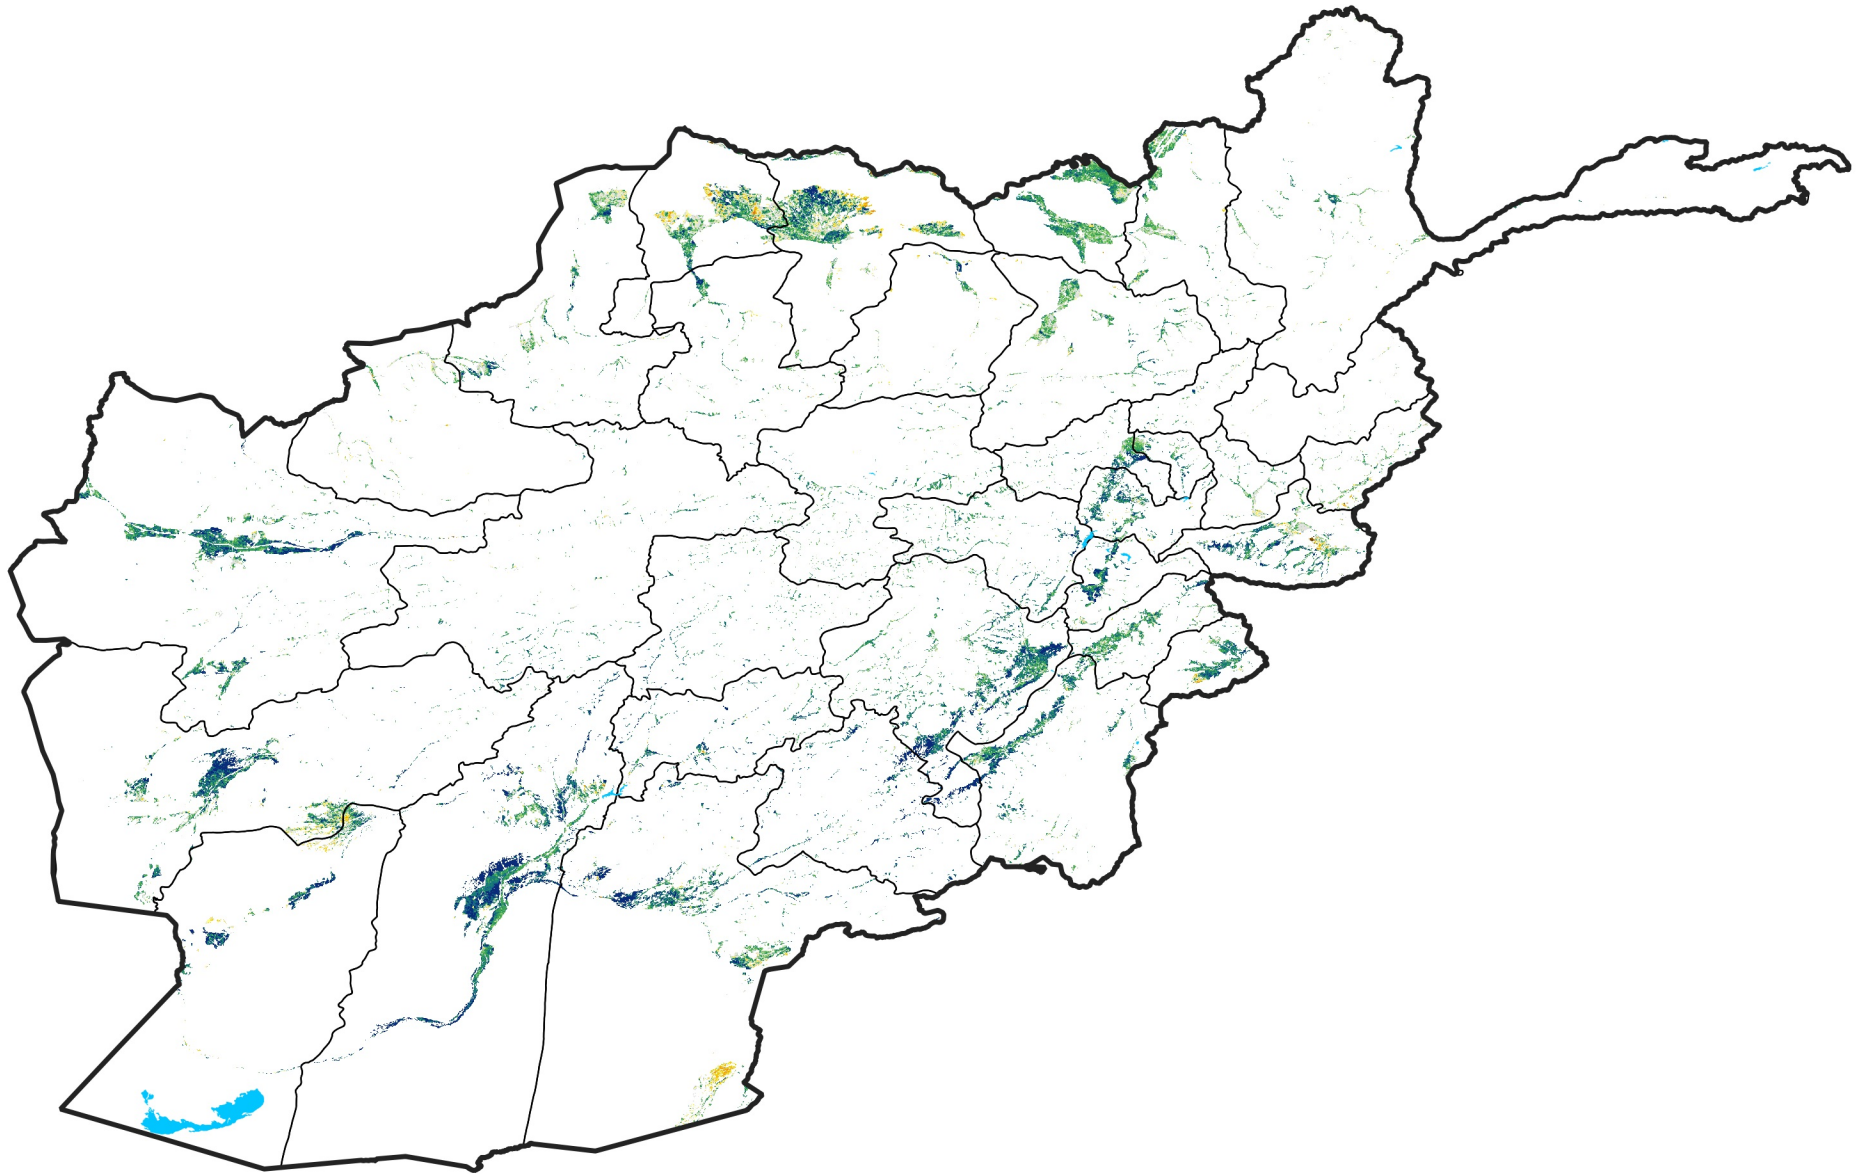

Afghanistan Irrigated Agricultural Areas

Percent of Mean NDVI

2020 / mean (2003 - 2022)

Period 27 / September 21 - 30, 2020

Percent of Normal