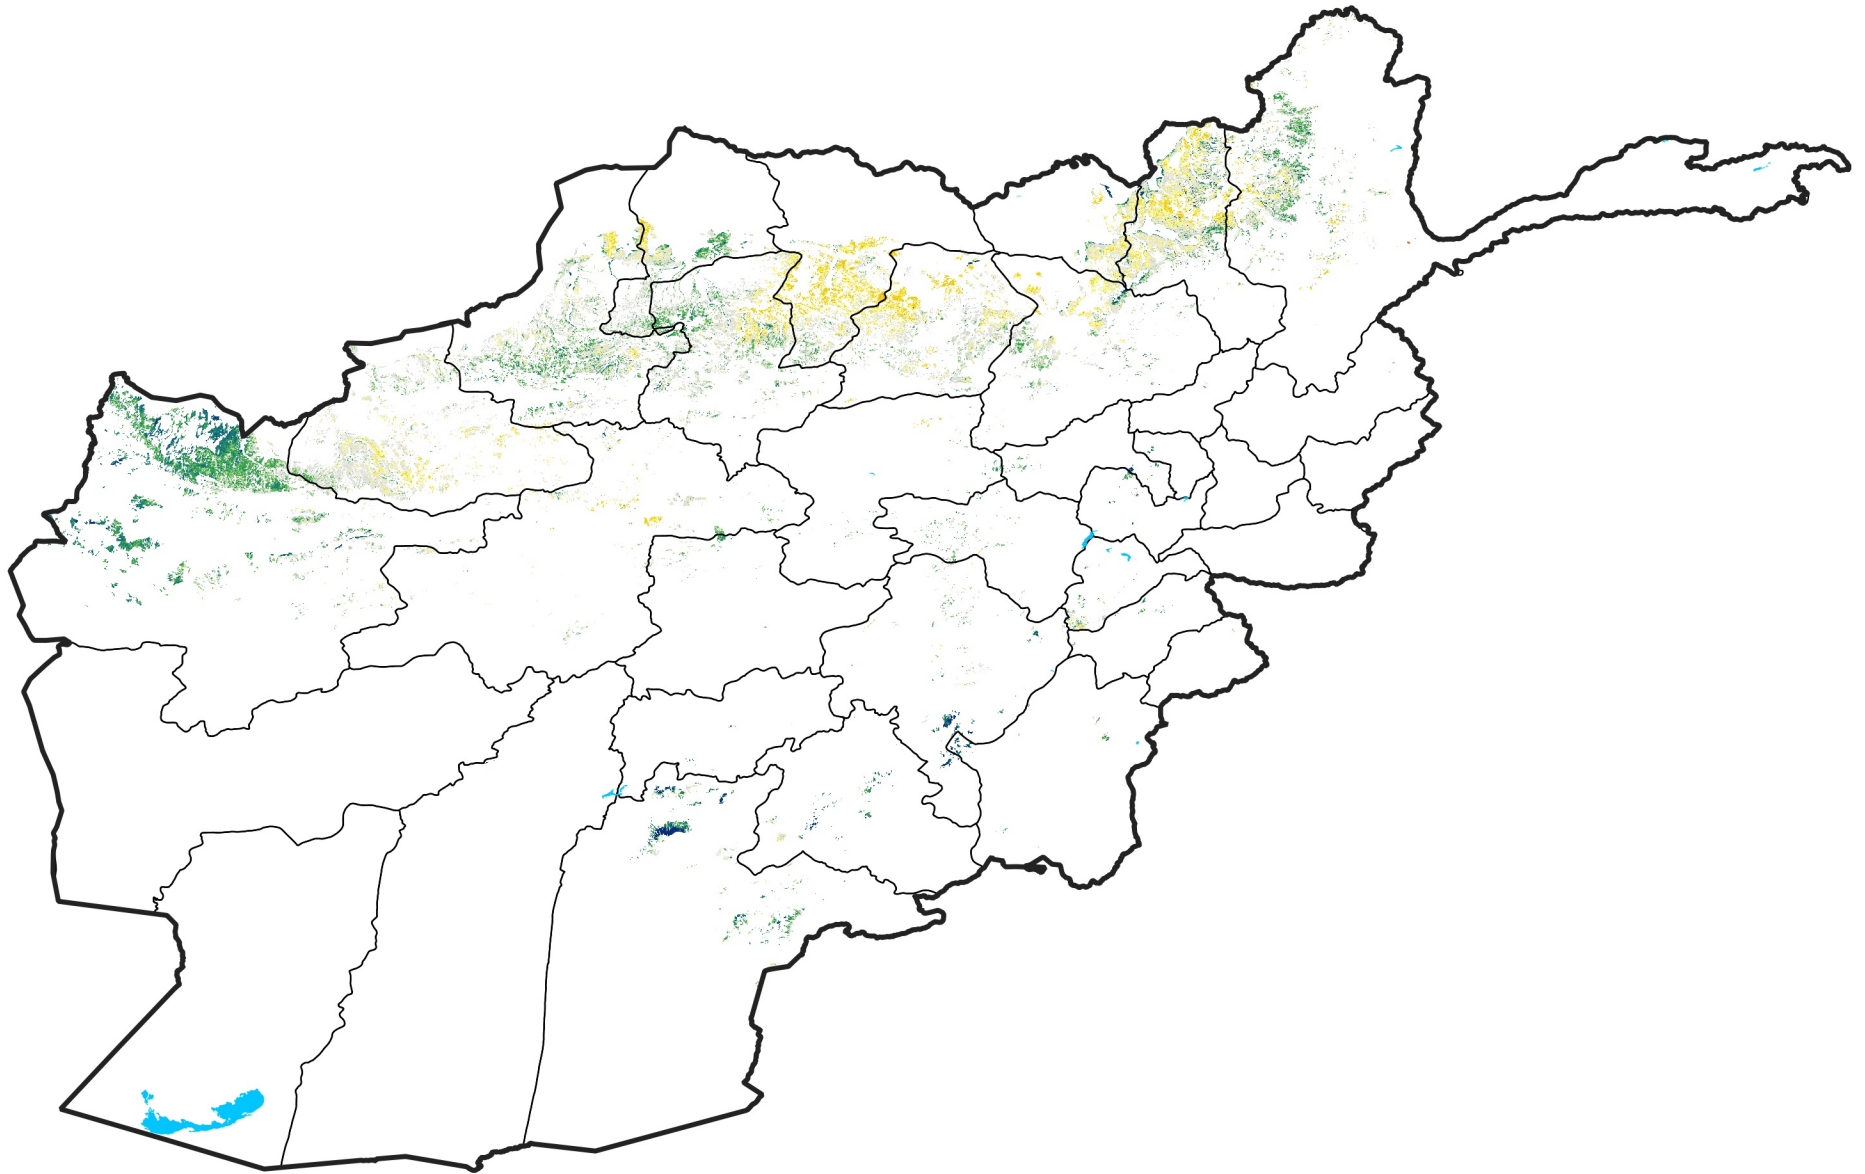

Afghanistan Rainfed Agricultural Areas

Percent of Mean NDVI

2020 / mean (2003 - 2022)

Period 27 / September 21 - 30, 2020

Percent of Normal