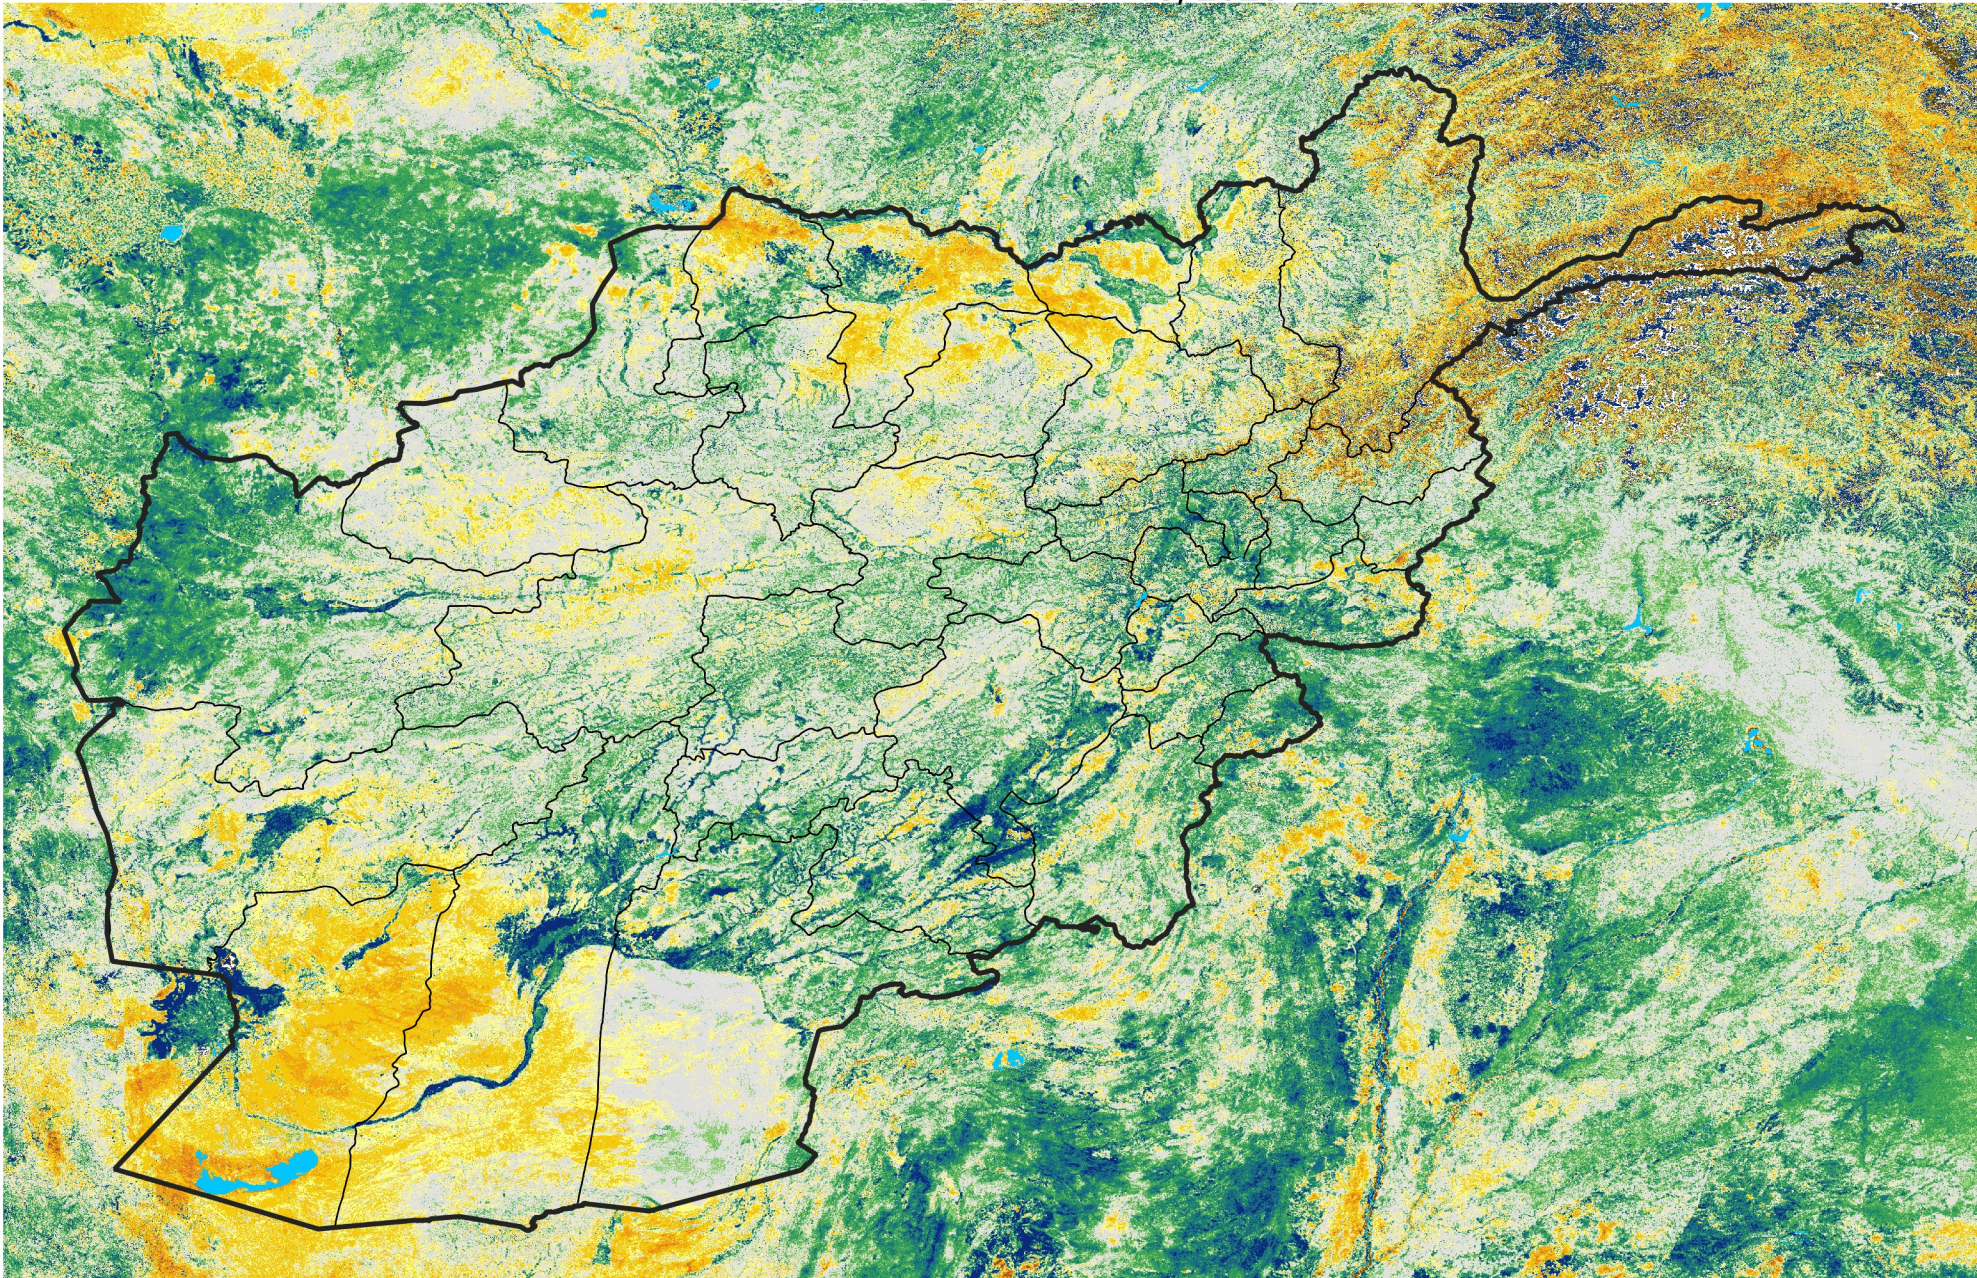

Afghanistan

Percent of Mean NDVI

2020 / mean (2003 - 2022)

Period 28 / October 01 - 10, 2020

Percent of Normal