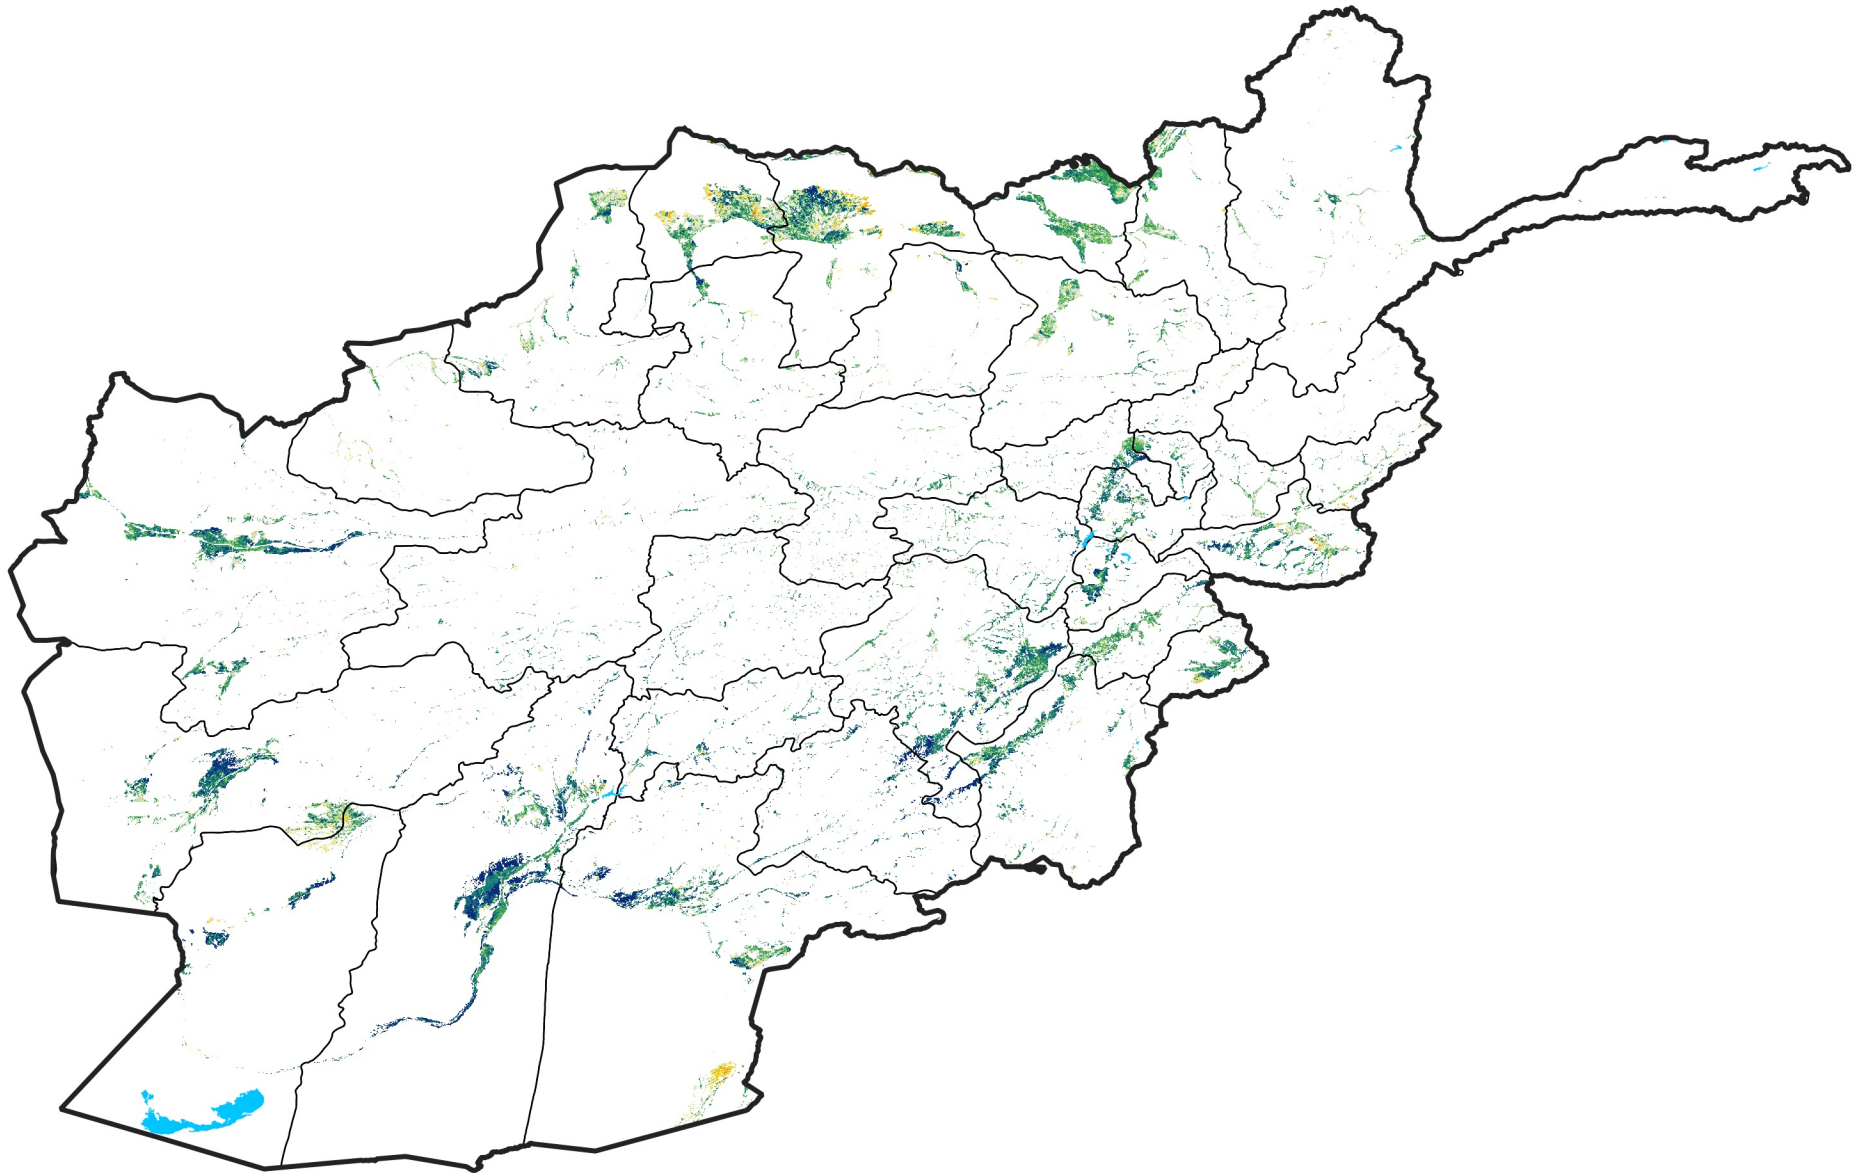

Afghanistan Irrigated Agricultural Areas

Percent of Mean NDVI

2020 / mean (2003 - 2022)

Period 28 / October 01 - 10, 2020

Percent of Normal