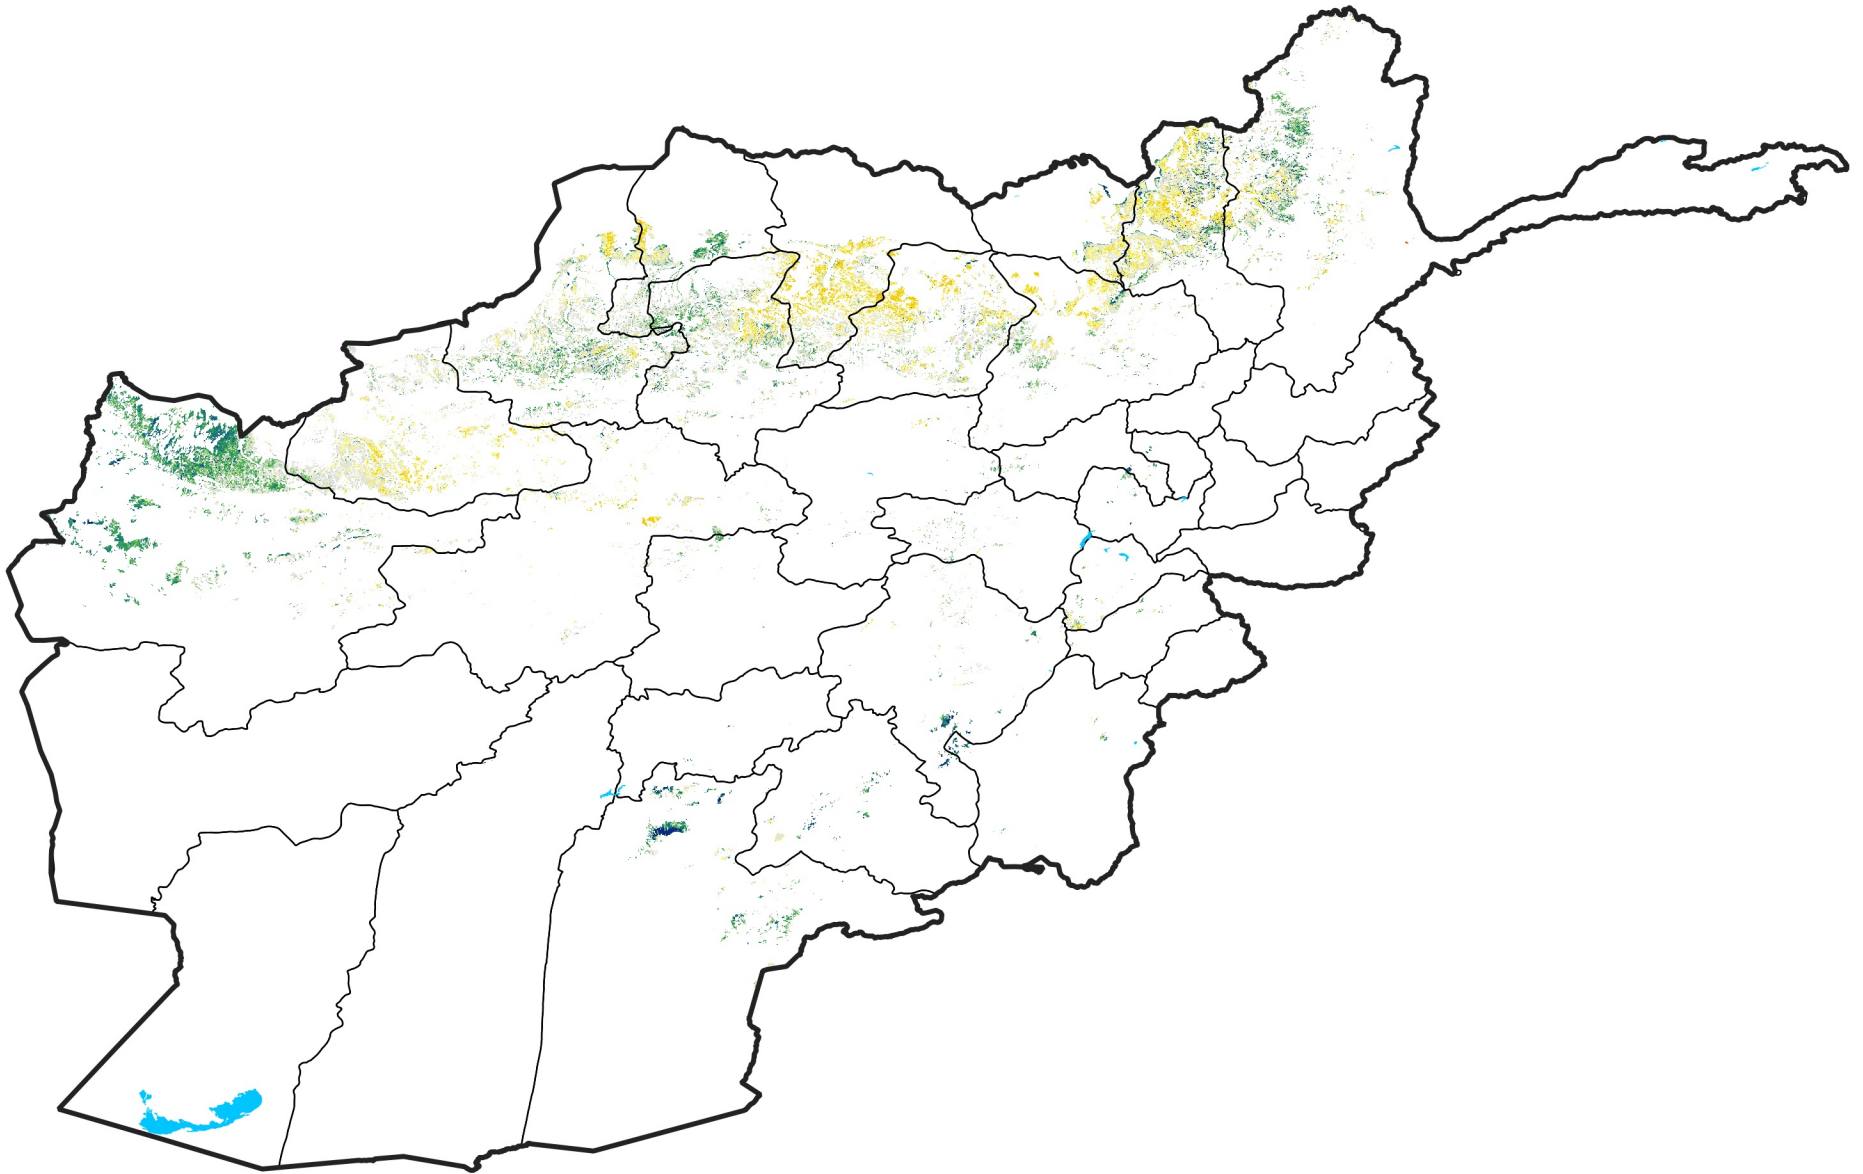

Afghanistan Rainfed Agricultural Areas

Percent of Mean NDVI

2020 / mean (2003 - 2022)

Period 28 / October 01 - 10, 2020

Percent of Normal