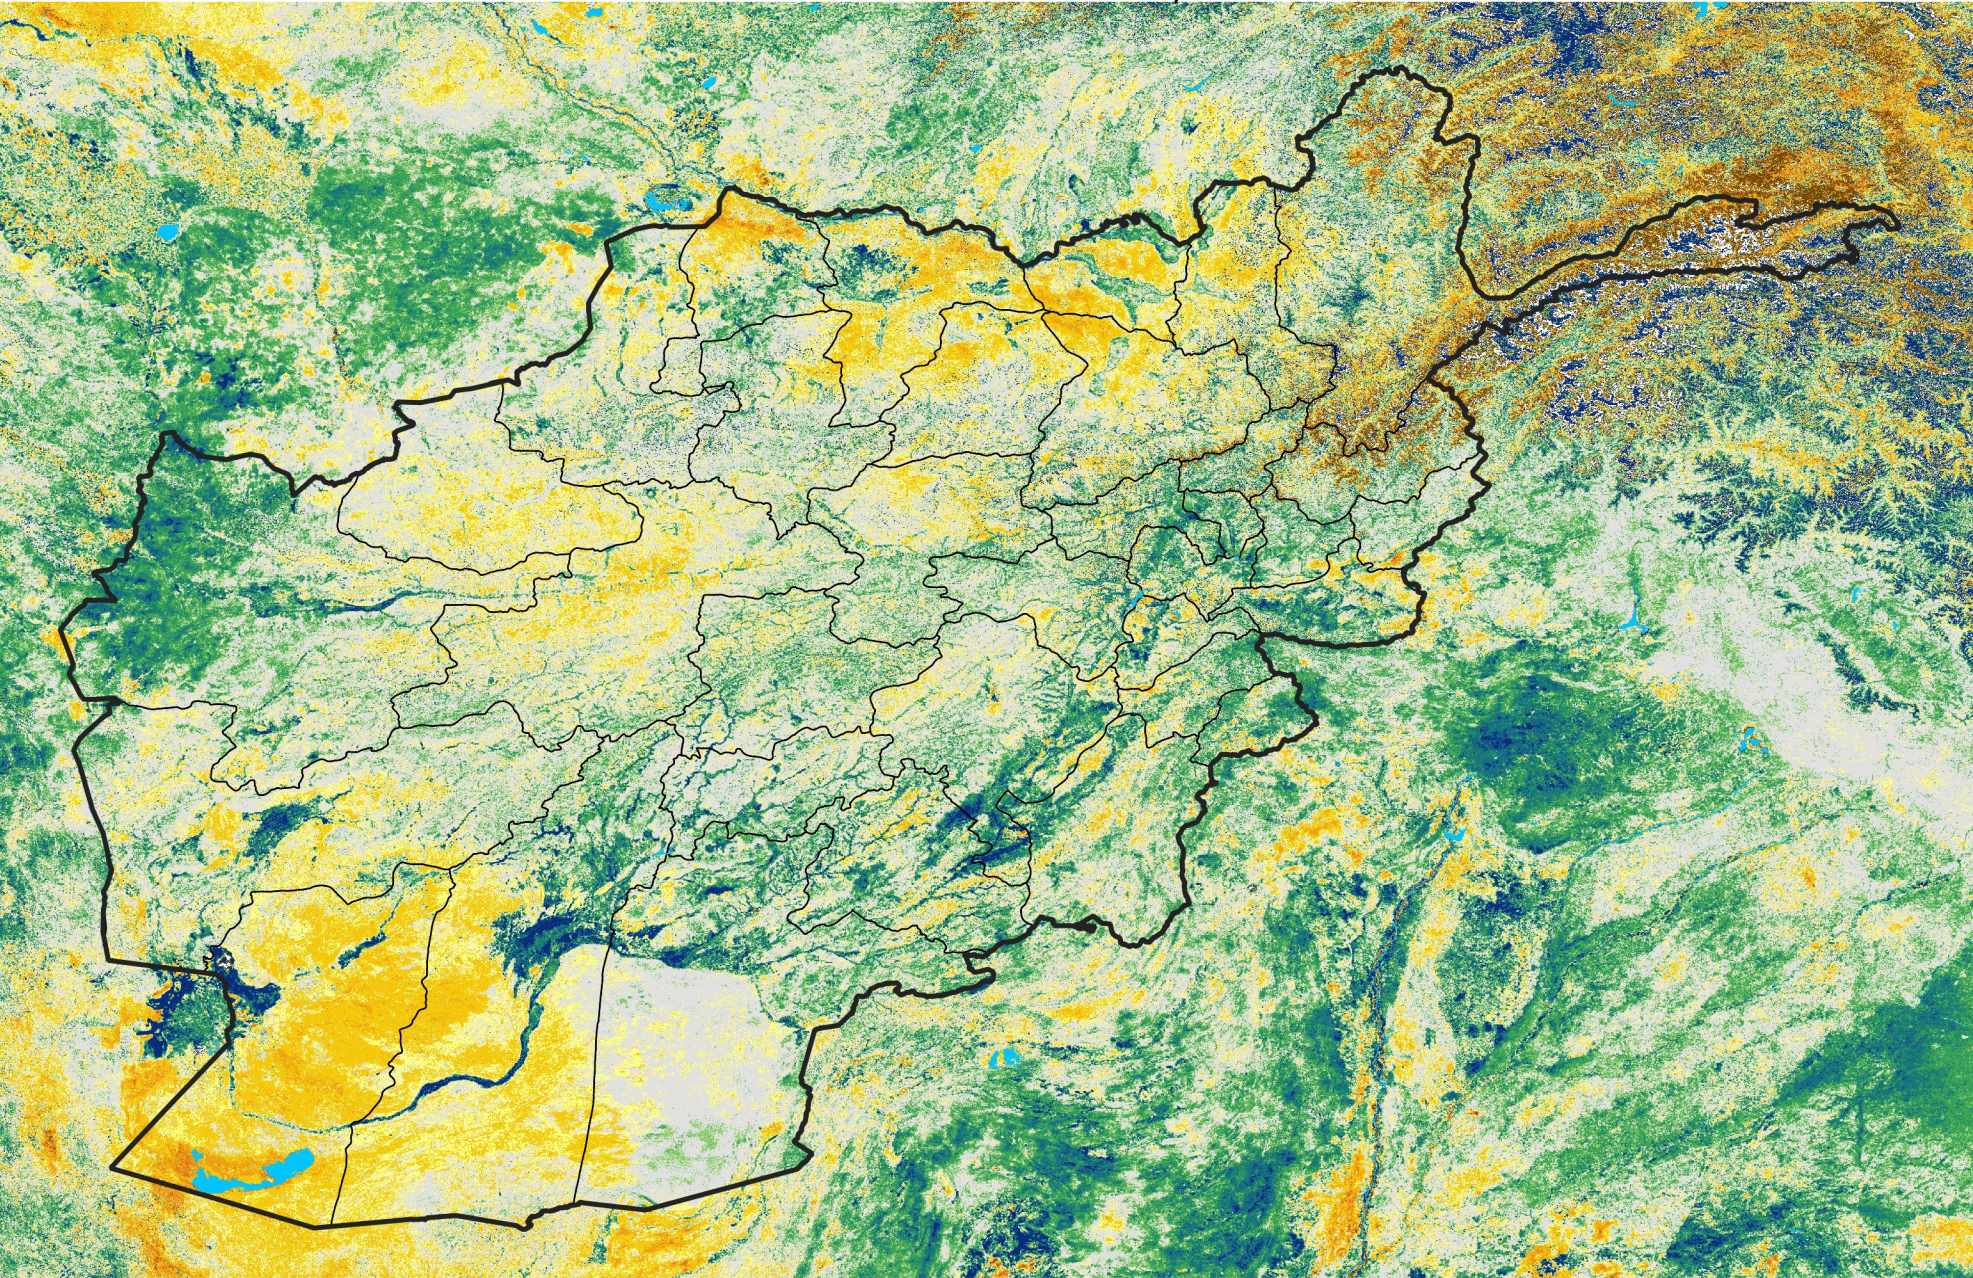

Afghanistan

Percent of Mean NDVI

2020 / mean (2003 - 2022)

Period 29 / October 11 - 20, 2020

Percent of Normal