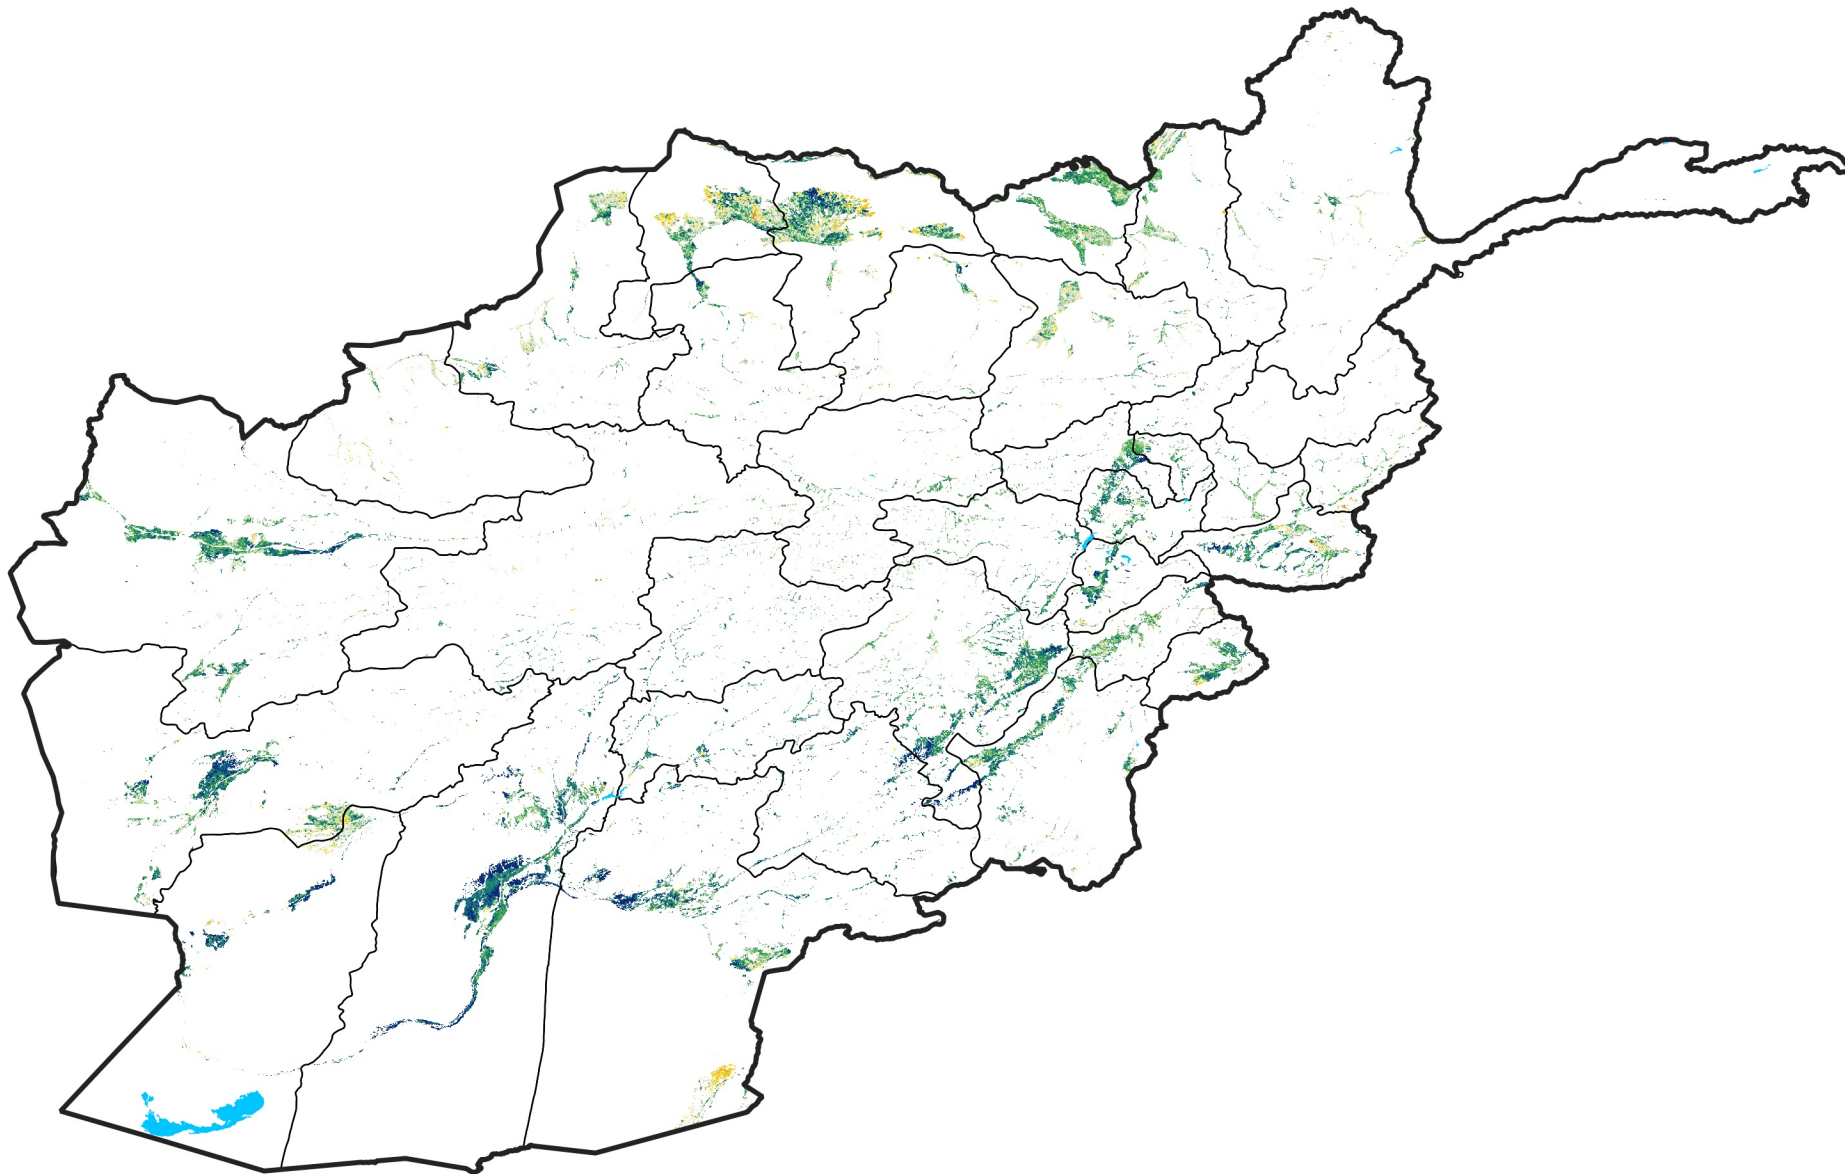

Afghanistan Irrigated Agricultural Areas

Percent of Mean NDVI

2020 / mean (2003 - 2022)

Period 29 / October 11 - 20, 2020

Percent of Normal