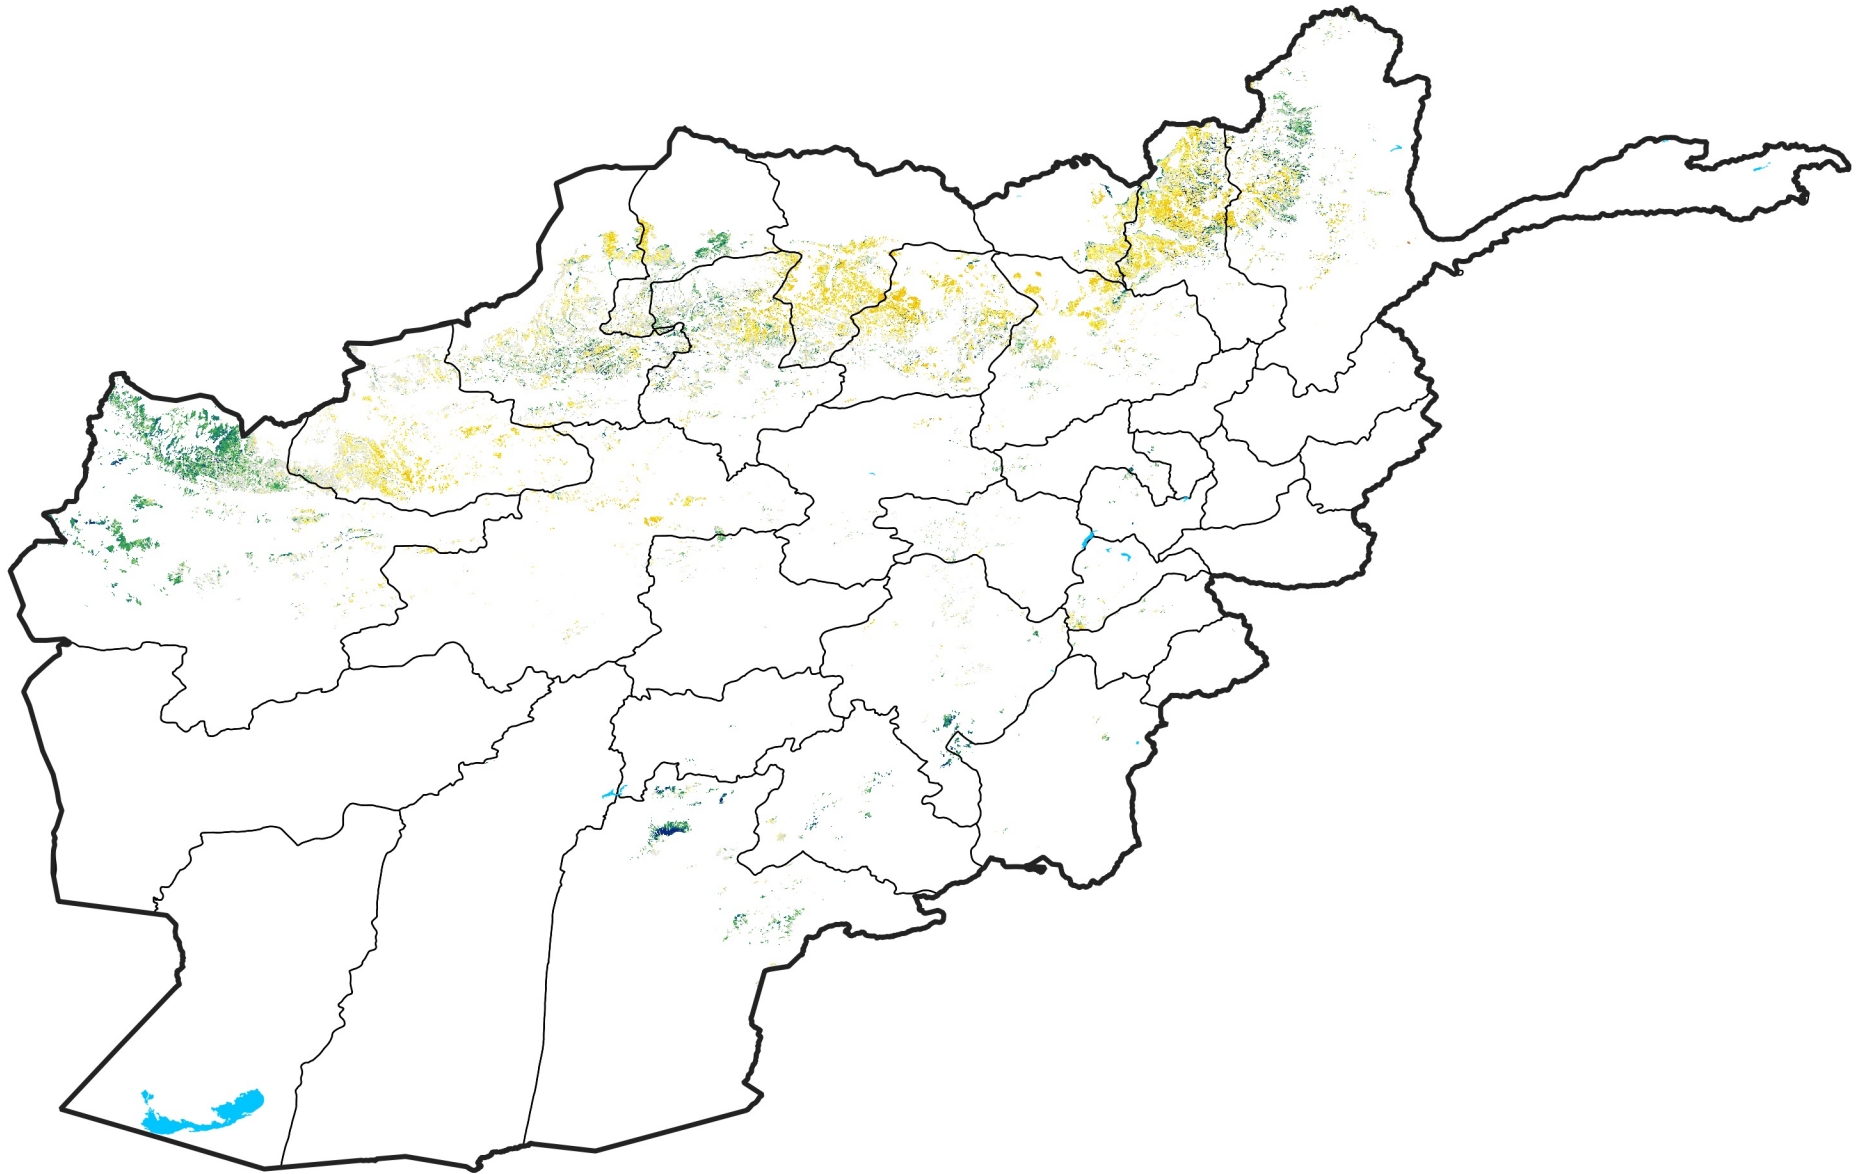

Afghanistan Rainfed Agricultural Areas

Percent of Mean NDVI

2020 / mean (2003 - 2022)

Period 29 / October 11 - 20, 2020

Percent of Normal