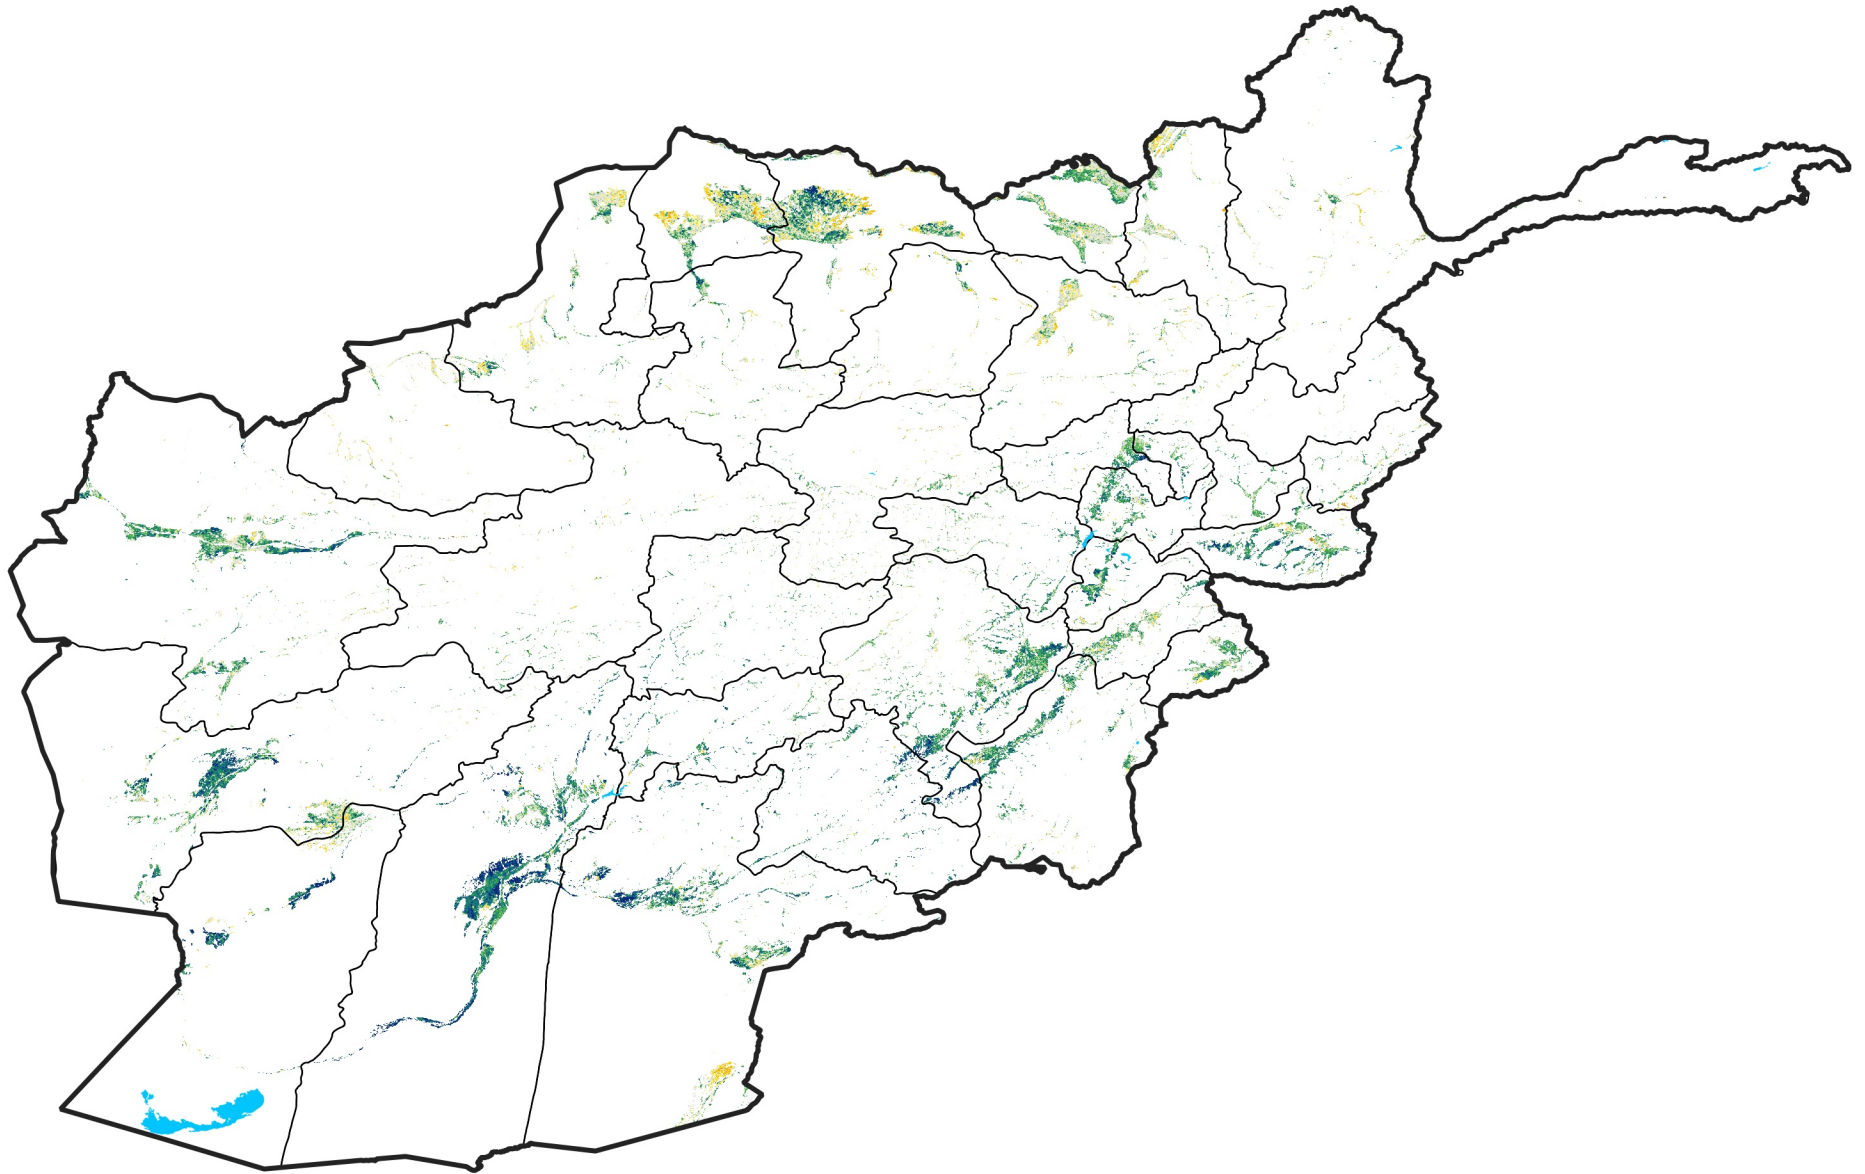

Afghanistan Irrigated Agricultural Areas

Percent of Mean NDVI

2020 / mean (2003 - 2022)

Period 30 / October 21 - 31, 2020

Percent of Normal