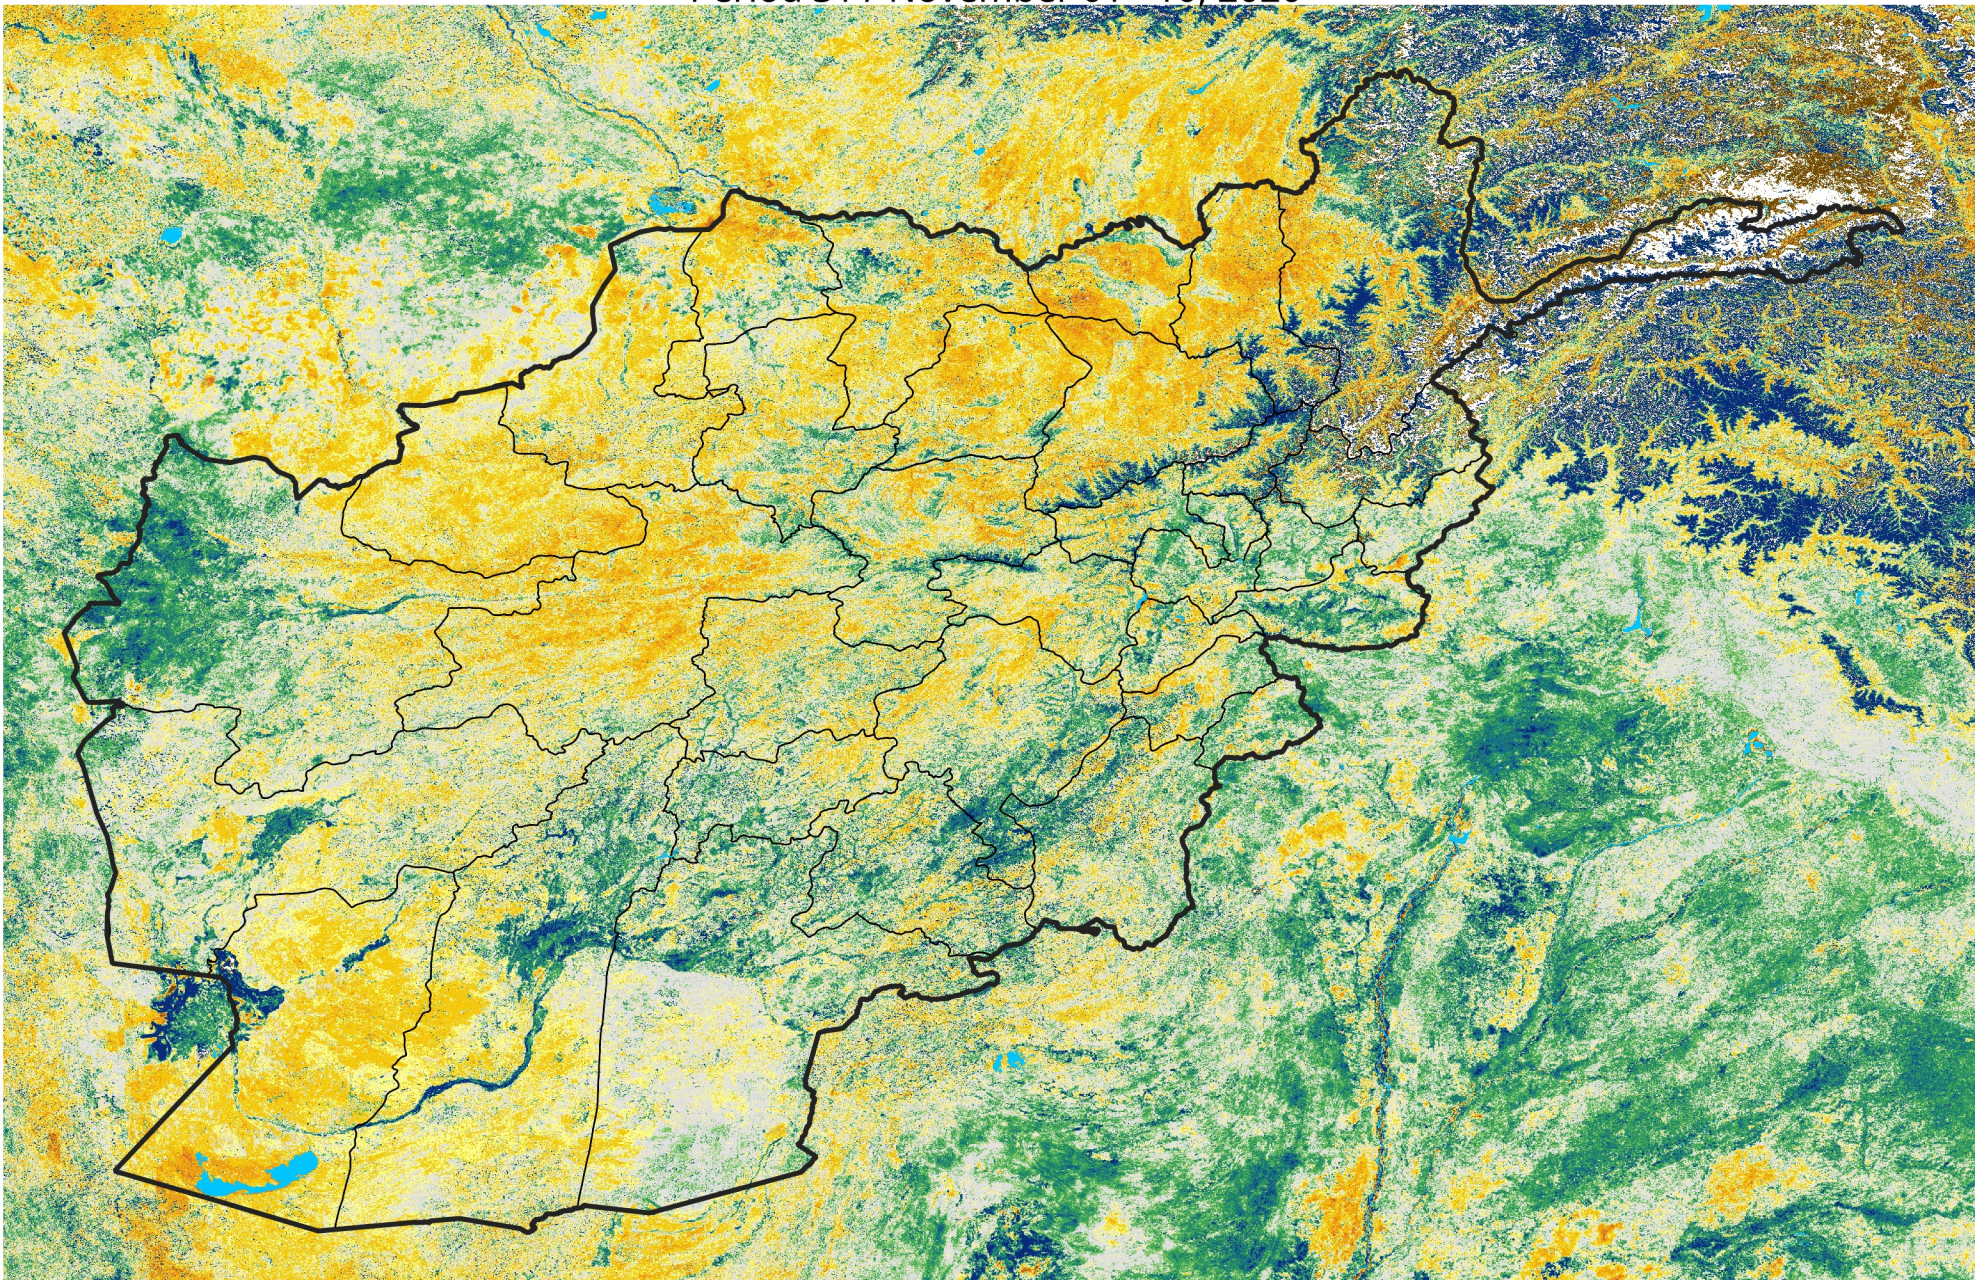

Afghanistan

Percent of Mean NDVI

2020 / mean (2003 - 2022)

Period 31 / November 01 - 10, 2020

Percent of Normal