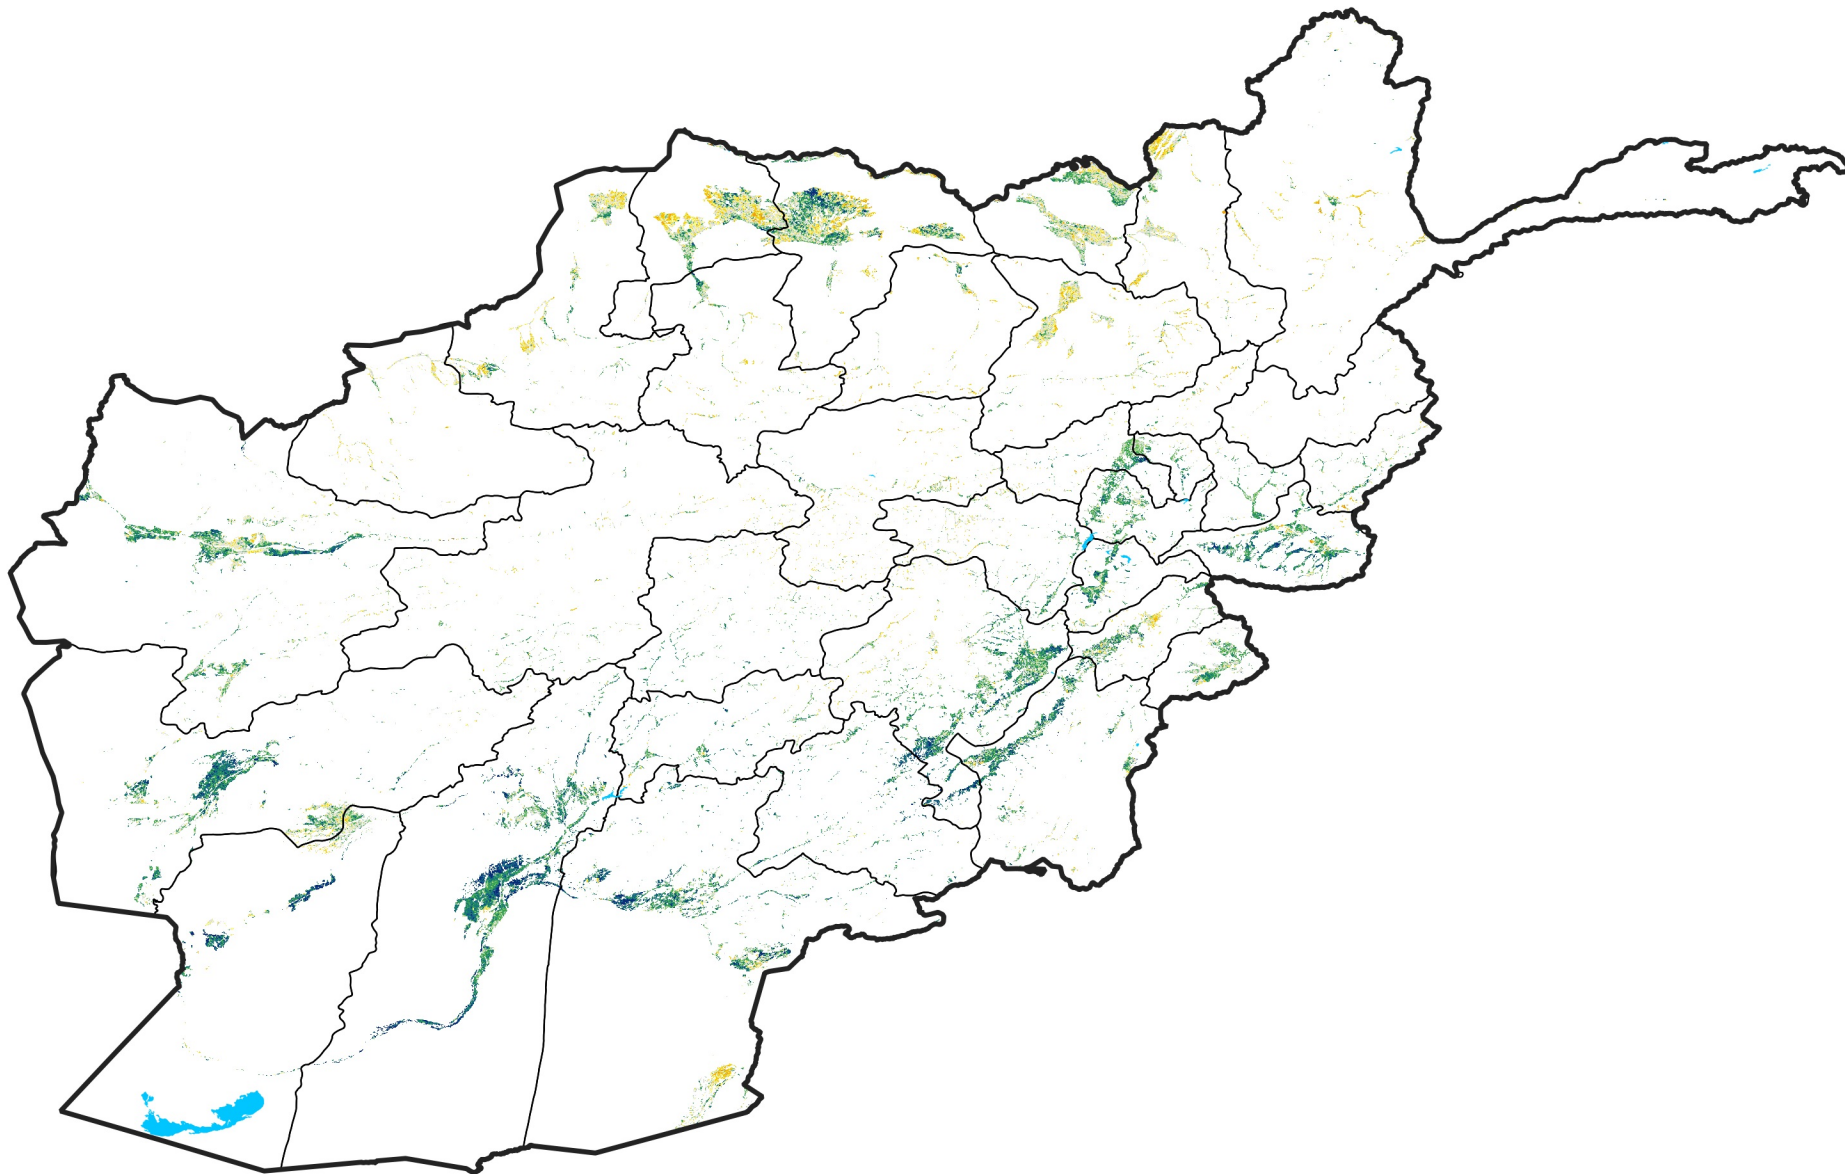

Afghanistan Irrigated Agricultural Areas

Percent of Mean NDVI

2020 / mean (2003 - 2022)

Period 31 / November 01 - 10, 2020

Percent of Normal