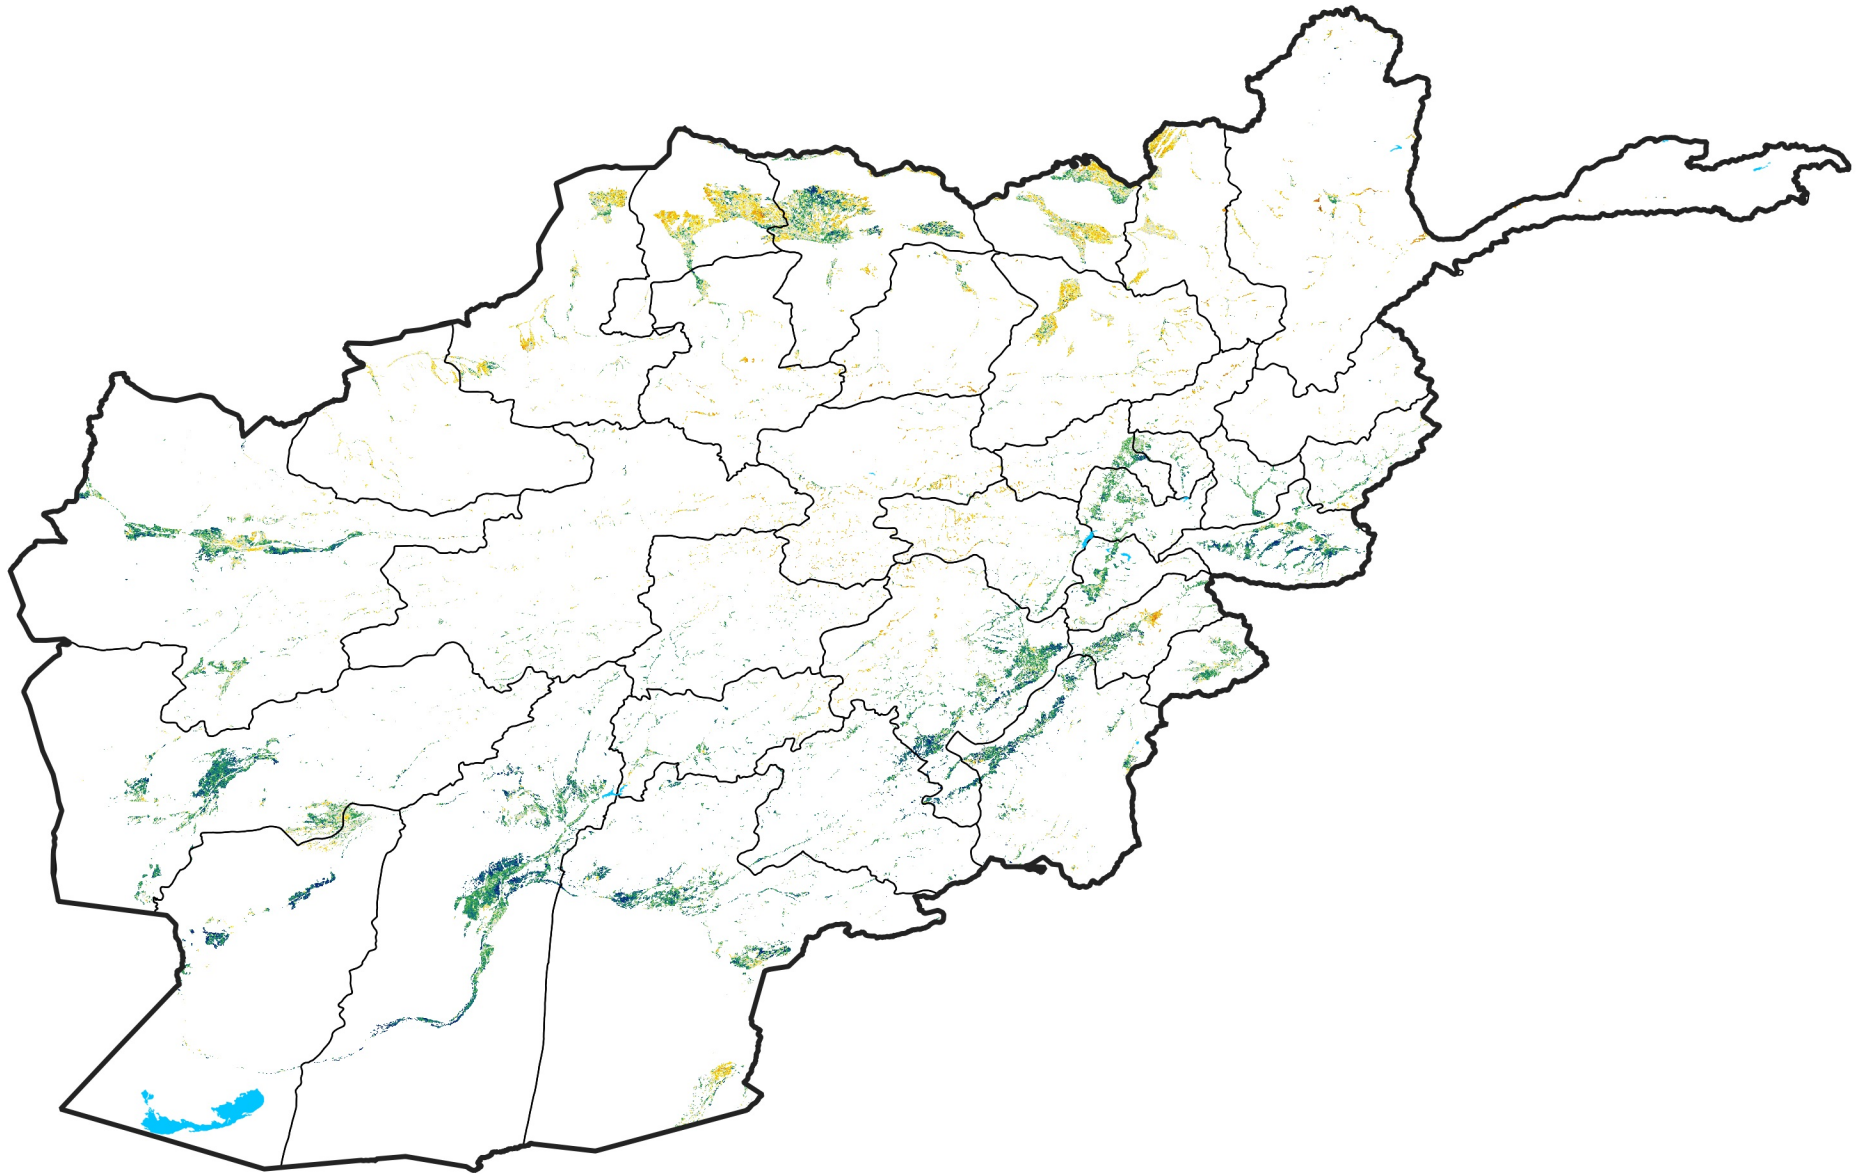

Afghanistan Irrigated Agricultural Areas

Percent of Mean NDVI

2020 / mean (2003 - 2022)

Period 32 / November 11 - 20, 2020

Percent of Normal