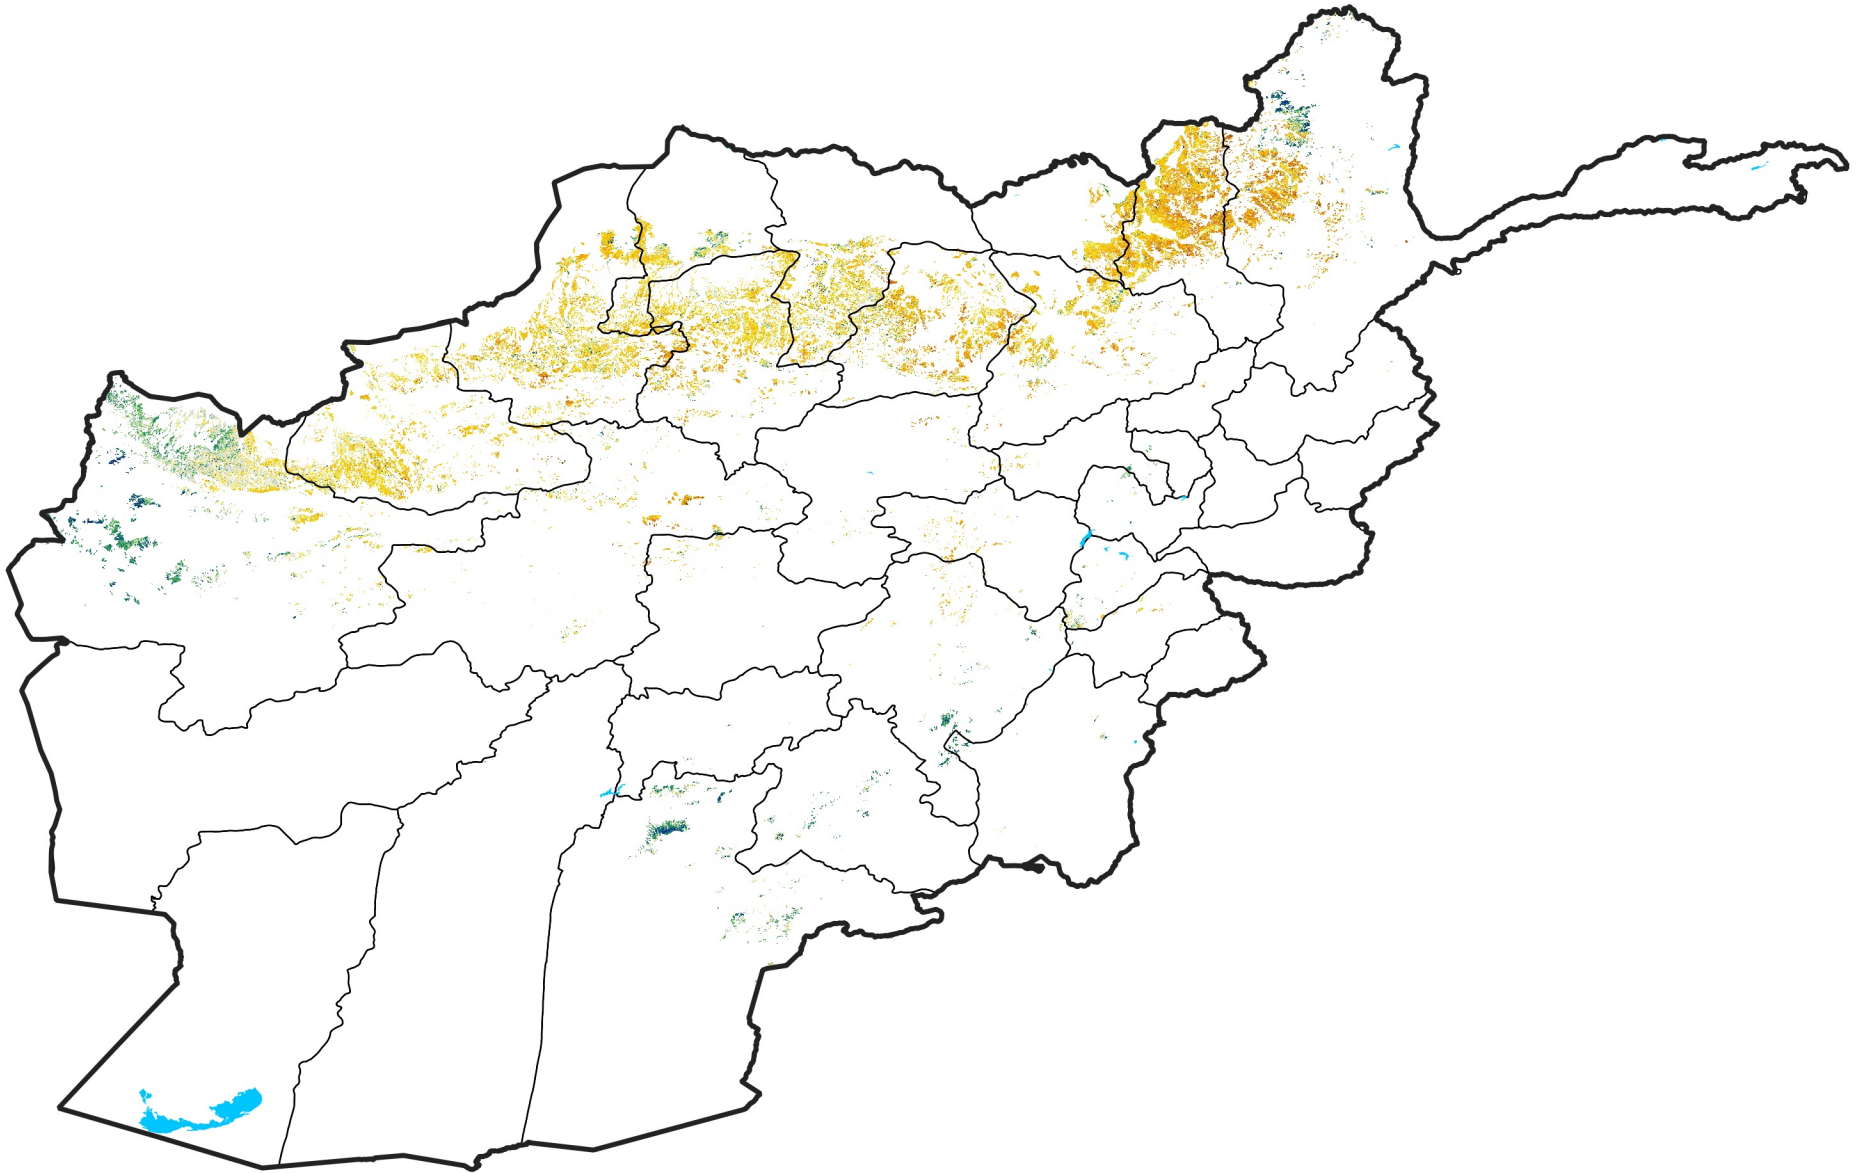

Afghanistan Rainfed Agricultural Areas

Percent of Mean NDVI

2020 / mean (2003 - 2022)

Period 32 / November 11 - 20, 2020

Percent of Normal