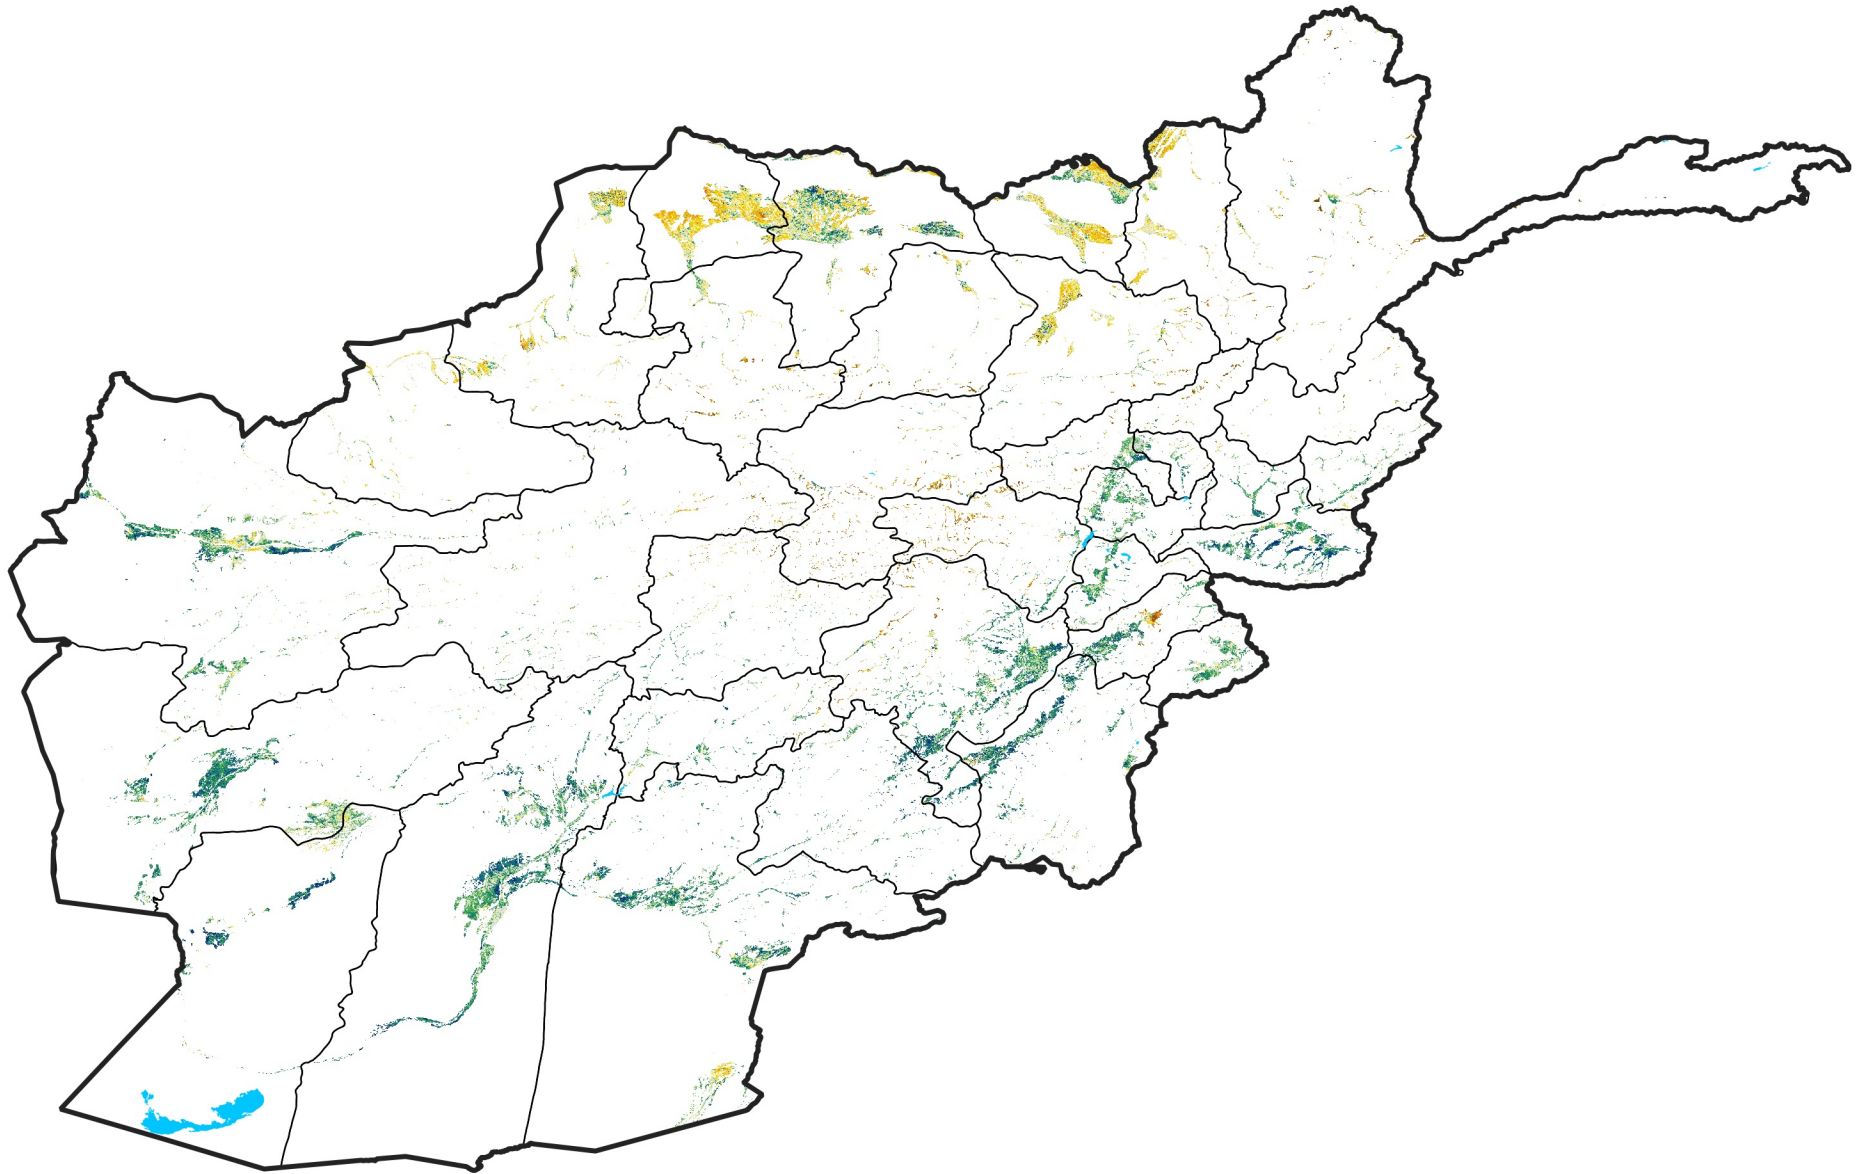

Afghanistan Irrigated Agricultural Areas

Percent of Mean NDVI

2020 / mean (2003 - 2022)

Period 33 / November 21 - 30, 2020

Percent of Normal