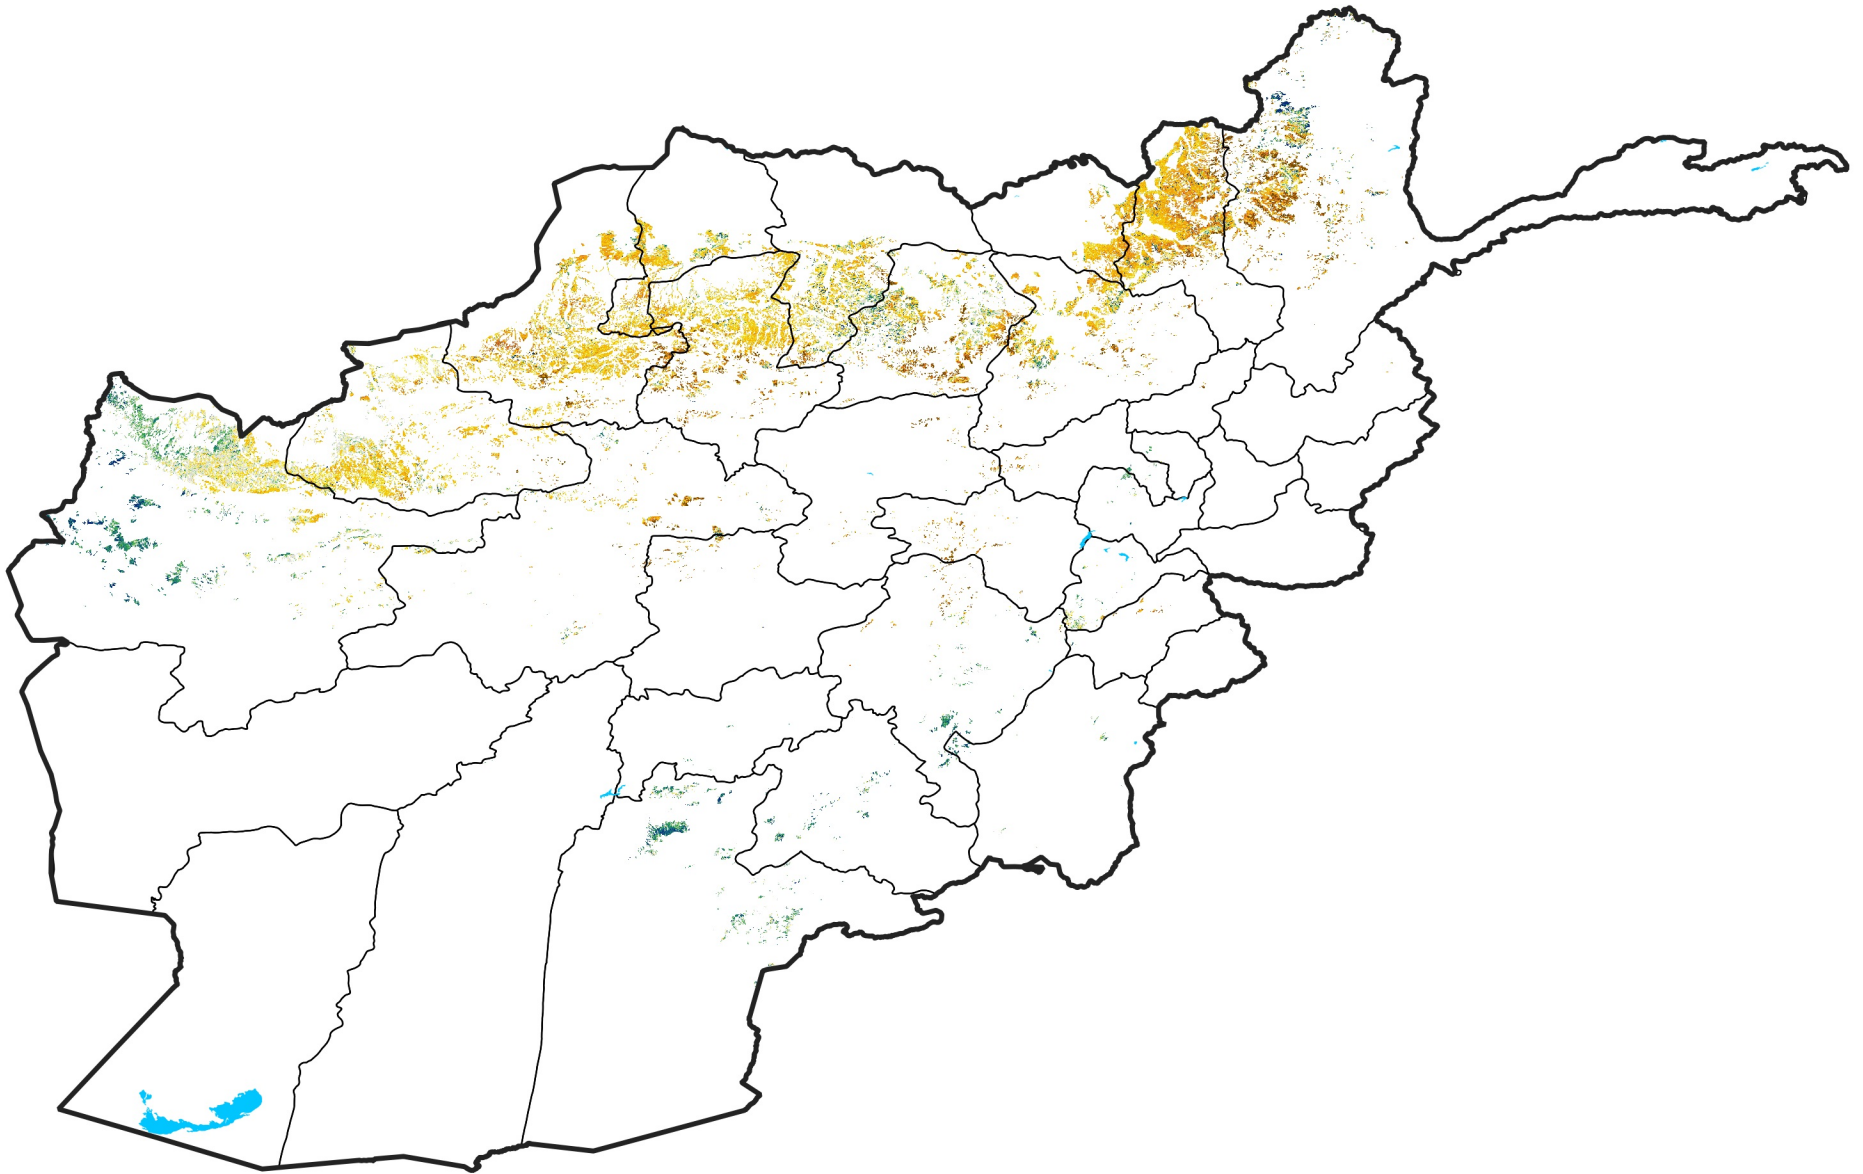

Afghanistan Rainfed Agricultural Areas

Percent of Mean NDVI

2020 / mean (2003 - 2022)

Period 33 / November 21 - 30, 2020

Percent of Normal