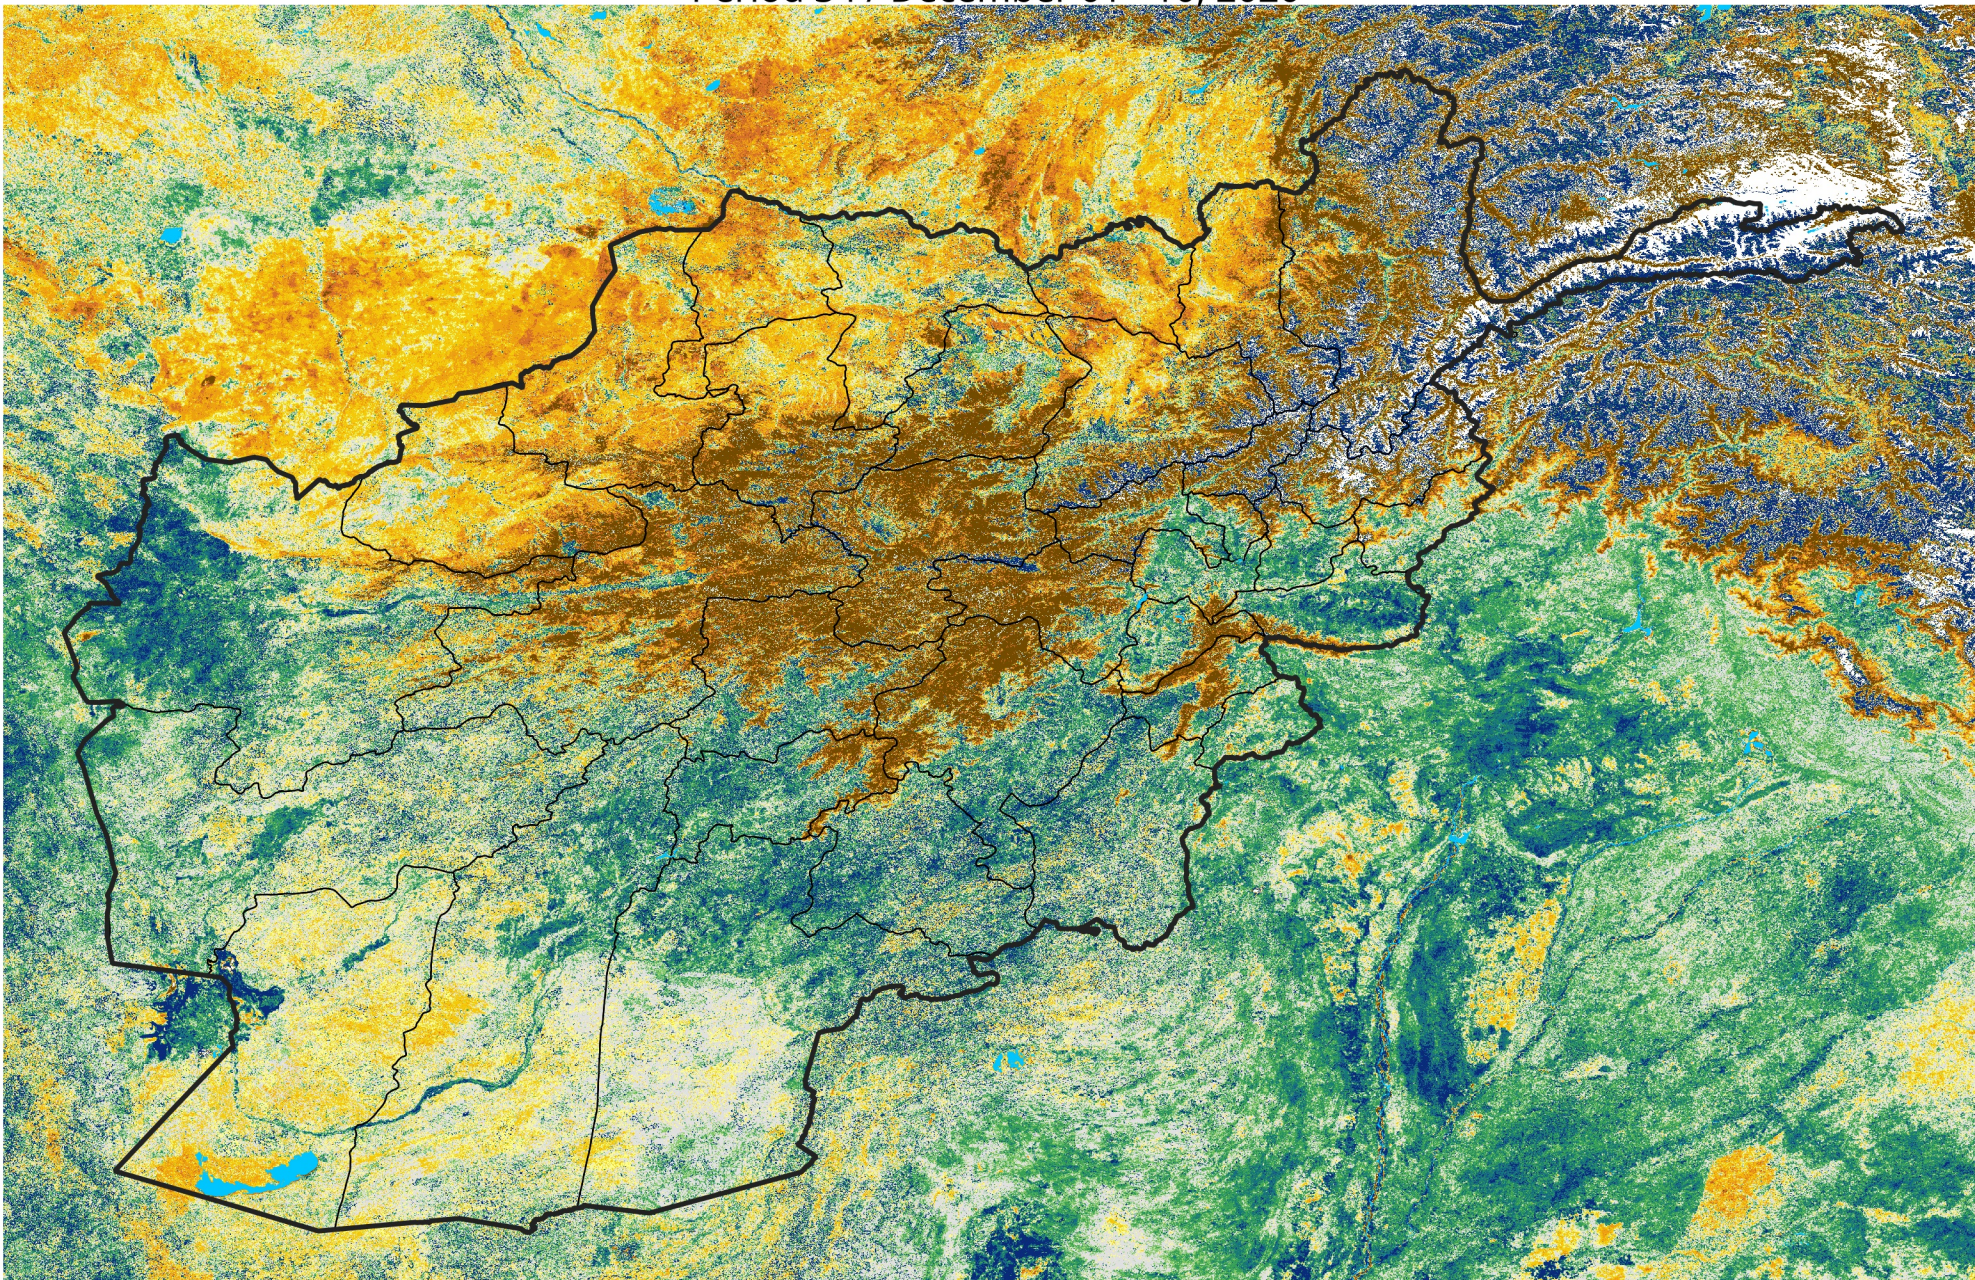

Afghanistan

Percent of Mean NDVI

2020 / mean (2003 - 2022)

Period 34 / December 01 - 10, 2020

Percent of Normal