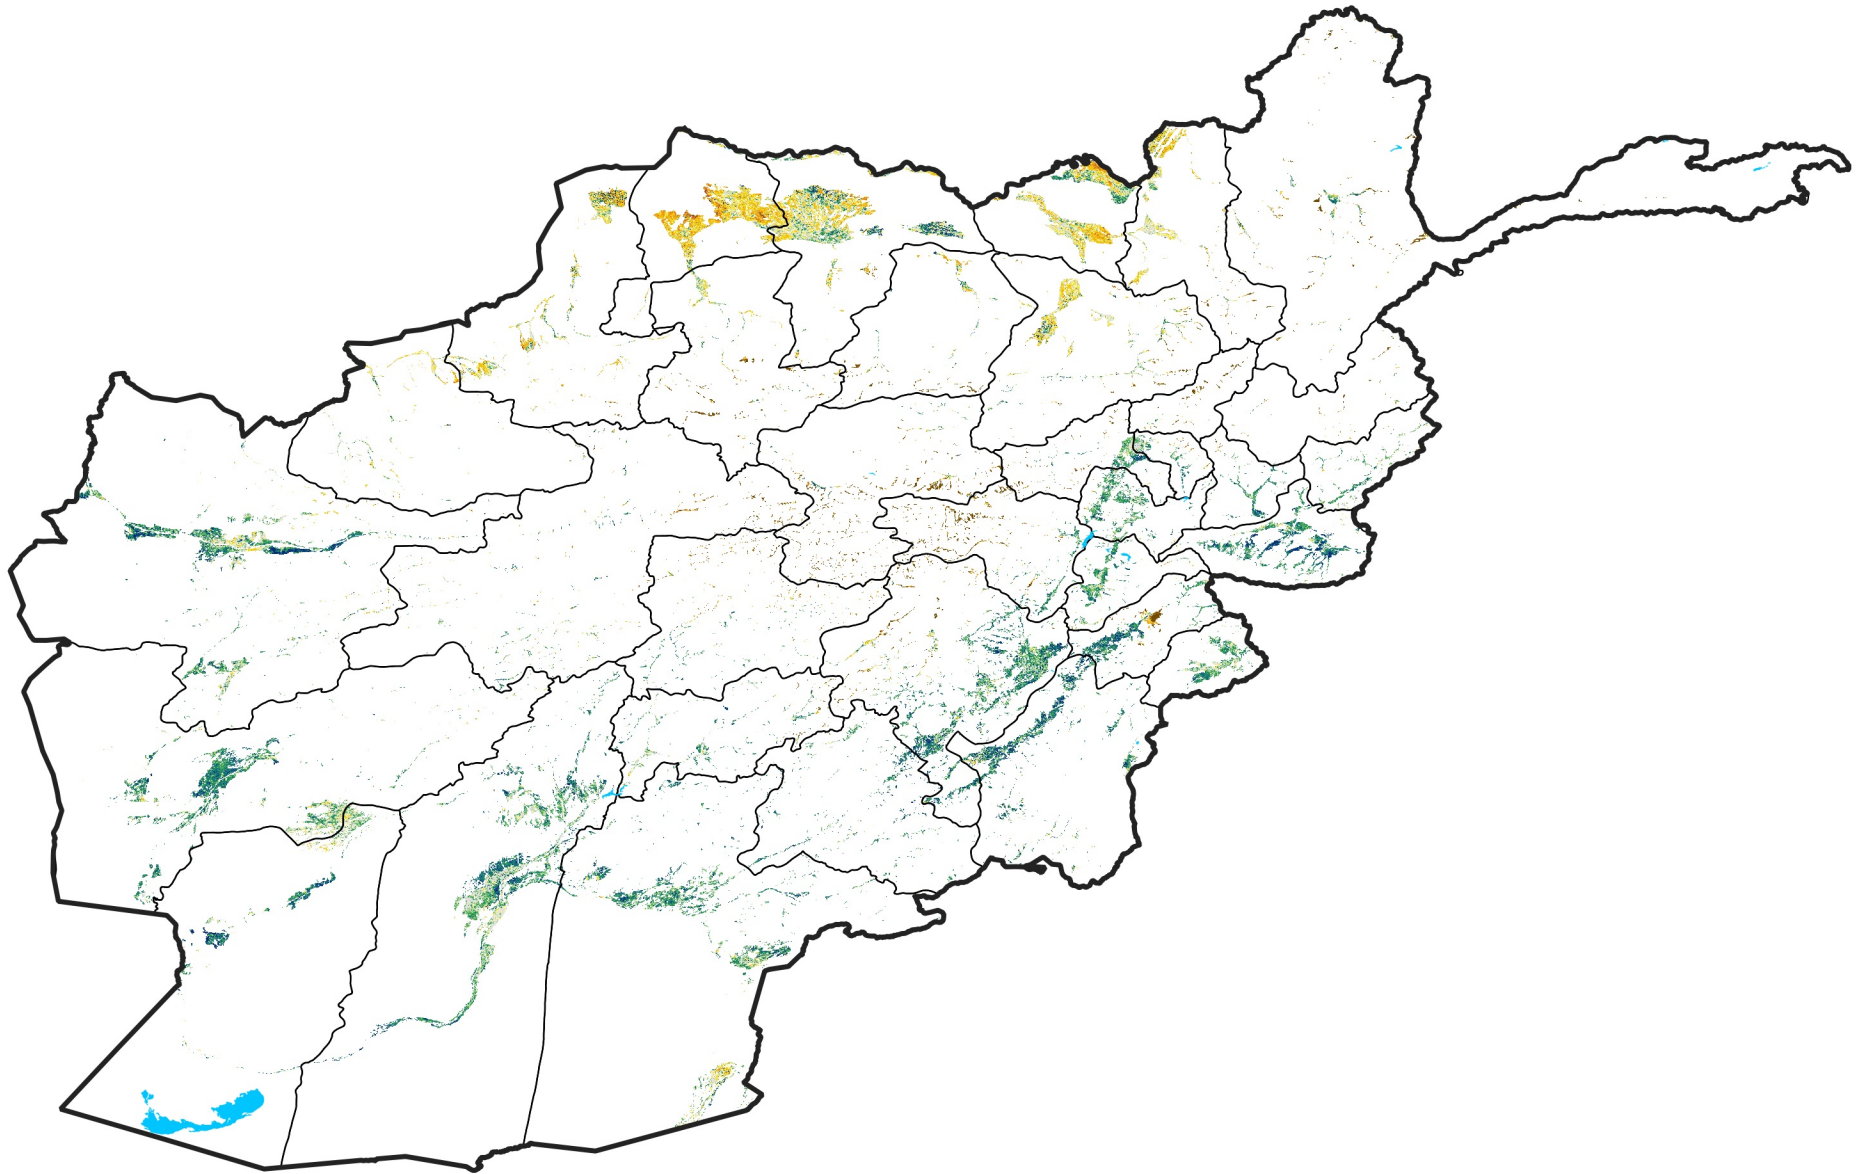

Afghanistan Irrigated Agricultural Areas

Percent of Mean NDVI

2020 / mean (2003 - 2022)

Period 34 / December 01 - 10, 2020

Percent of Normal