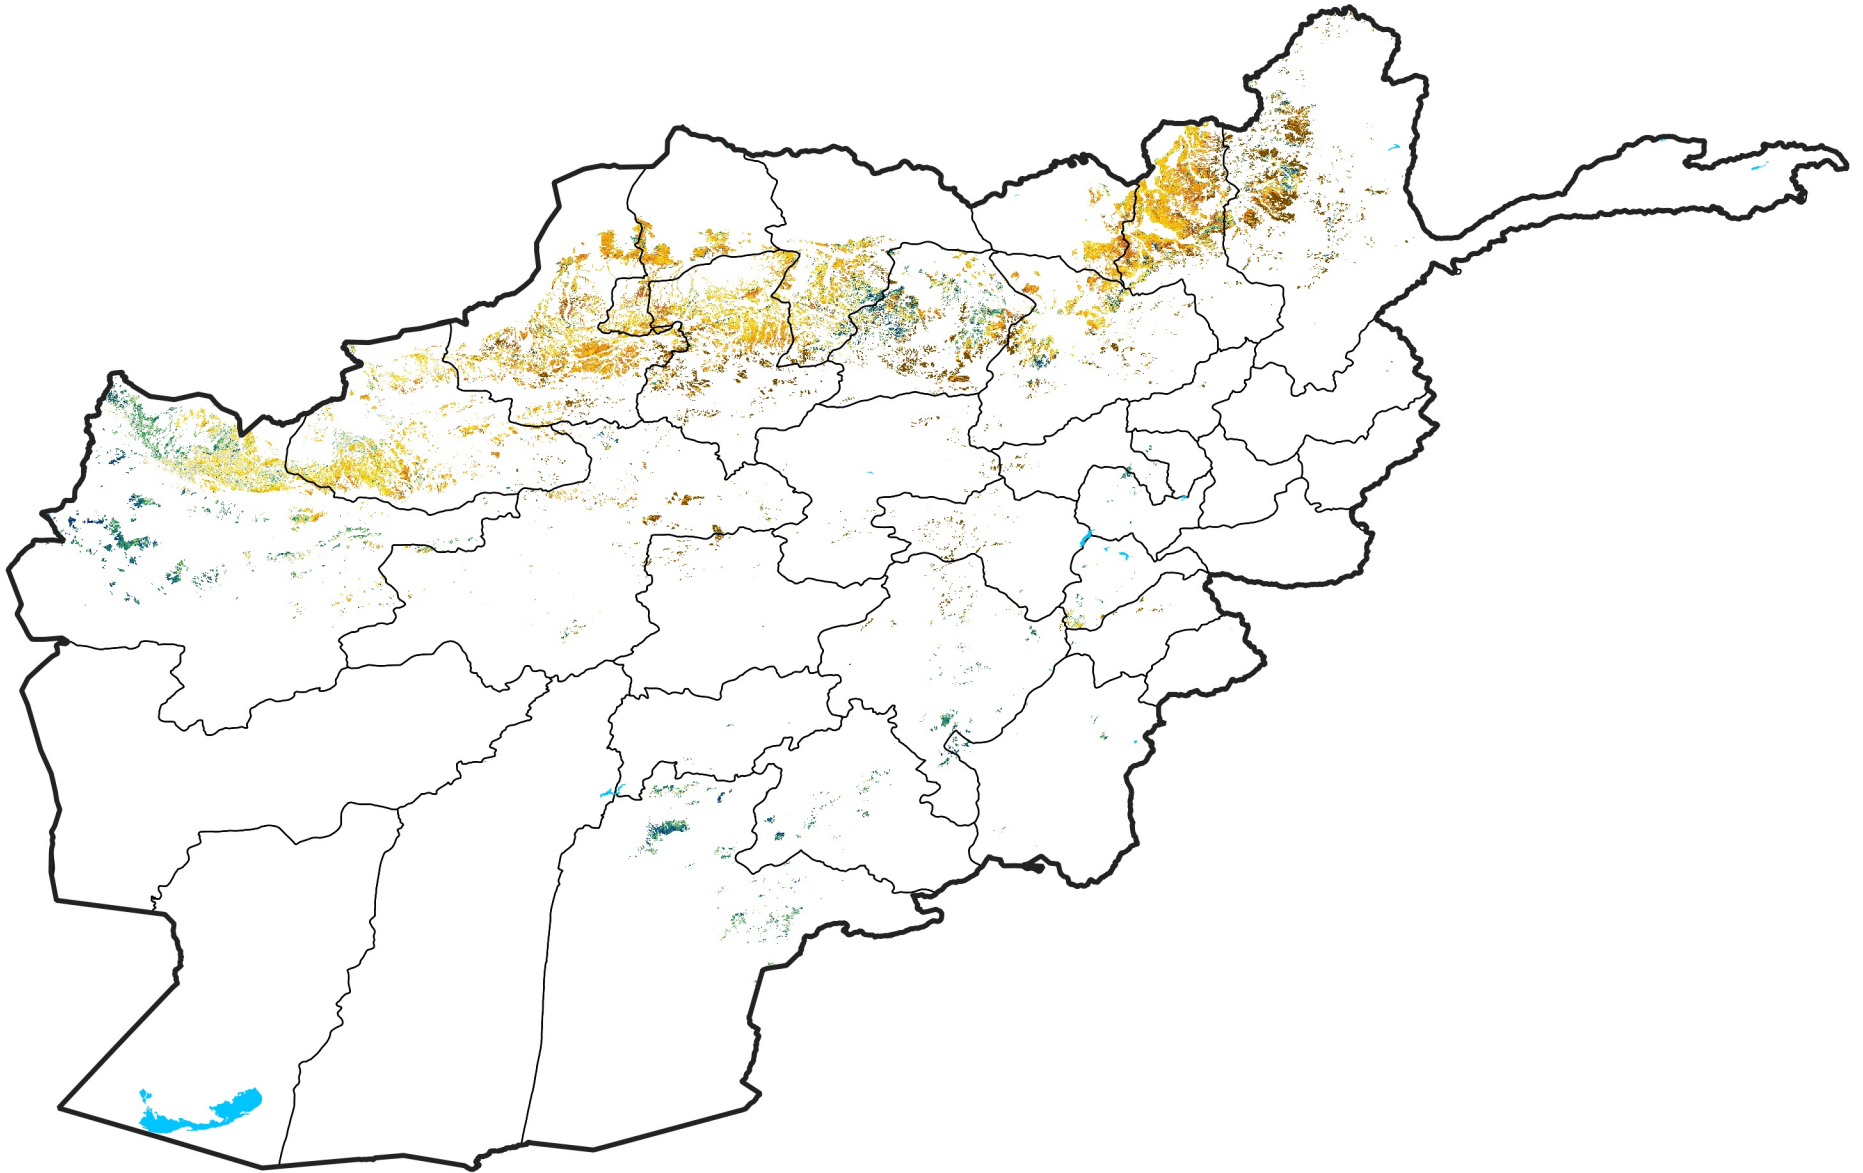

Afghanistan Rainfed Agricultural Areas

Percent of Mean NDVI

2020 / mean (2003 - 2022)

Period 34 / December 01 - 10, 2020

Percent of Normal