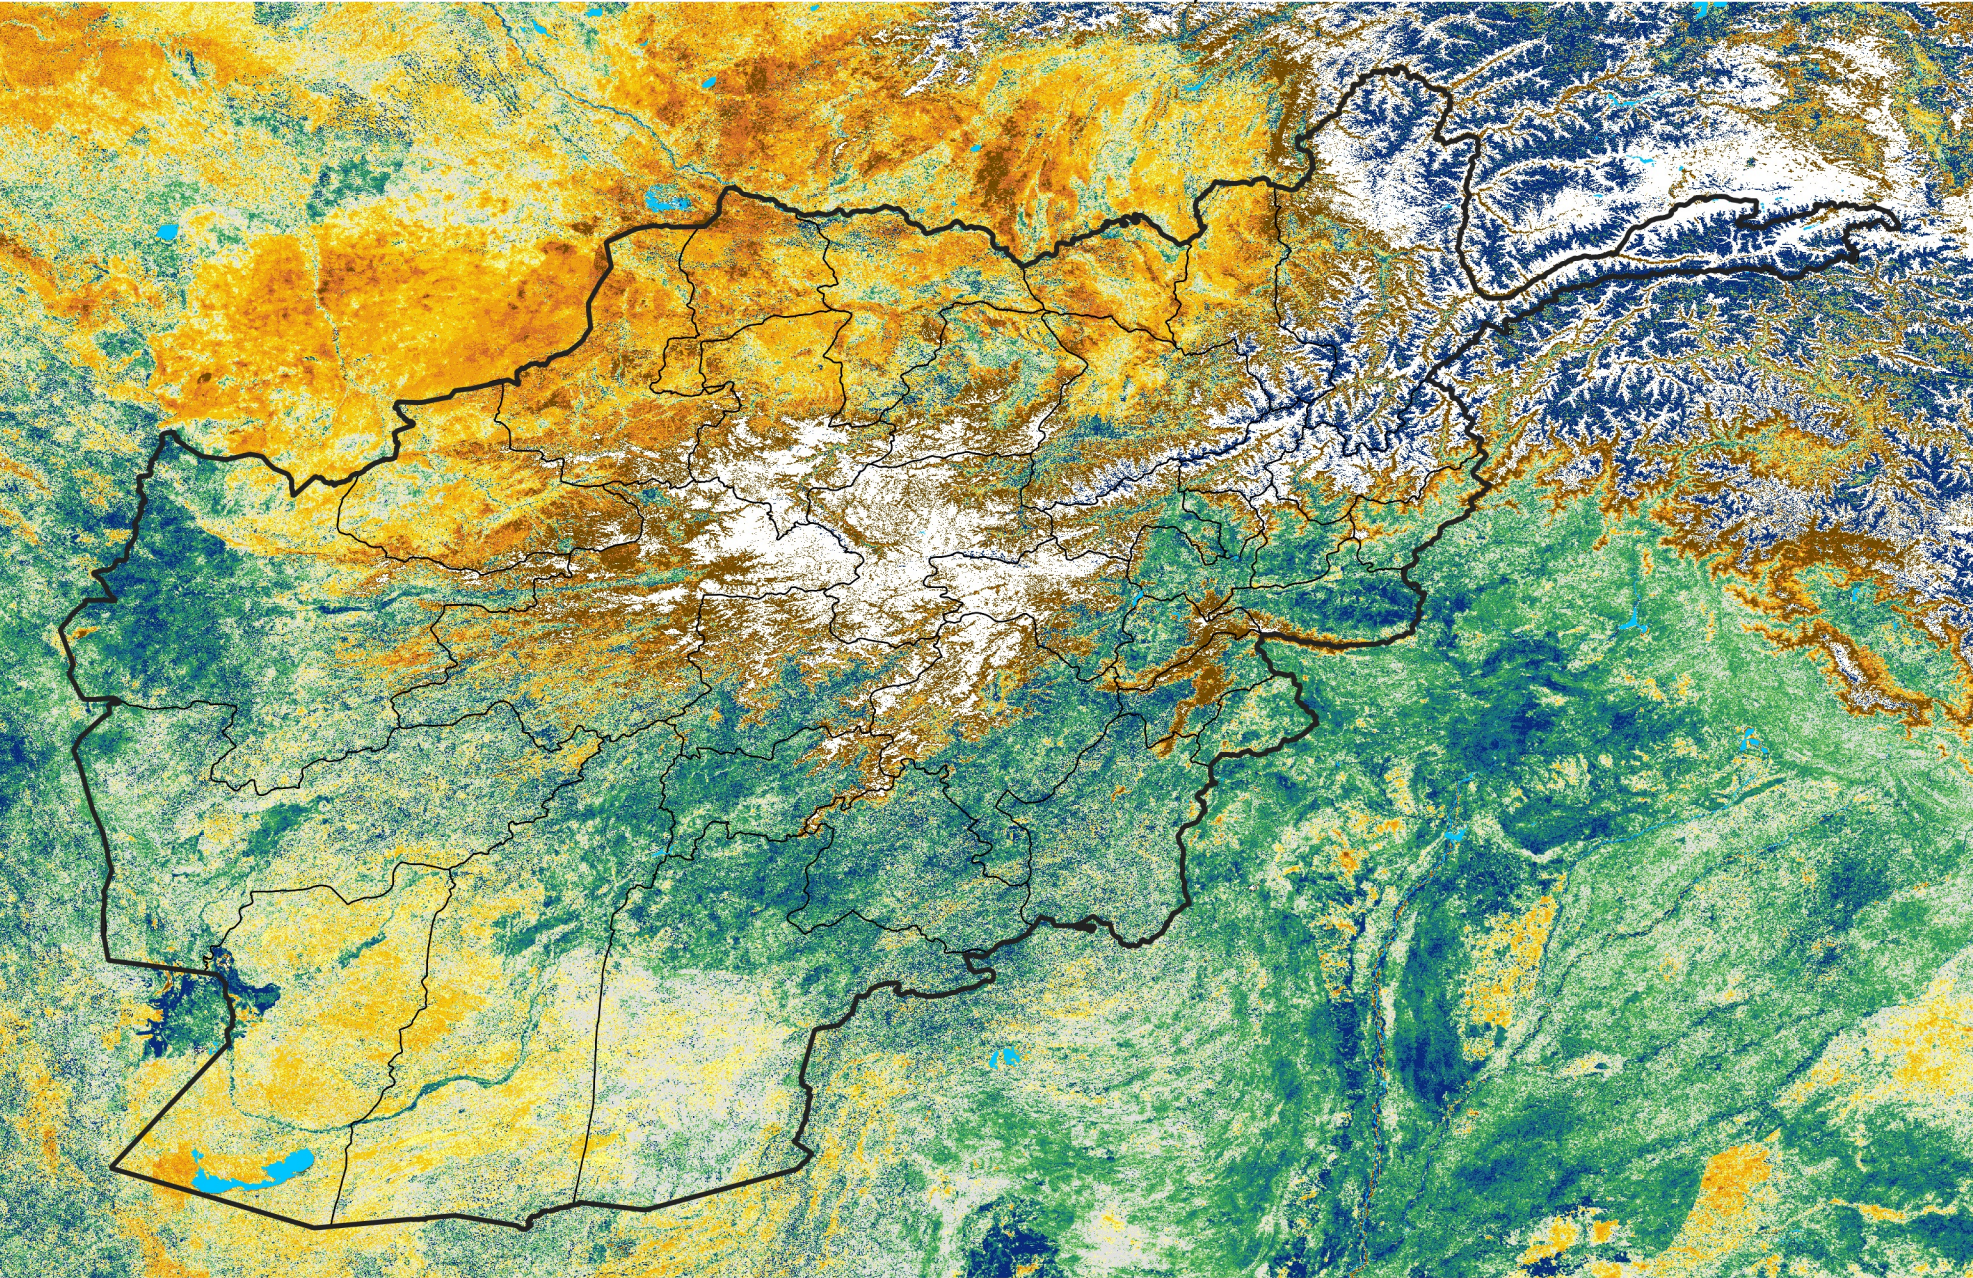

Afghanistan

Percent of Mean NDVI

2020 / mean (2003 - 2022)

Period 35 / December 11 - 20, 2020

Percent of Normal