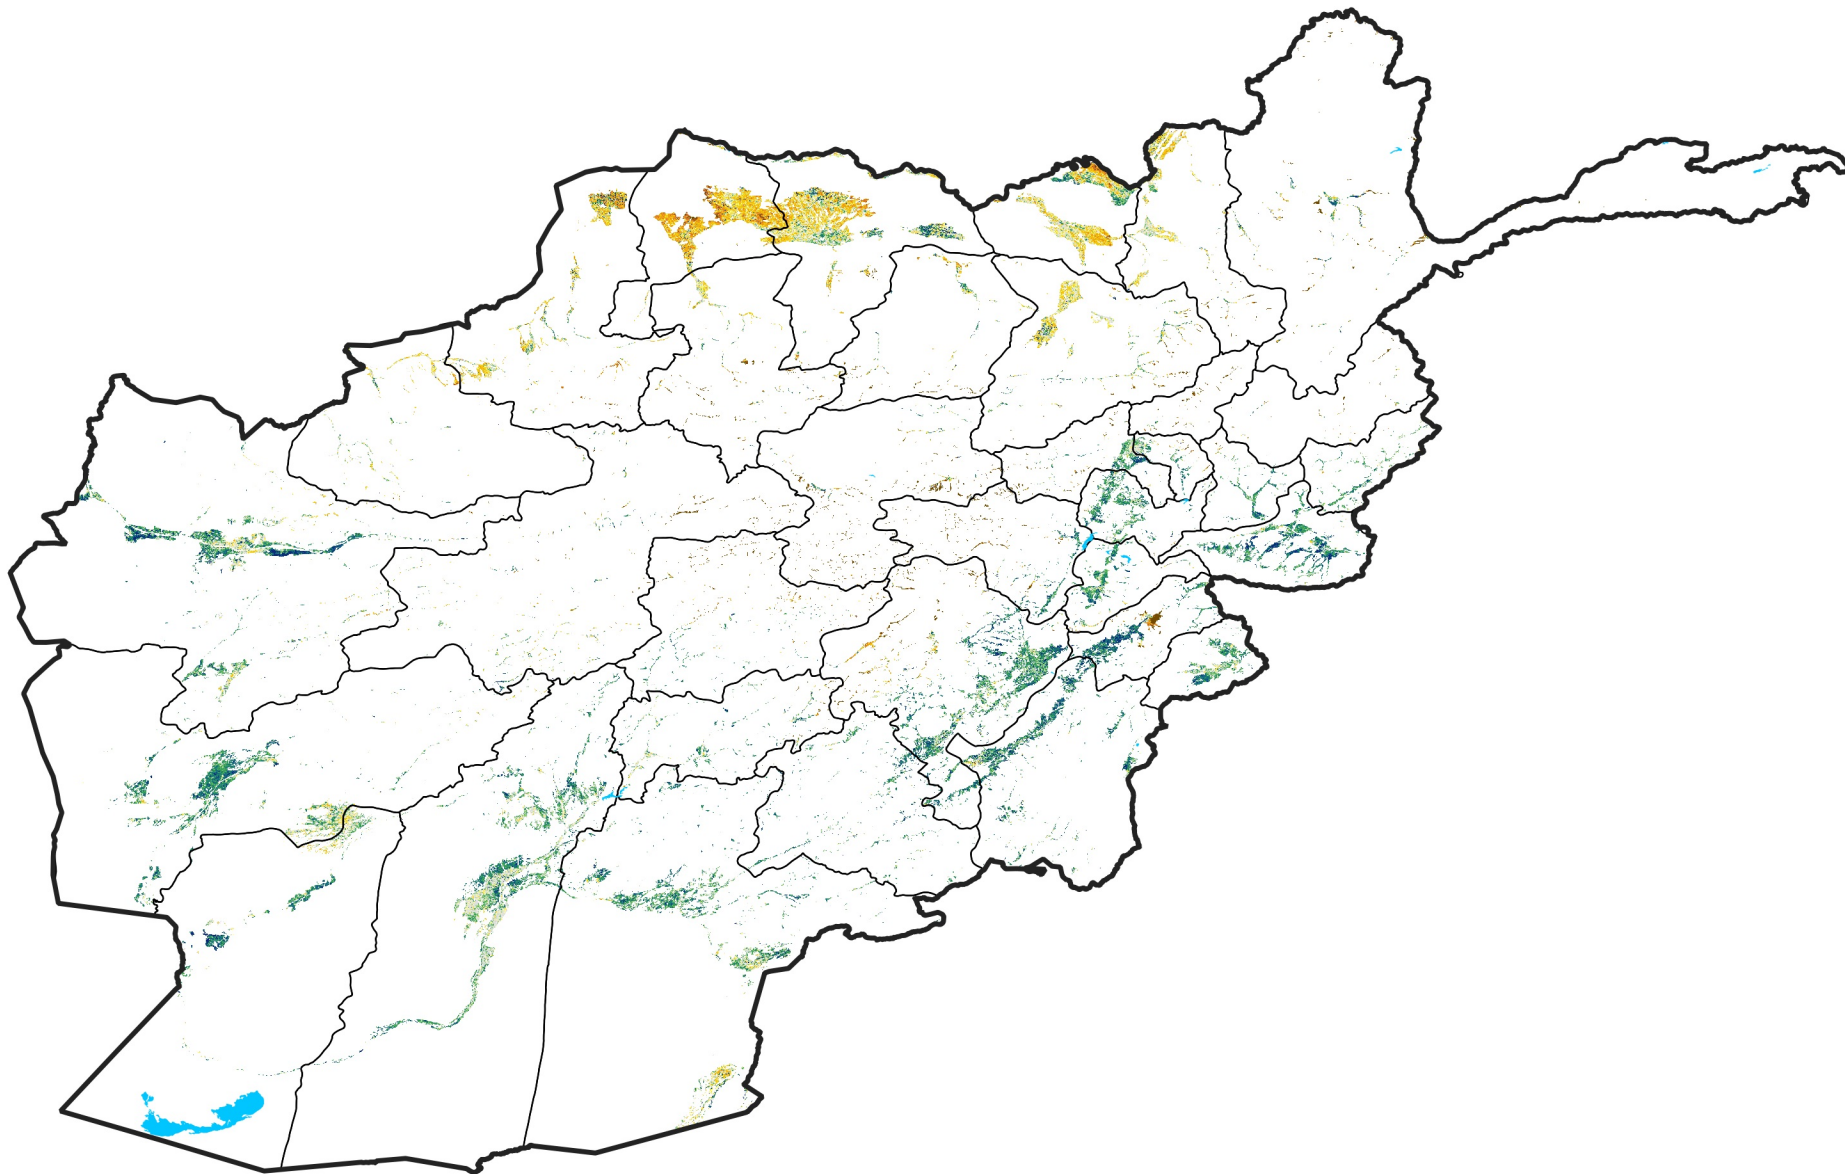

Afghanistan Irrigated Agricultural Areas

Percent of Mean NDVI

2020 / mean (2003 - 2022)

Period 35 / December 11 - 20, 2020

Percent of Normal