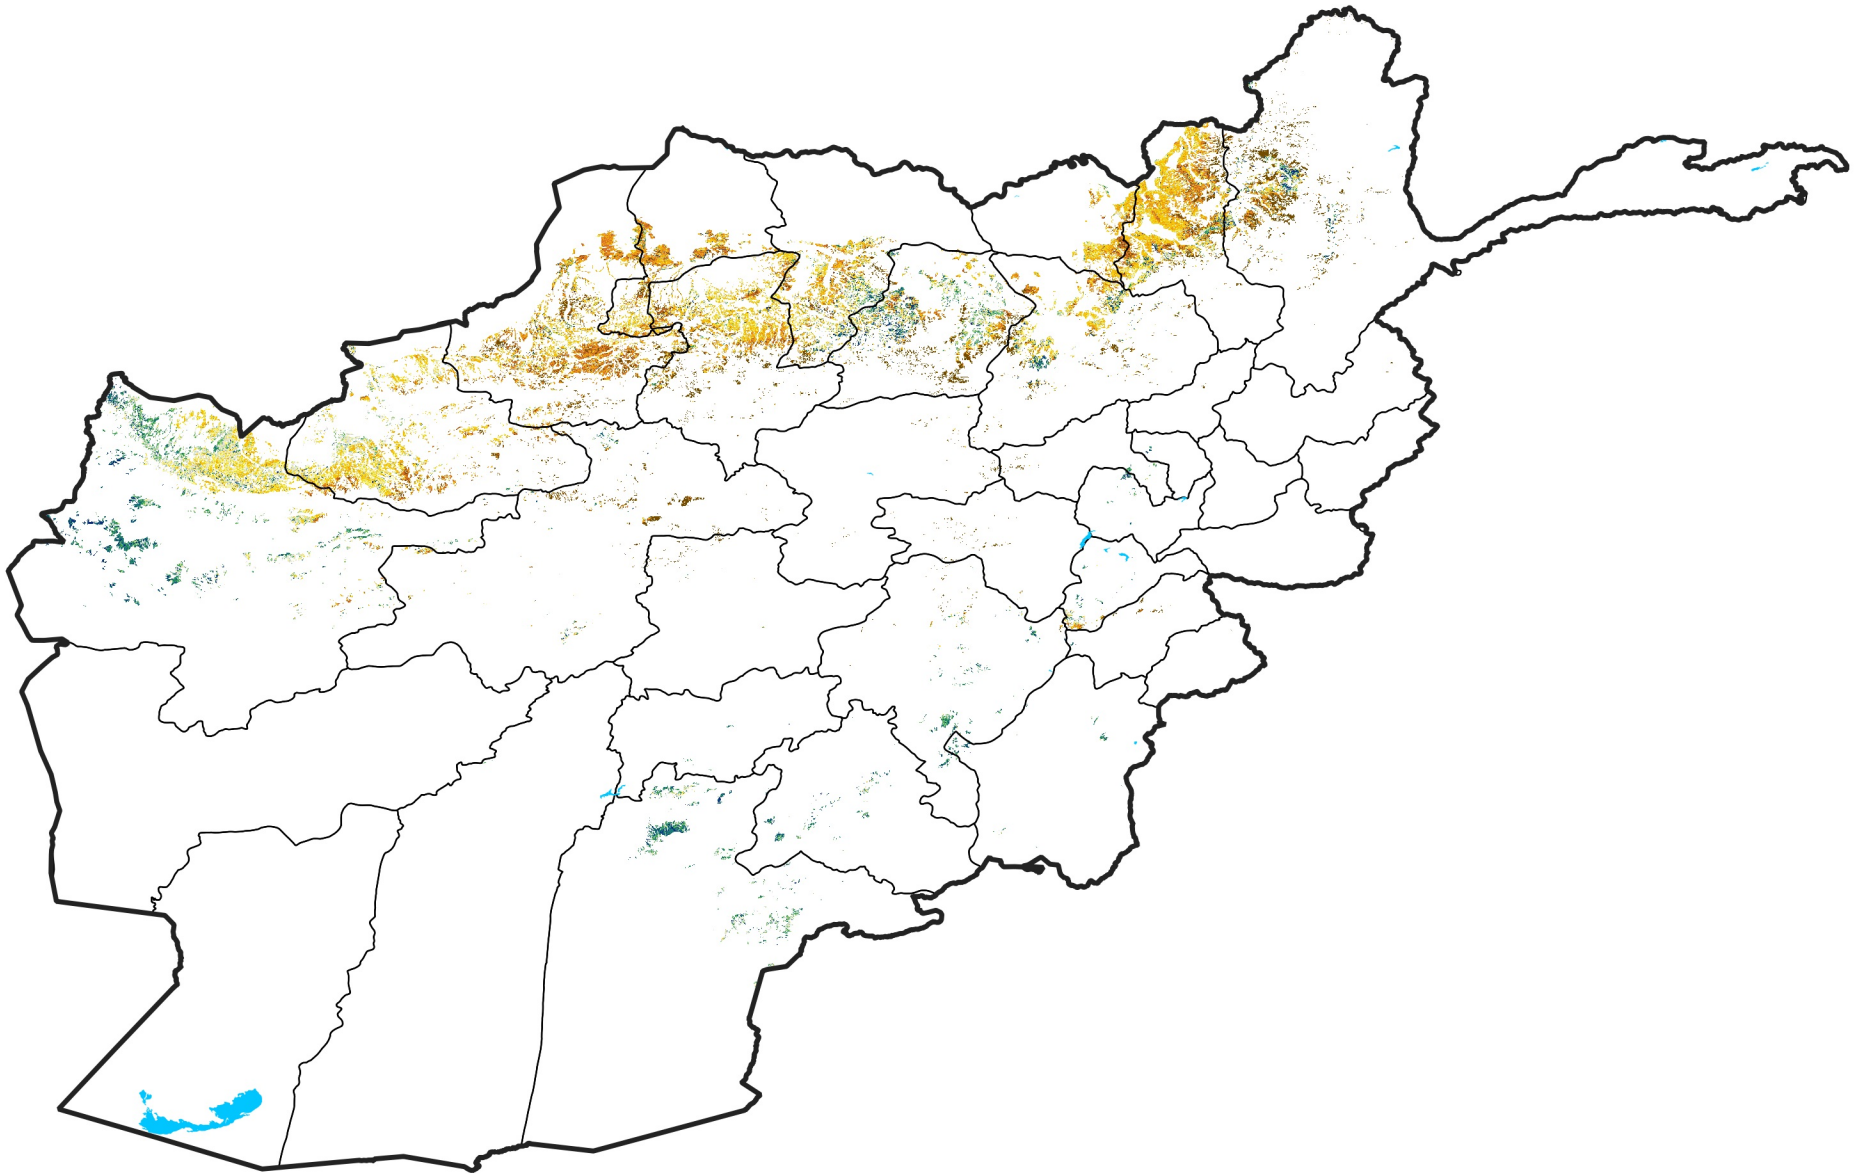

Afghanistan Rainfed Agricultural Areas

Percent of Mean NDVI

2020 / mean (2003 - 2022)

Period 35 / December 11 - 20, 2020

Percent of Normal