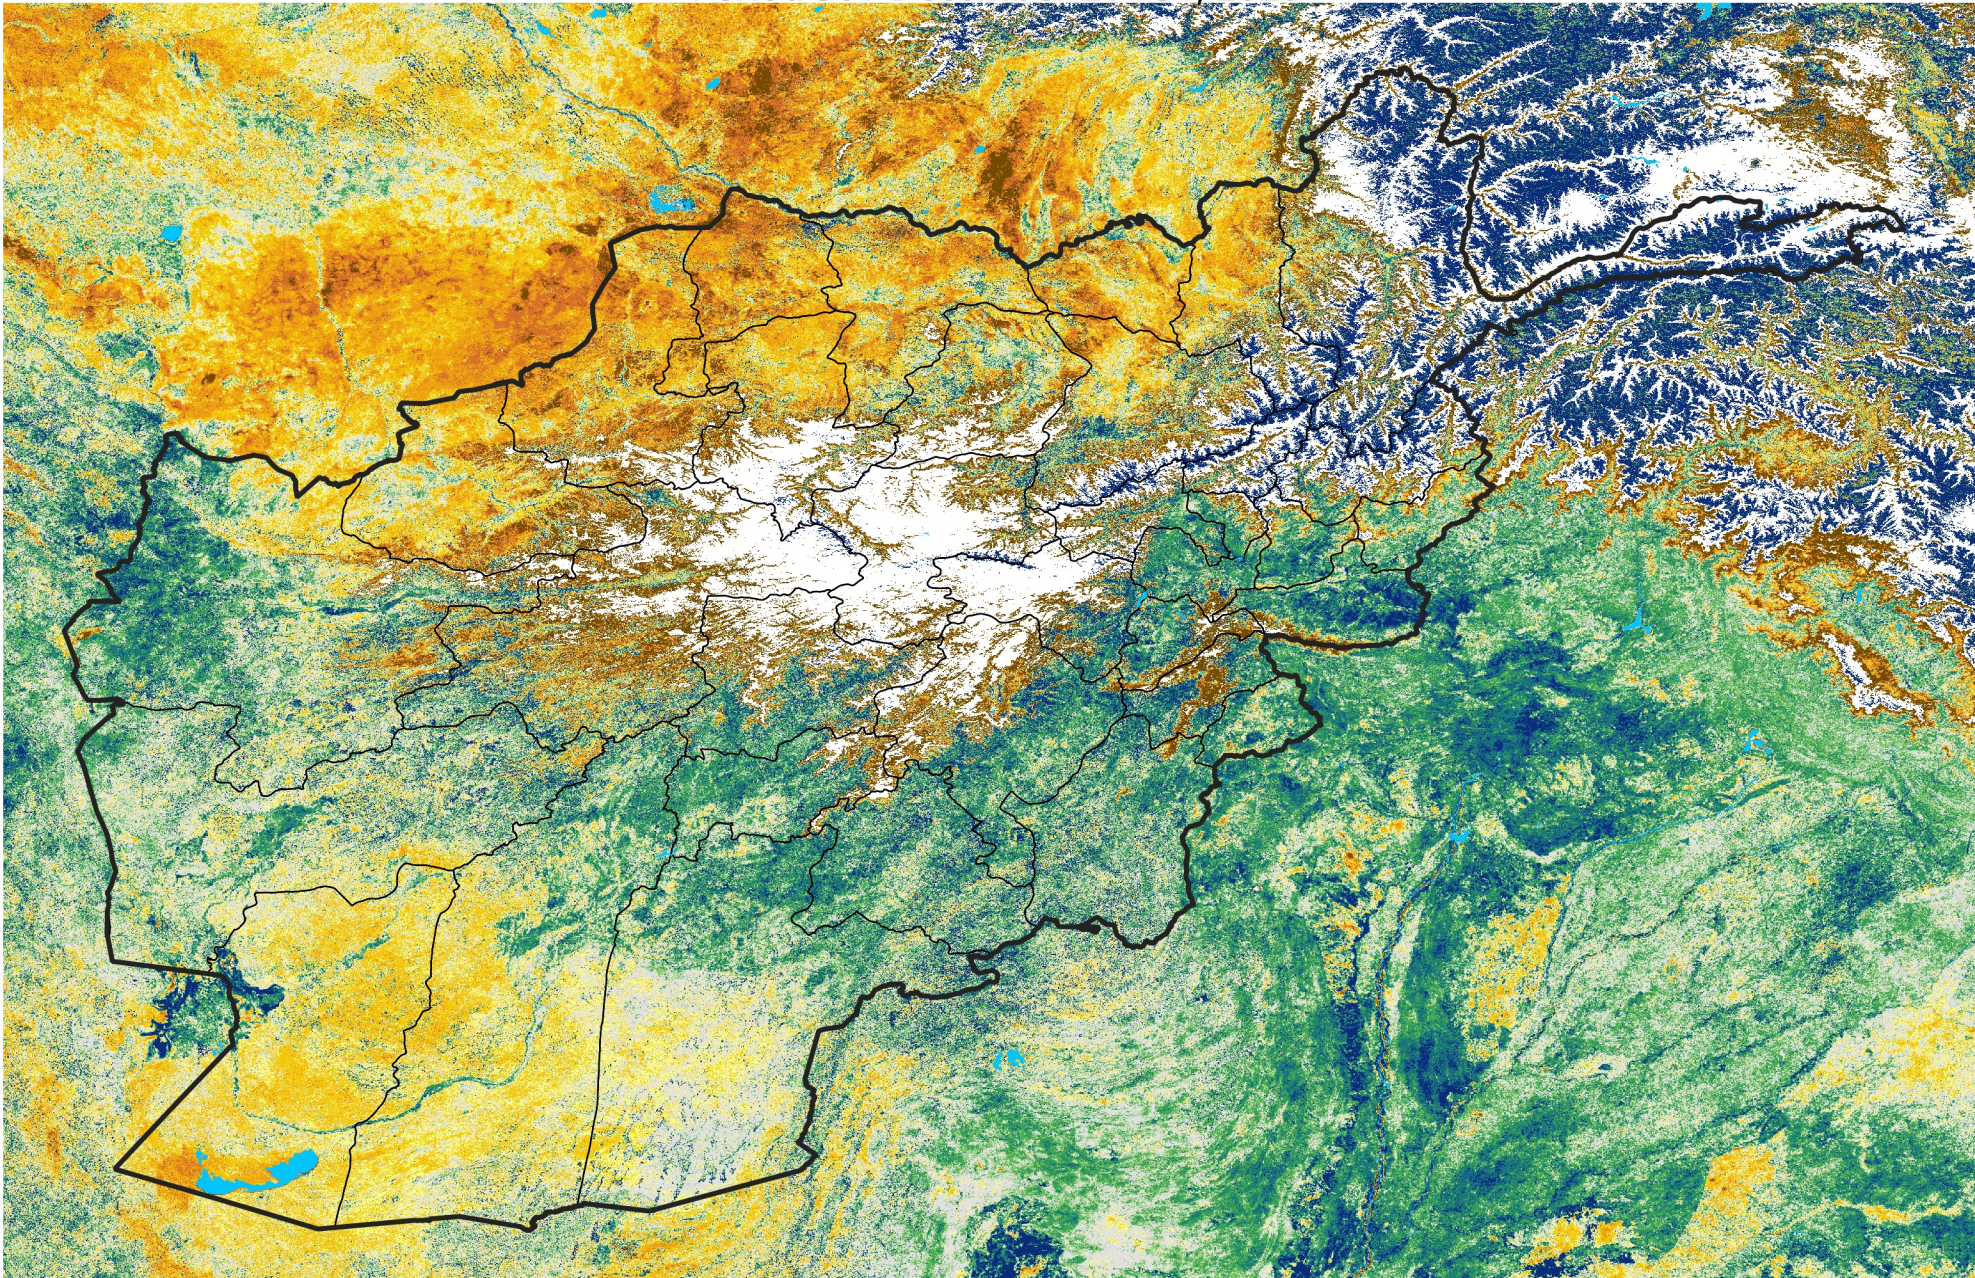

Afghanistan

Percent of Mean NDVI

2020 / mean (2003 - 2022)

Period 36 / December 21 - 31, 2020

Percent of Normal